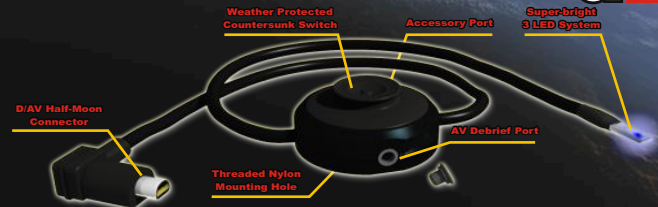

Threaded mounting hole

Built in debrief jack

Zoom memory

AV debrief port

HYPEYE D PRO

CAMCORDER INDICATION AND CONTROL SYSTEM

New **hypoxic**
HYPEYE D PRO

Whether you're shooting Arizona Arsenal, a tandem, or military training, take charge with the HYPEYE D PRO Camcorder Indication and Control System. Made specifically for skydivers, the HYPEYE D PRO controls Sony's camcorders through the D/AV half-moon interface. The HYPEYE D PRO provides features and functionality never before seen in any camcorder controller. Its super-bright, intuitive, three LED indication system keeps you informed of your camcorder's status even when facing the sun!

- Push button to power on/off & start/stop recording
- Protection against accidental activation
- Toggle between record & playback modes
- Debrief jack for non-intrusive video viewing
- Zoom Memory
- External audio sourcing
- Threaded mounting hole
- Adjustable LED brightness

For a list of compatible camcorders, instructions, and latest information see www.gethypoxic.com
Dimensions: AV D Cable 16" (400mm), display cable length 12" (300mm), controller 1.5" (38mm) X .7" (18mm)
Shipping Weight: 6 oz. (170g)

HYPEYE D PRO EXPANSION KIT

Upgrade the HYPEYE D PRO with the HYPEYE D PRO EXPANSION KIT. Allows users to:

- While recording, capture stills onto your camcorder by using an external switch
(Standard 2.5mm bite or tongue switch will work)
- Use your camcorder as a dedicated still camera
- Interface to L&B Optima audible for visual altitude warning indication
- Custom push button interface
- Includes the HYPEYE D PRO DEBRIEF CABLE