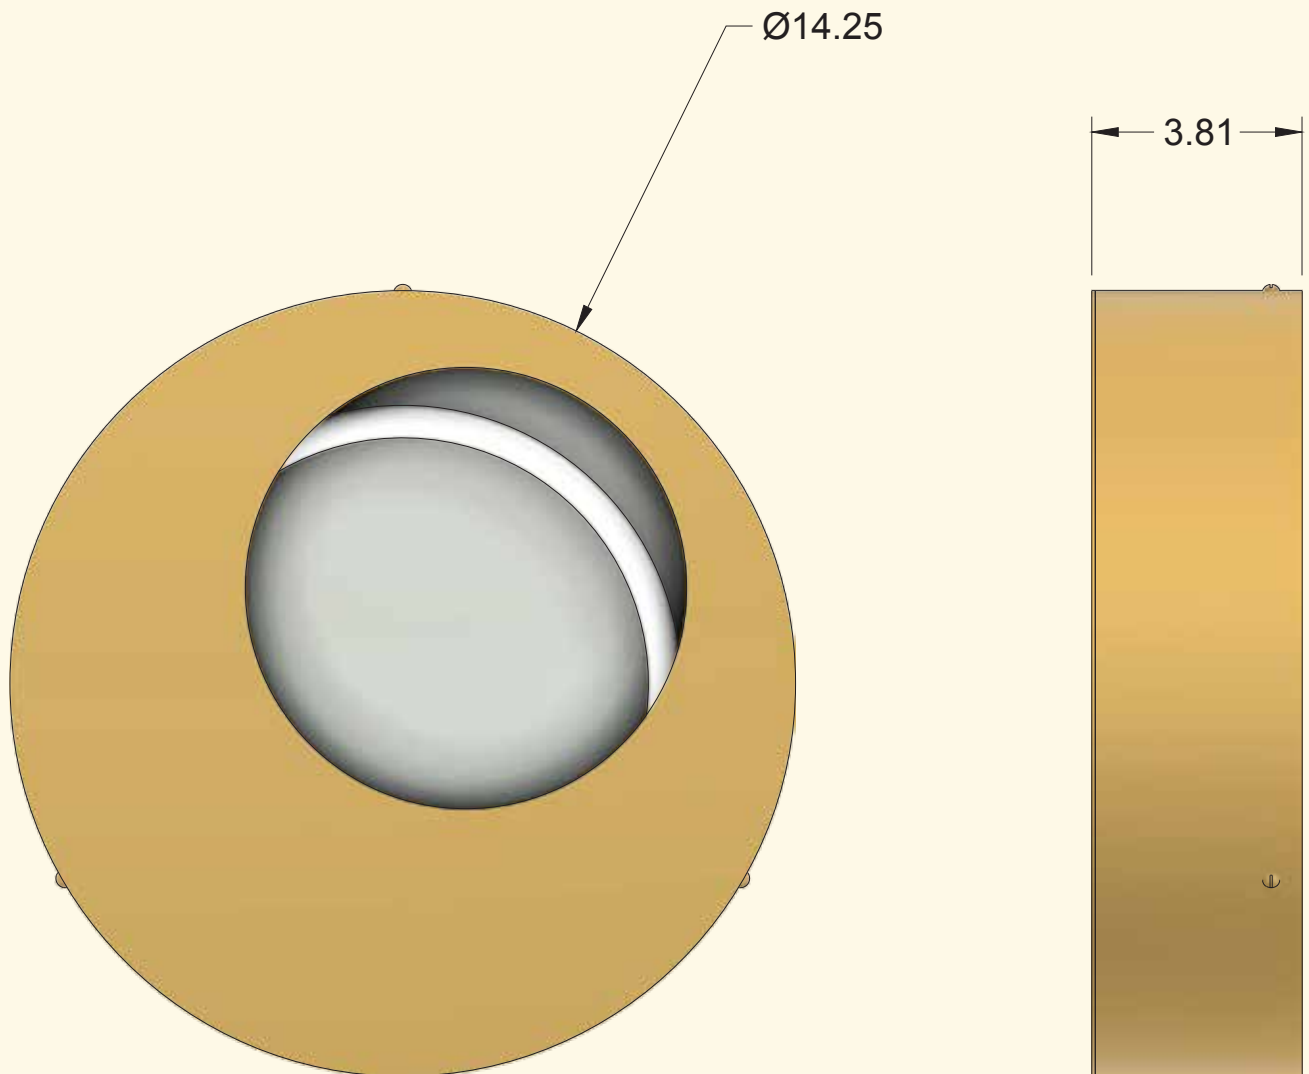

Cut Sheet

For Indoor Use Only