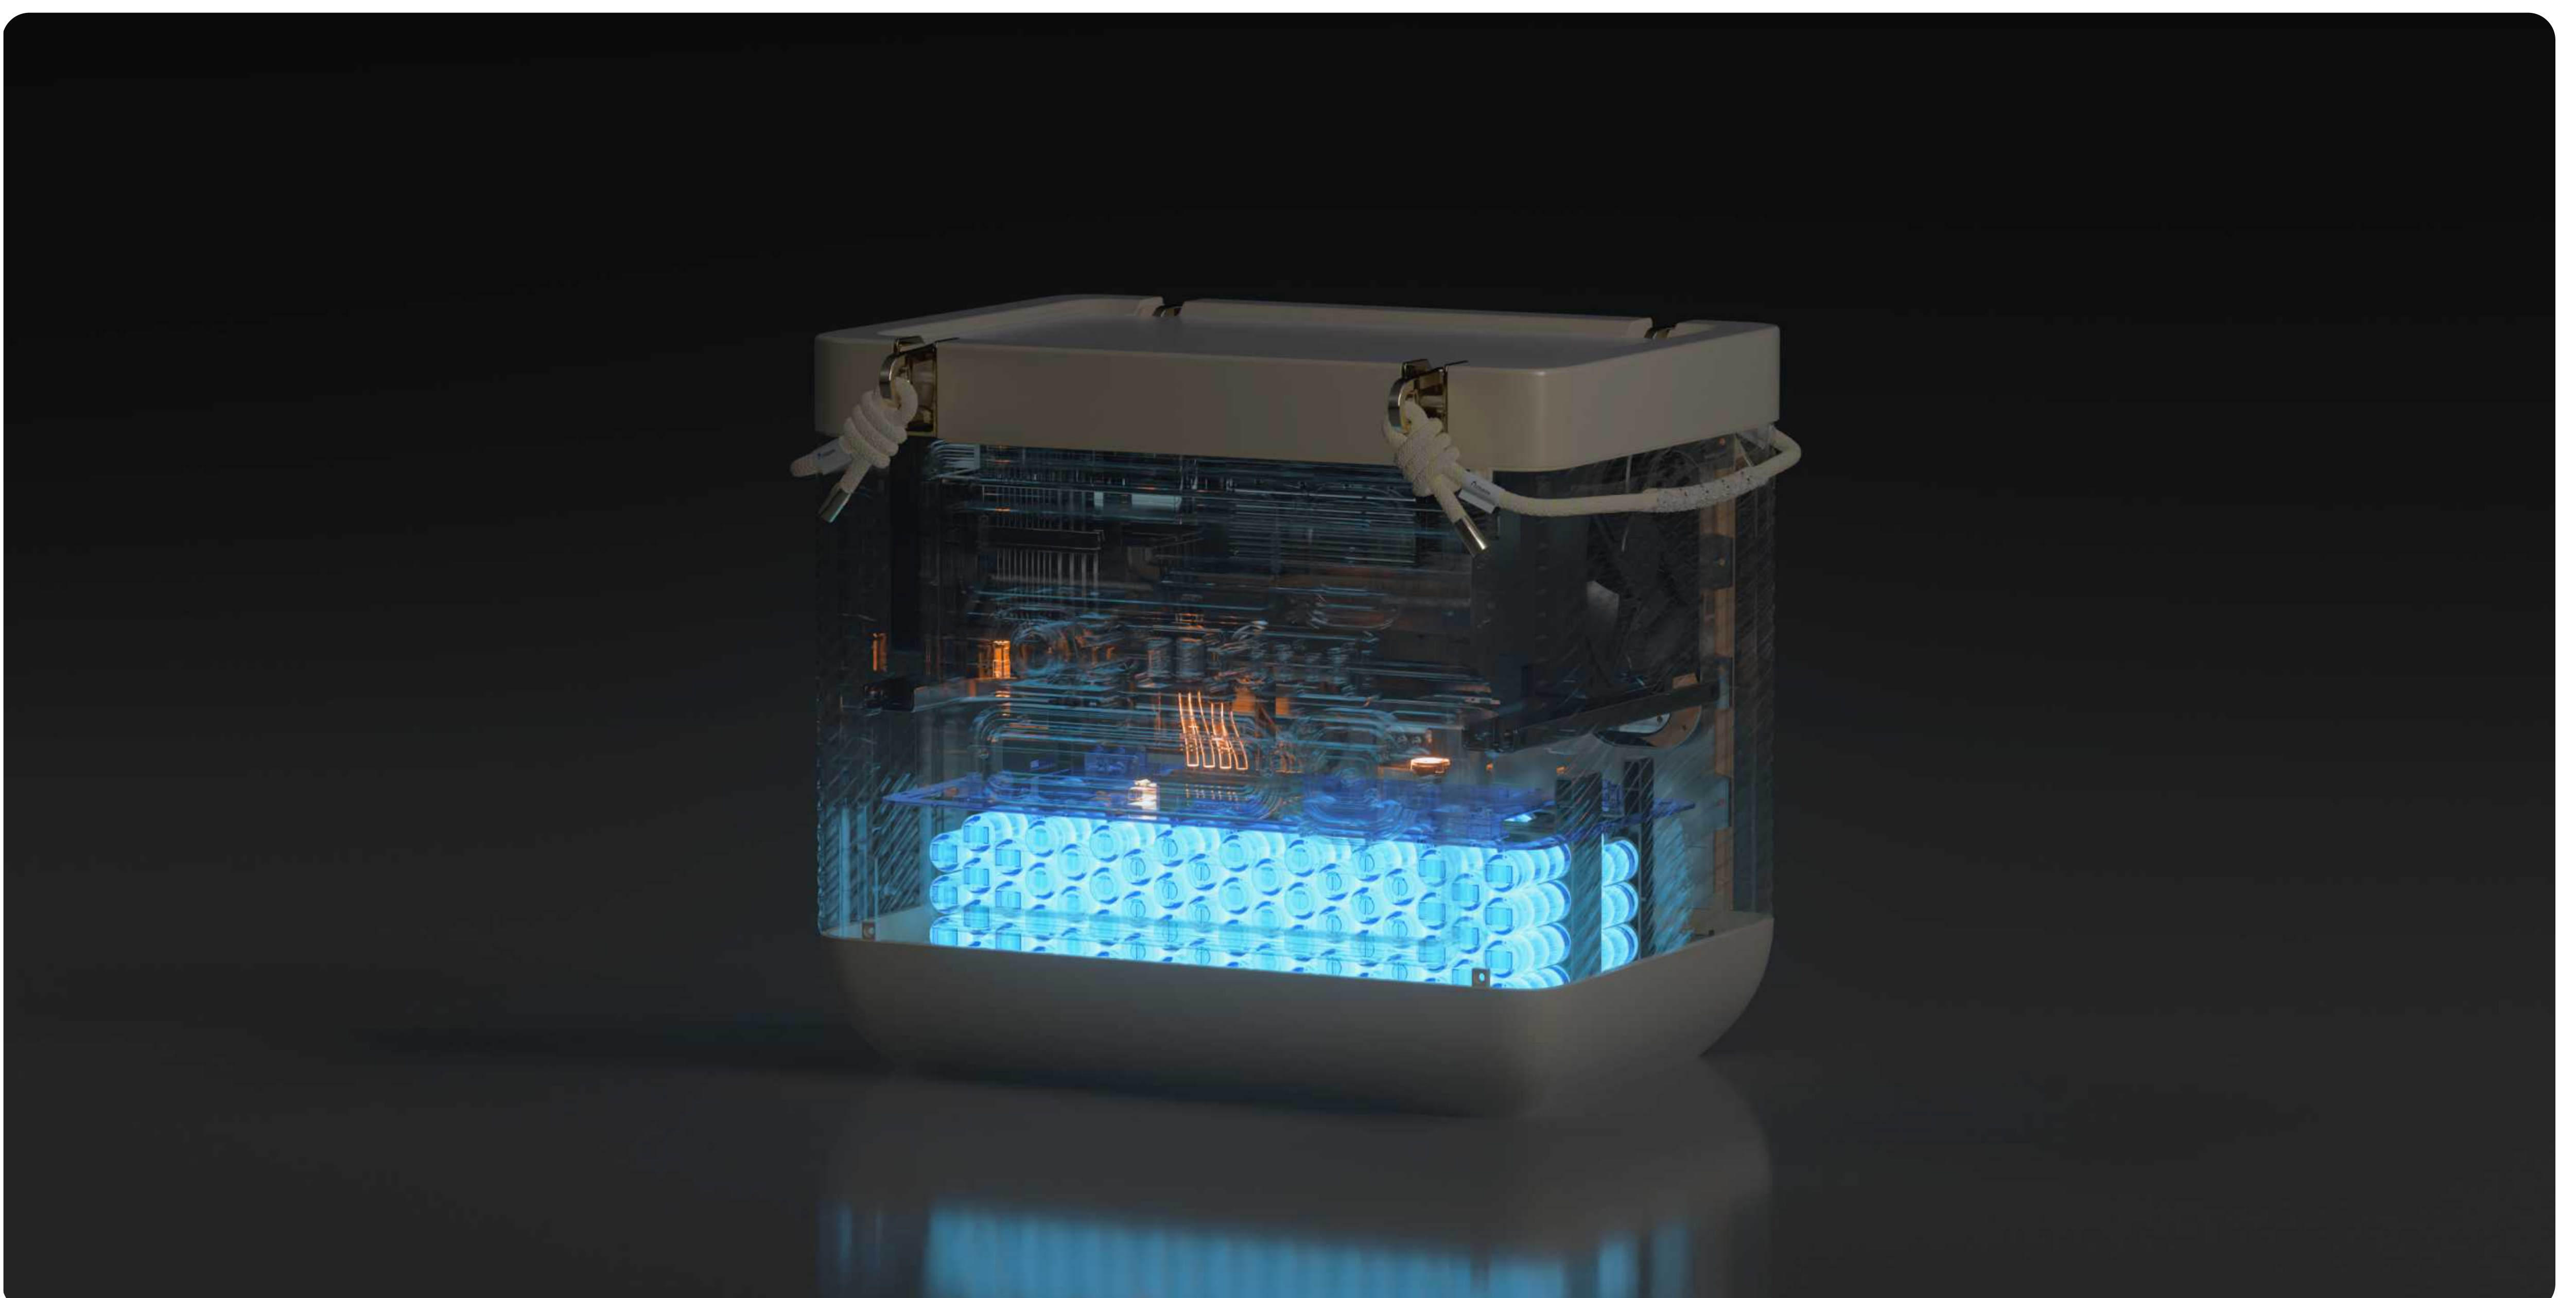

Ark Evo 1800W

3000+ Charge Cycles to 80% &
10 Years of Resilient Performance

Experience the longevity and reliability of our cutting-edge batteries, designed to stay healthy through 1000 Charge Cycles to 80% of usage. Invest in the future of dependable energy today!

3000+
Charge Cycles

10
Years of Use