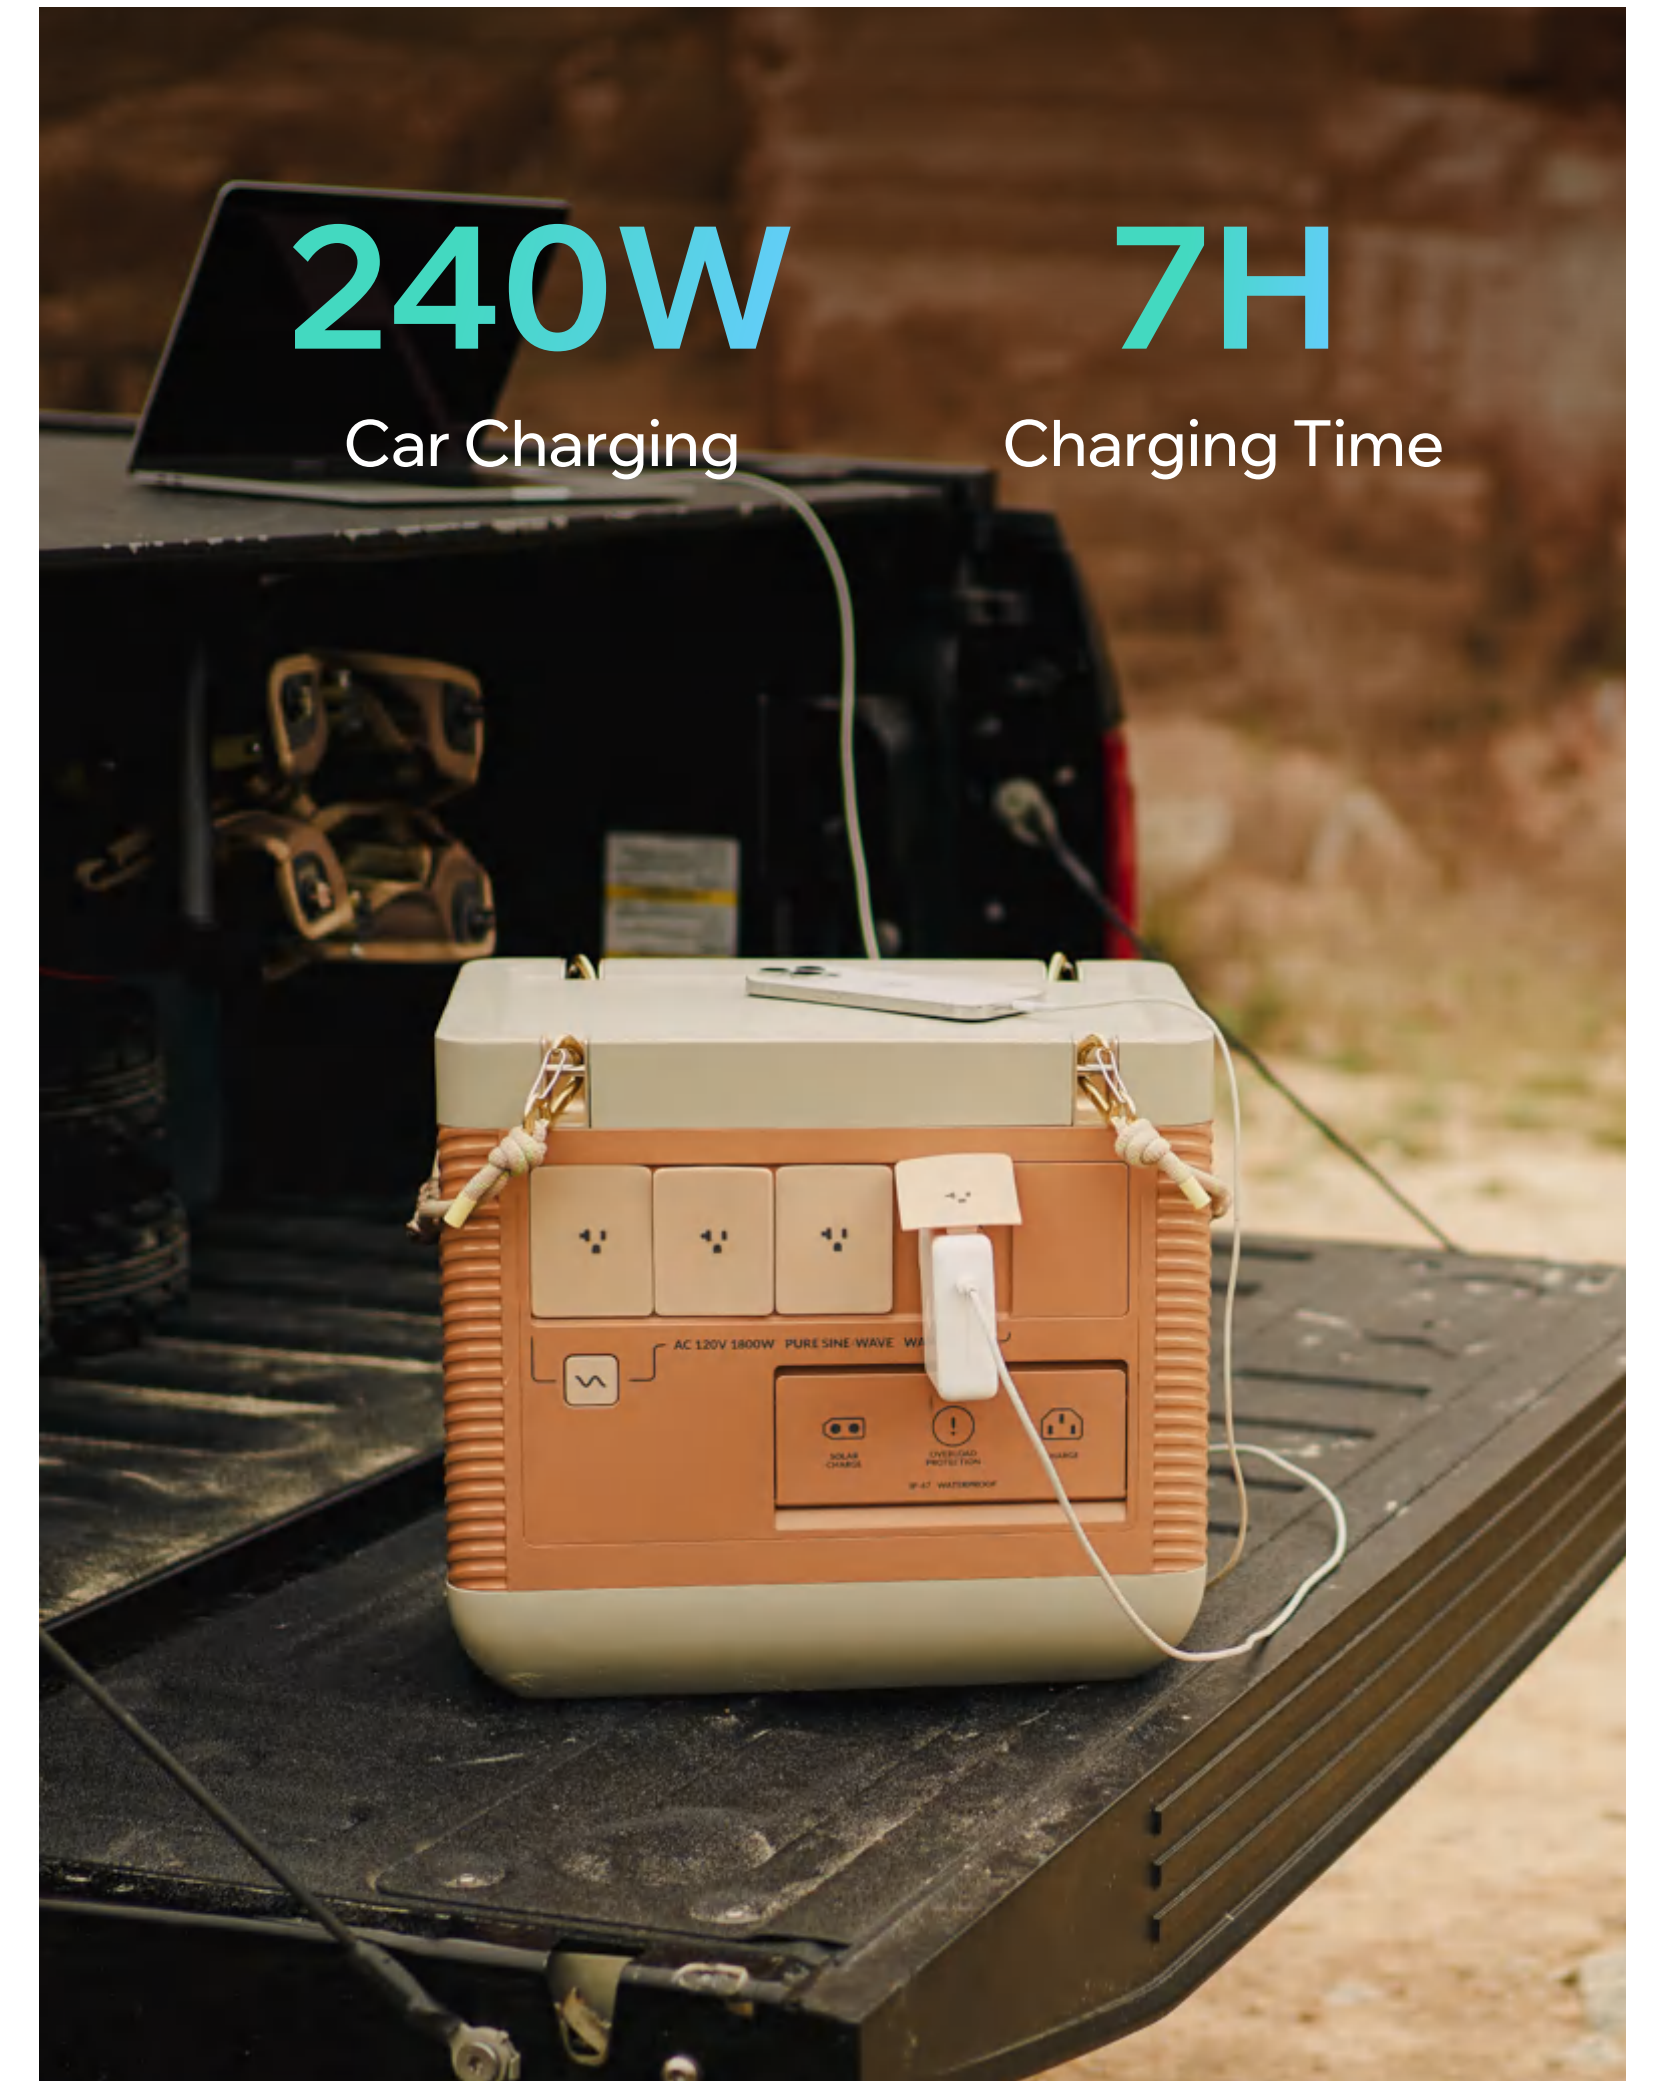

Circular Saw
0.7 Hr

Grinder
1.4 Hrs

Grass Mower
2.9 Hrs

Triple Power Up : Charge in Versatile Way

Ark supports solar charging, AC charging, car/RV charging etc. With an AC input up to 1000W, pairing with 200W Solar Panels(optional), the power station takes 2 hours for full charge.