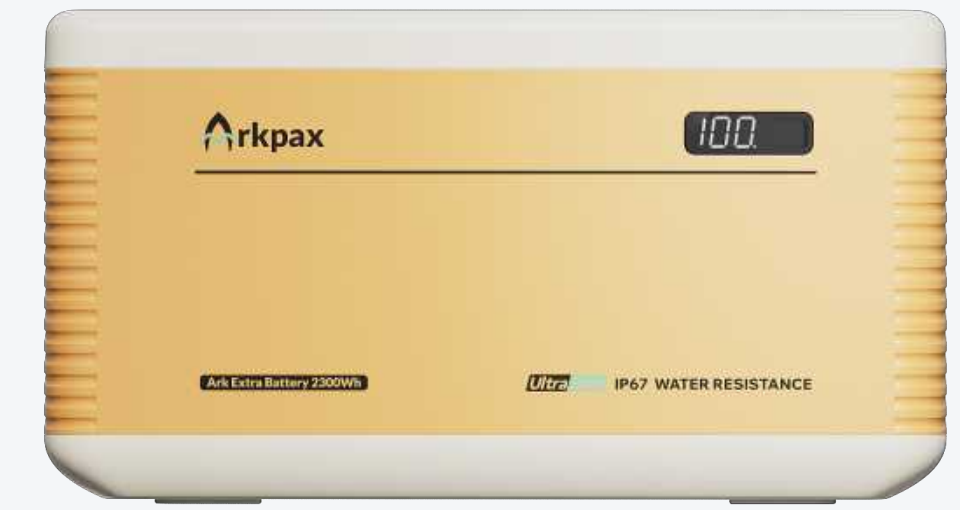

Extra Battery 2300Wh

IP Rating:
(Dustproof & Waterproof)

IP67

AC Output:

-

Capacity: **2000Wh**

Output Ports: /

UPS: /

Weight: **25Kg**

Battery Chemistry: **LFP**

Cycle life:

3000+ cycles to 80%+ capacity

Recharge Times:

1.5Hr (1800W from Ark Pro)

Appliance Runtimes

GPS Fishfinder
500W
4 Hrs

Portable Refrigerator
120W
16 Hrs

Marine Radio
25W
80 Hrs

Laptop
60W
33 Times

Coffee Maker
1000W
2 Hrs

Electric Cooker
1200W
1.6 Hrs

Hair Dryer
1600W
1.2 Hrs