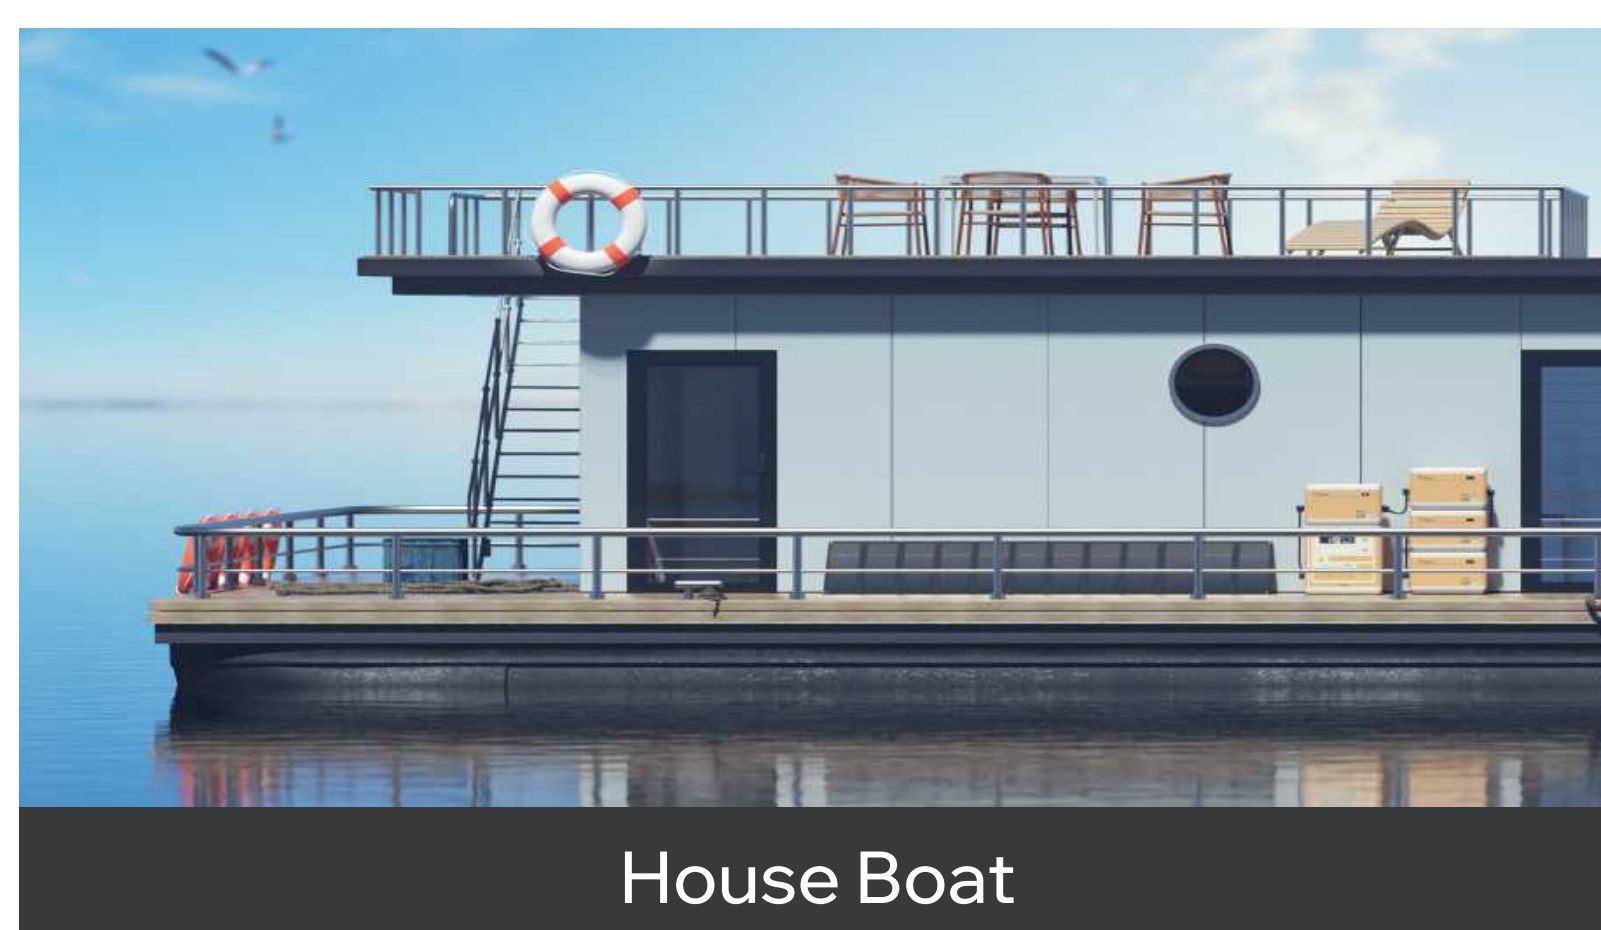

UltraSeal IP67 Dustproof & Waterproof

800W Solar Charging

Robust and Portable Suitcase Design

Extremely Versatile

Sailing

House Boat

Boating and Fishing

Camping