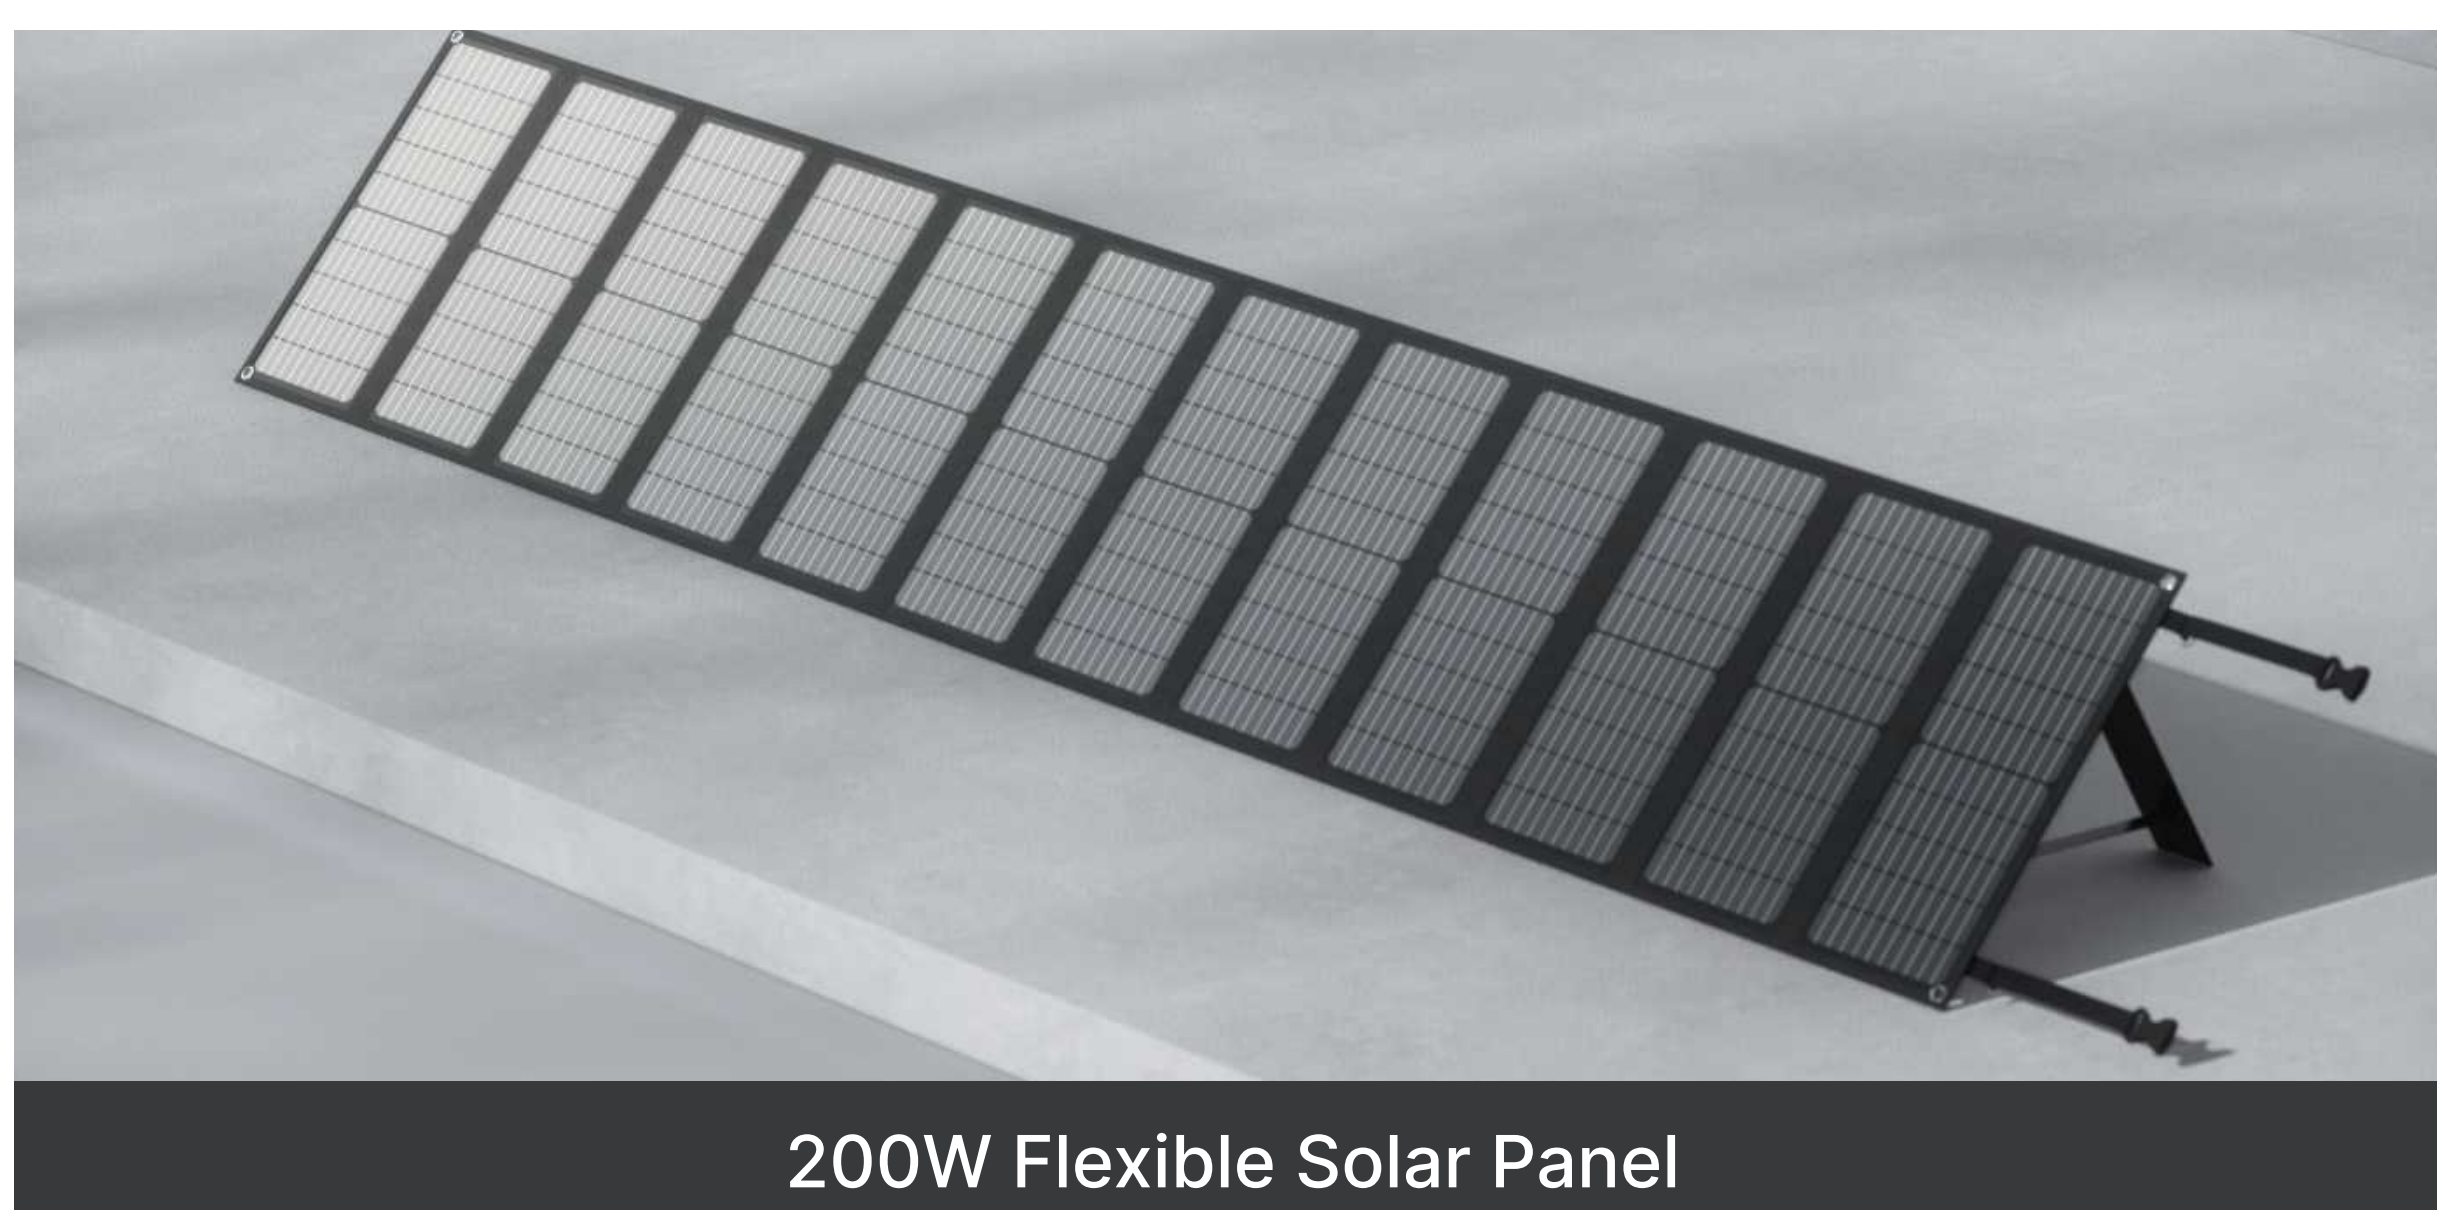

Angle-adjustable Design

12 Folding - Compact and Lightweight

200W Flexible Solar Panel

IP65 Weather-resistant

Arkpax

So Waterproof So Protected

Get in touch! Scan to connect.

Email : info@arkpax.com