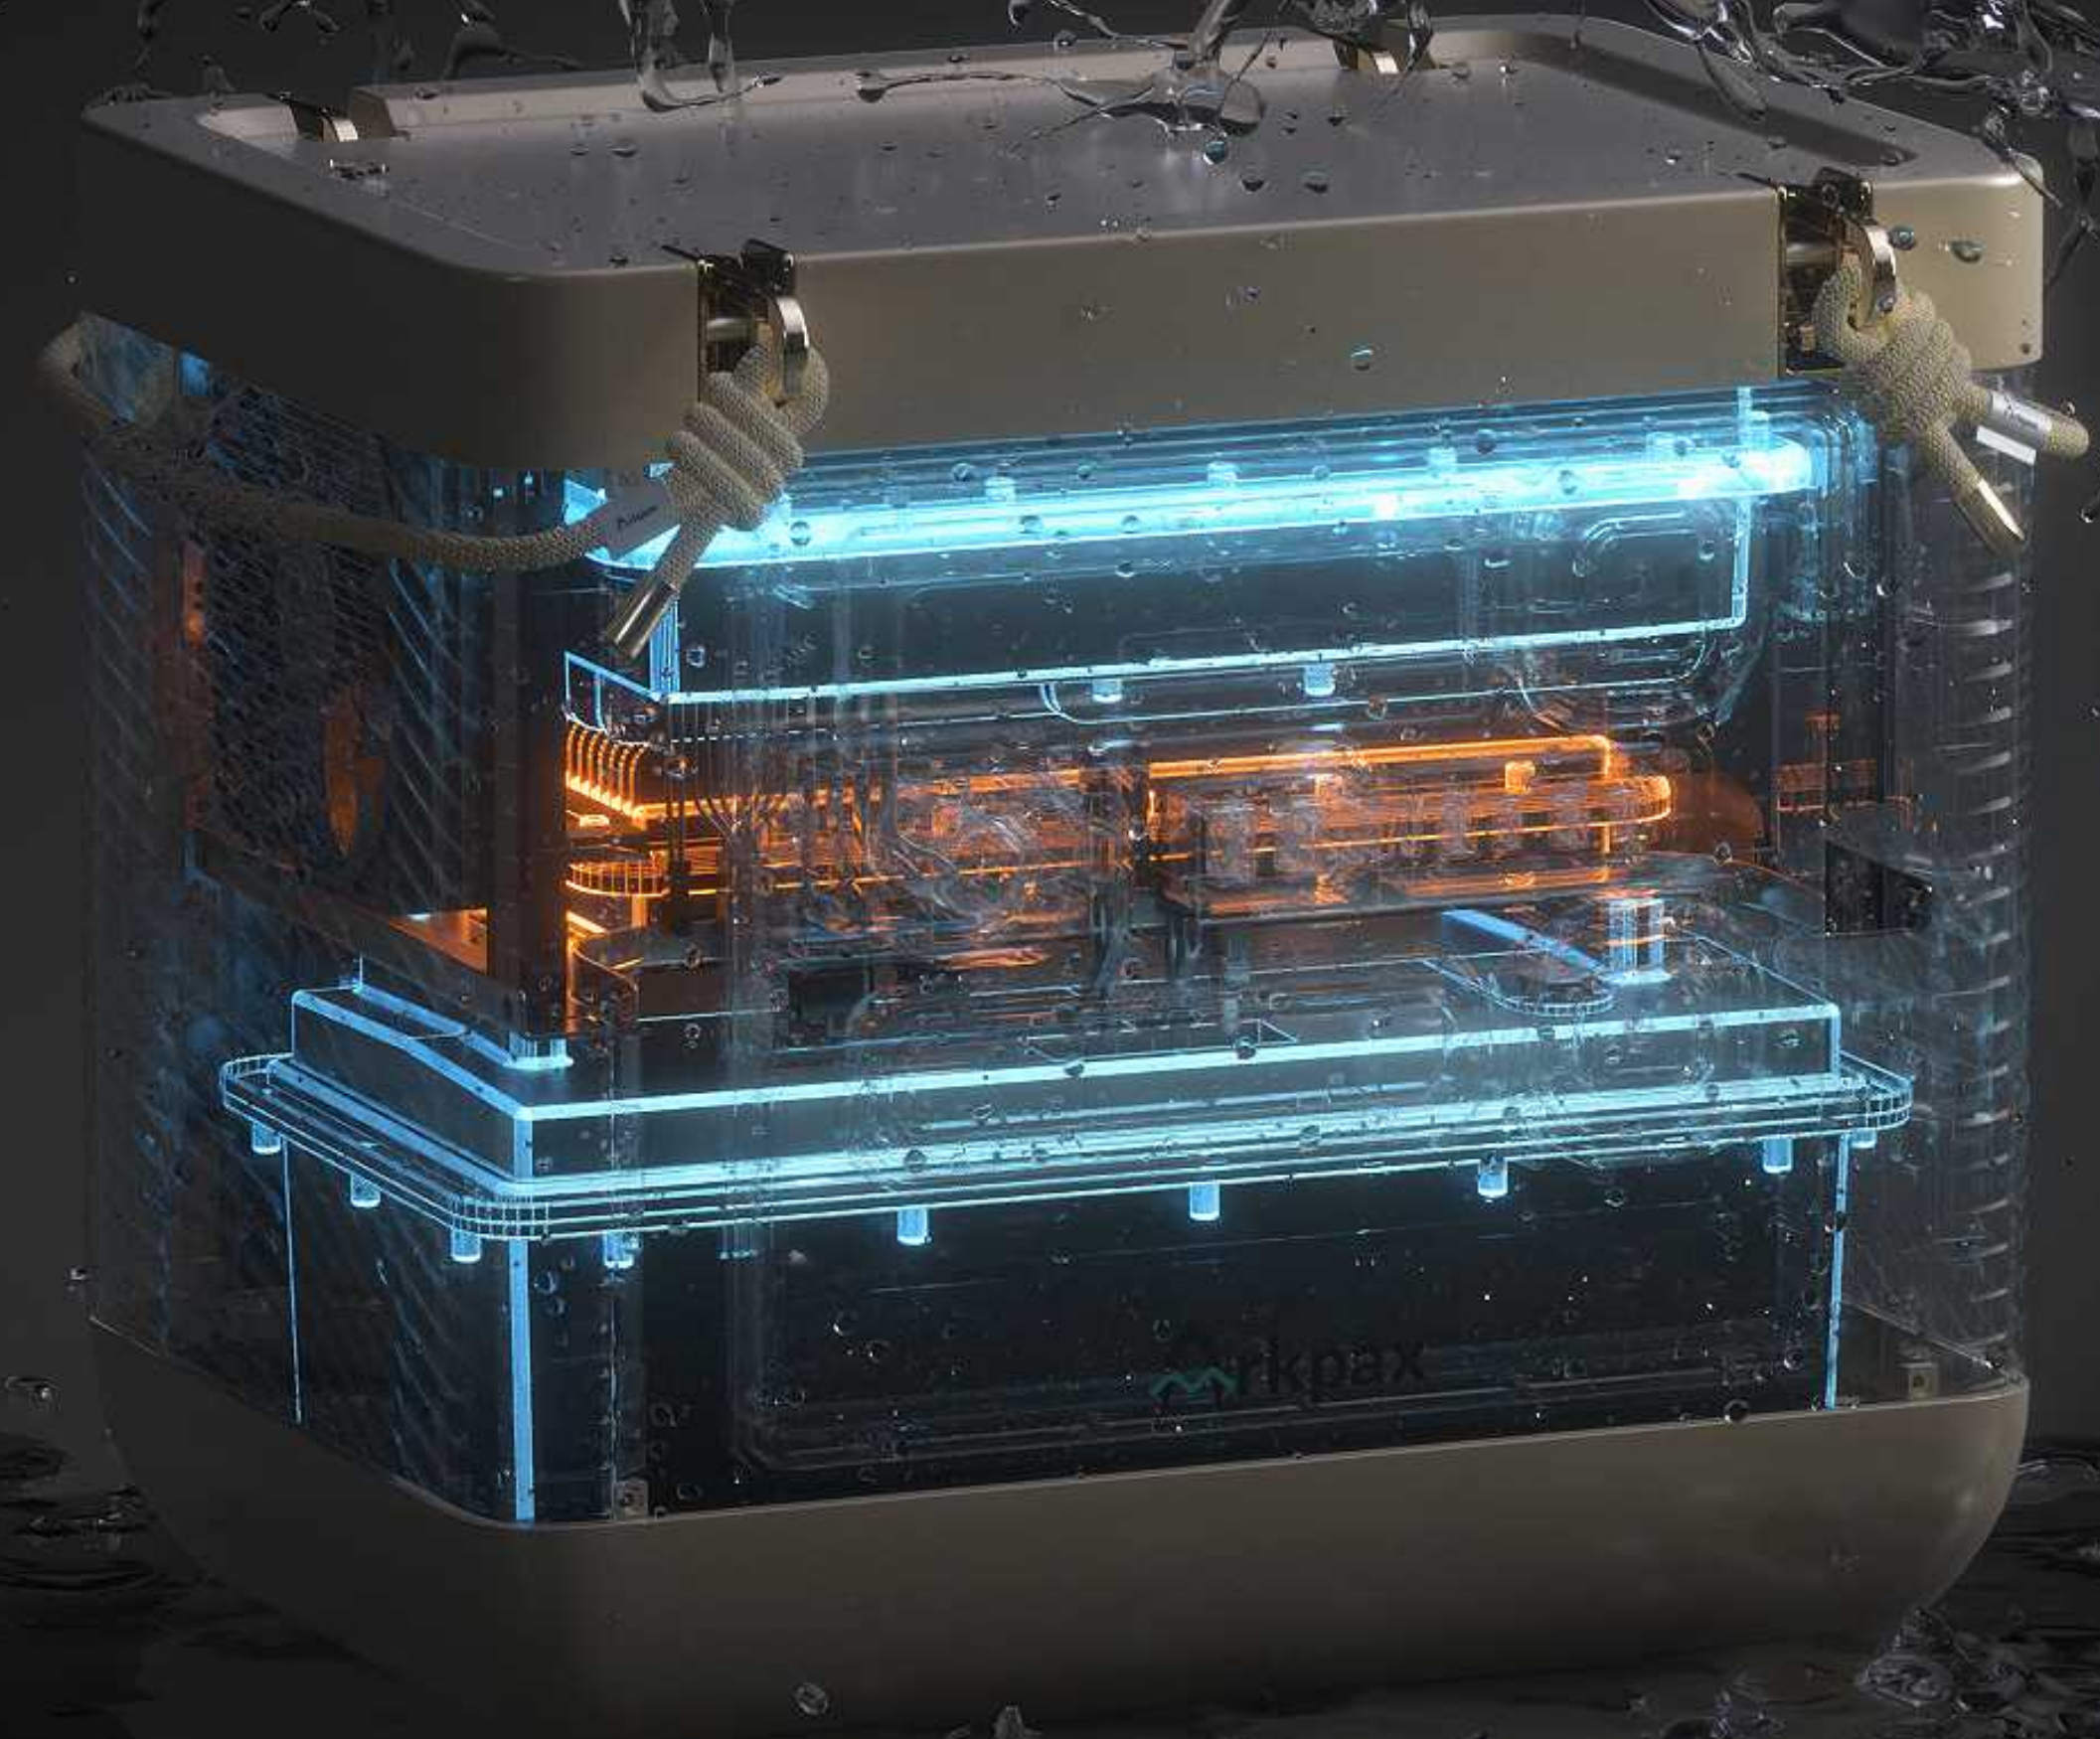

IP67 Dustproof & Waterproof

No More Weather Limitations With Dustproof & Waterproof

Equipped with a patented ultraseal tech, achieving an IP67 water resistance rating. This allows you to use the portable power station without weather or environmental limitations.

Ultraseal modules waterproof technology

Ultraseal system drainage technology

Inverter heat dissipation techniques

Immersion detection technology

UltraSeal

Confidently Provides Reliable Power to a Diverse Range of Devices

Enabling you to simultaneously power multiple devices with ease. From small electronic gadgets to high-demand appliances, ensuring their smooth operation and functionality.

Home Backup

Microwave
2 Hrs

Coffee Maker
1.5 Hrs

Projector
25 Hrs

CPAP
35 Hrs

Toaster
1.5 Hrs

Refrigerator
10.6 Hrs

TV
11.5 Hrs

Wi-Fi router
127.5 Hrs

Off-Grid Life

Laptop
25 Charges

Smartphone
100 Charges

Tablet
25 Charges

Drone
30 Charges

Heater
8.5 Hrs

Fan
31 Hrs

Blender
7 Hrs

Light
30 Hrs

Professional Use

Air Conditioner
1 Hr

Electric Hammer
1 Hr

Portable Sander
2.5 Hrs

Electric Drill
1.2 Hrs

Induction Cooker
1 Hr

Circular Saw
0.7 Hr

Grinder
1.4 Hrs

Grass Mower
2.9 Hrs