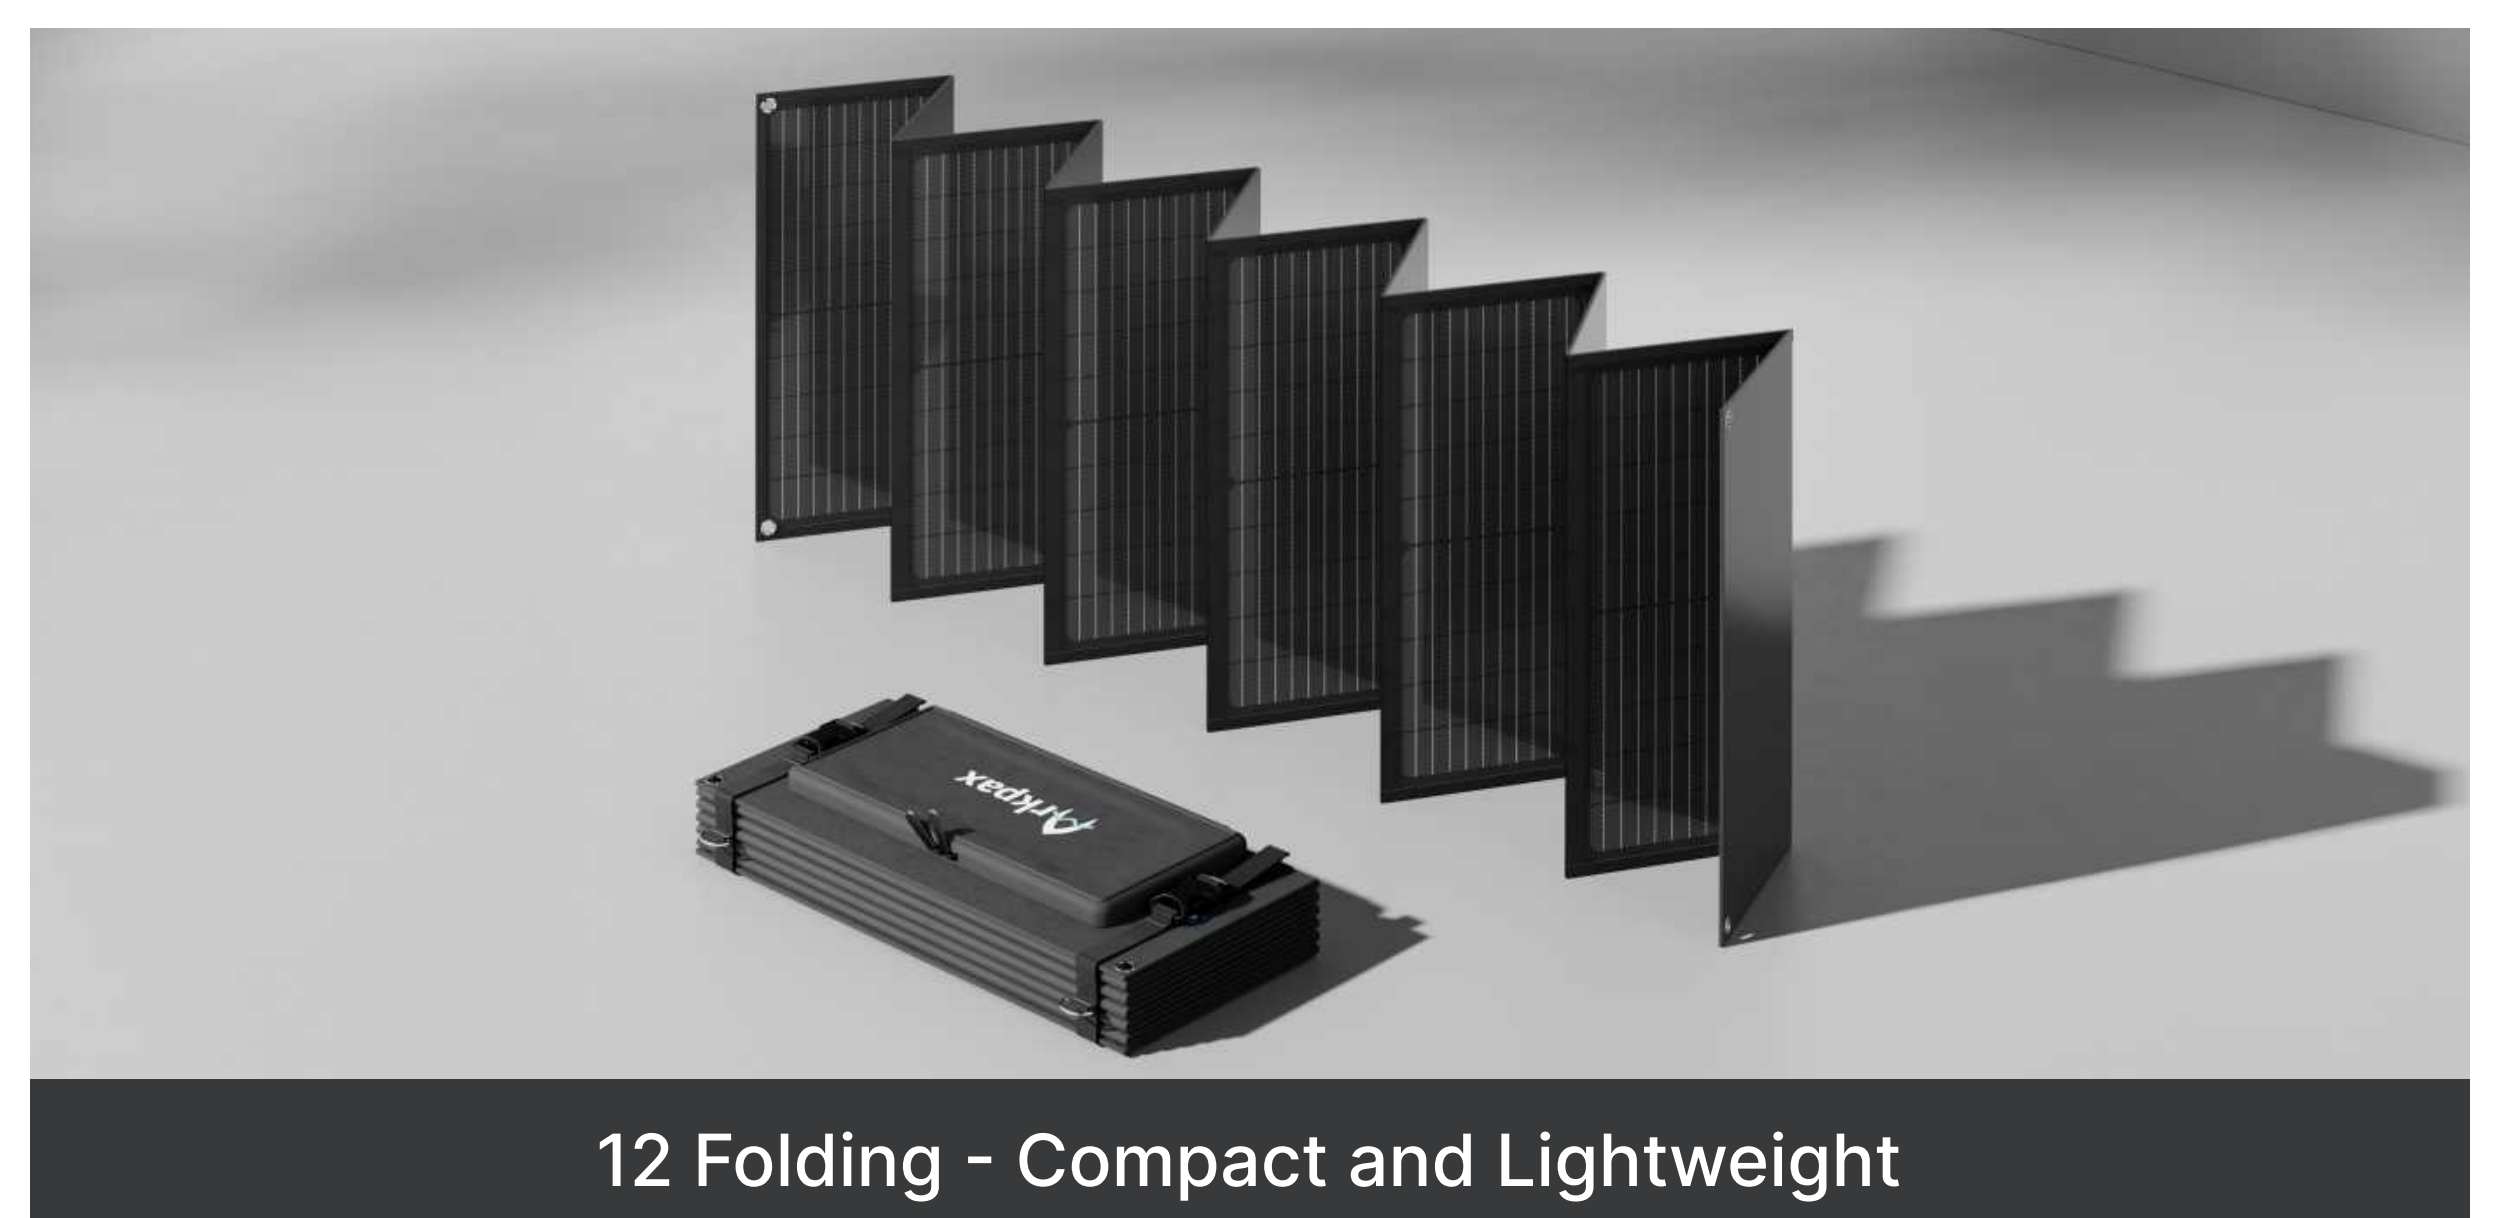

Arkpax Portable Solar Panel

Rated Power	200W
Folding Number	12
Item Weight	11 lbs / 4.9 Kg
Cell Type	Monocrystalline Silicon
Connector Type	Built-in Cable
Open Circuit Voltage	26.4V
Short Circuit Current	12.6A
12.6A Power Voltage	16.5V
Power Current	12.1A
Folded Dimensions	505x217x92mm
Unfolded Dimensions	2690x505x32mm