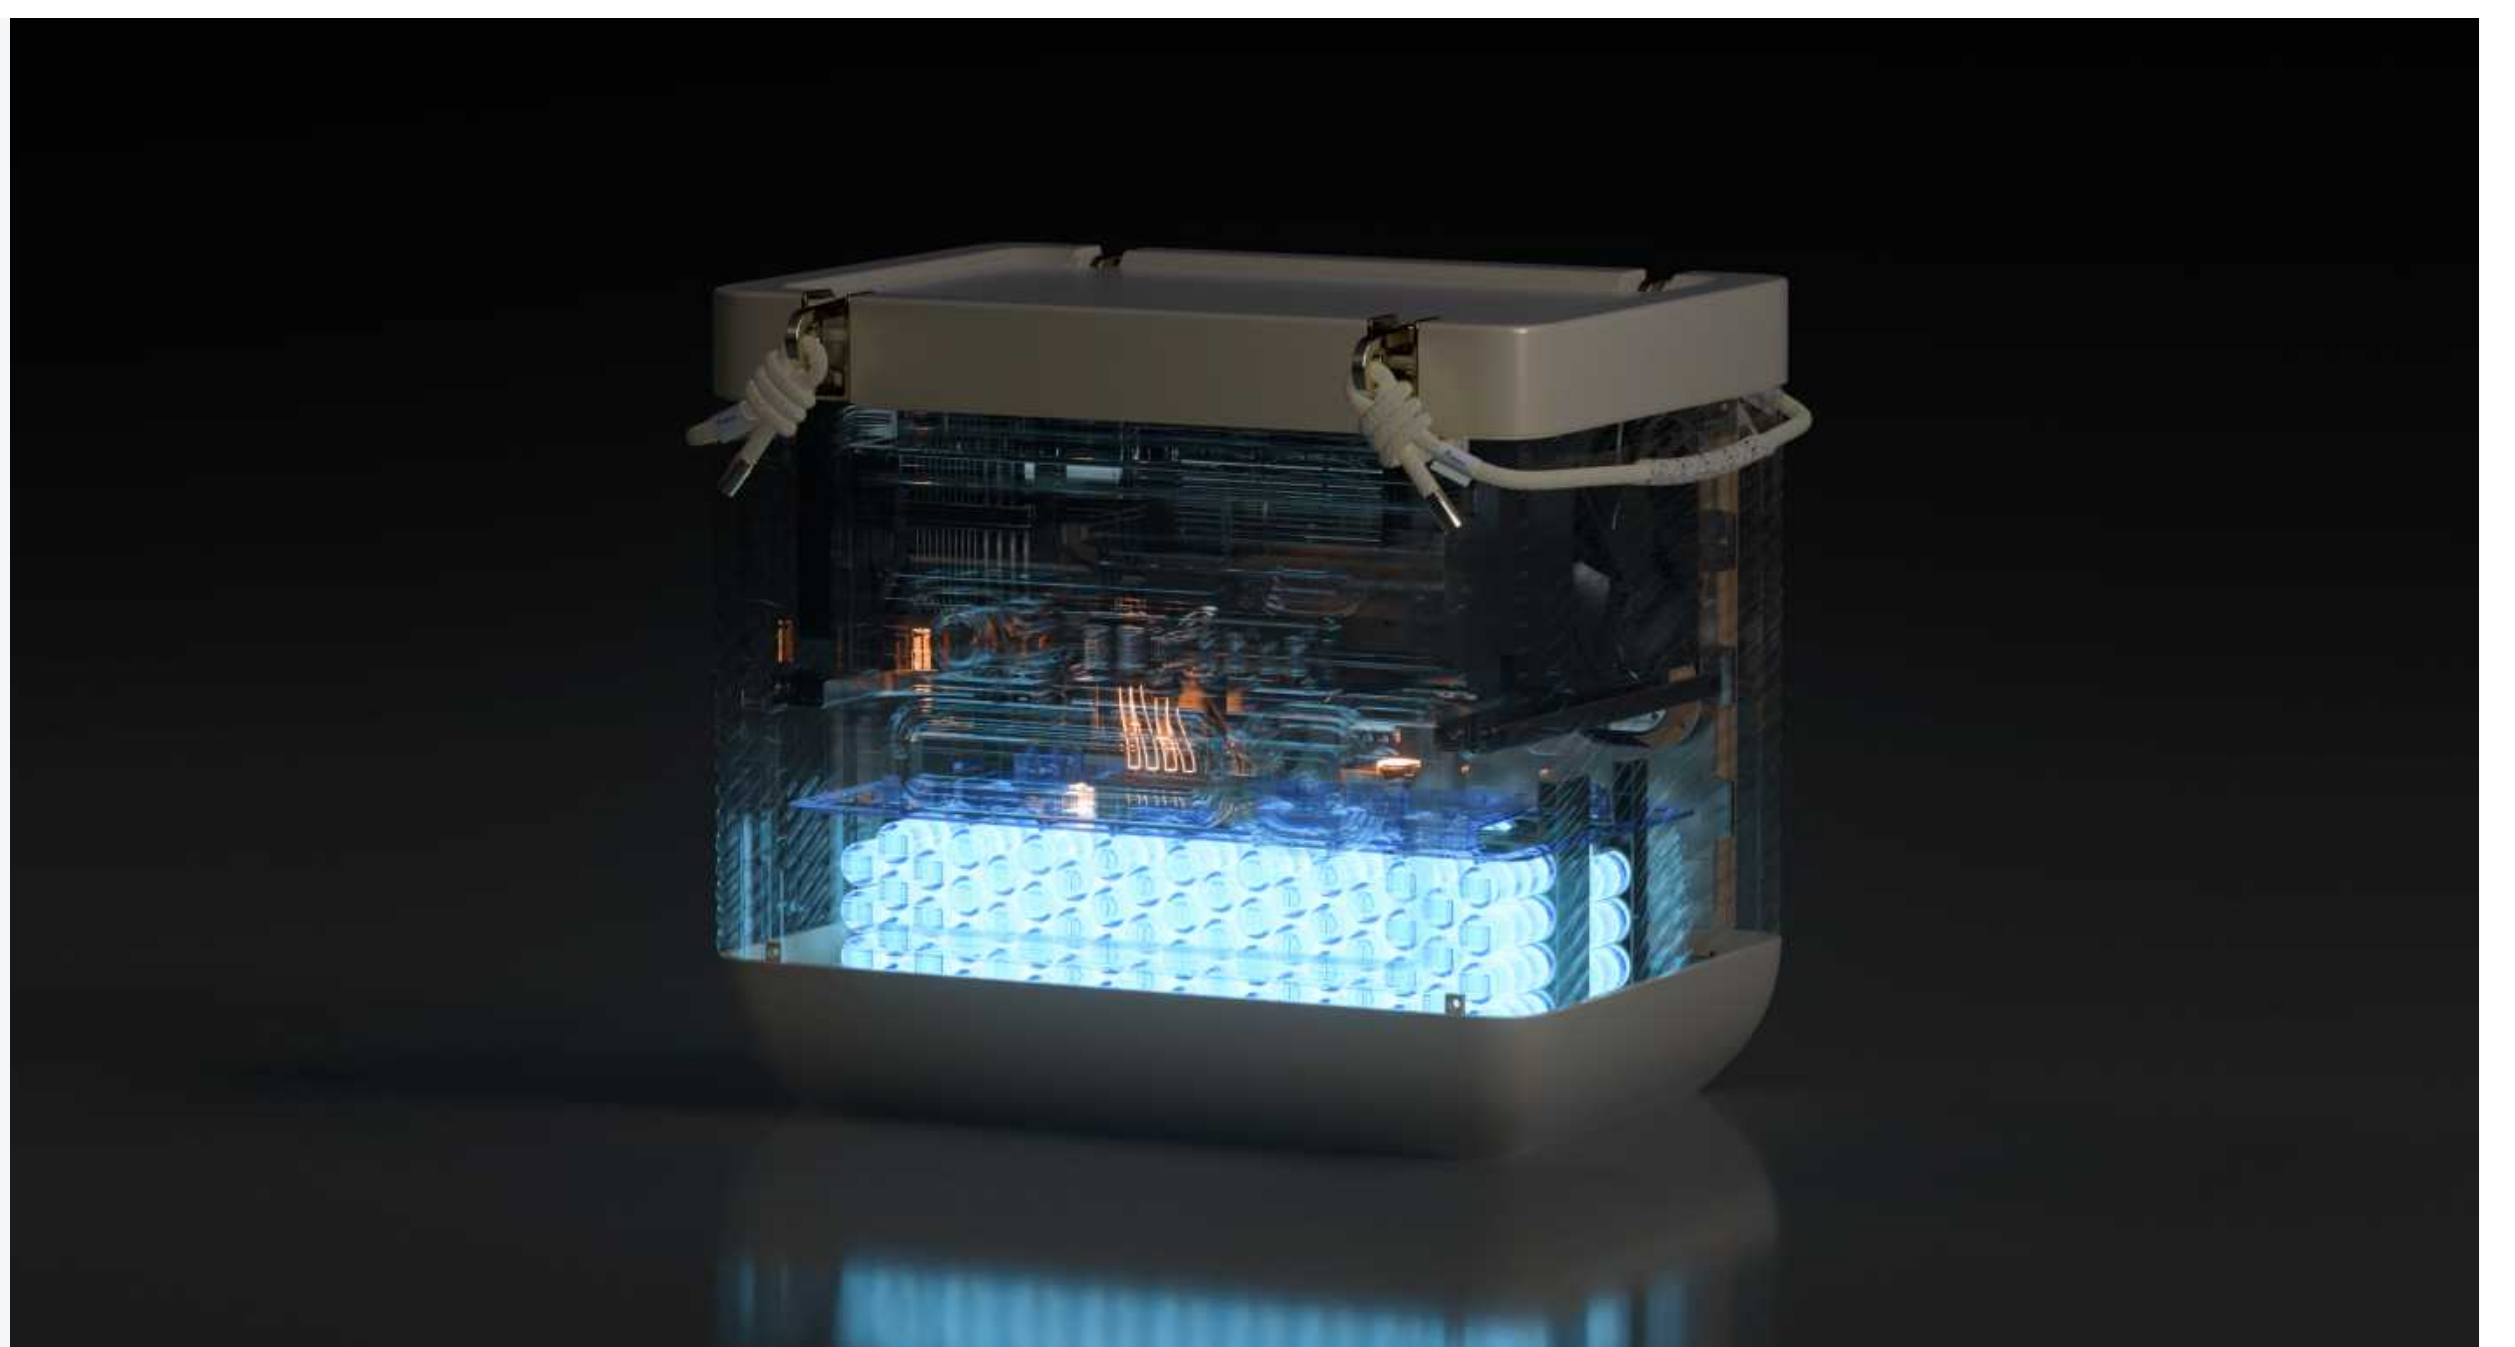

UPS (Uninterruptible Power Supply)

In the event of a power outage, the power station switches to battery power less than 20ms, ensuring uninterrupted operation of electronic devices.