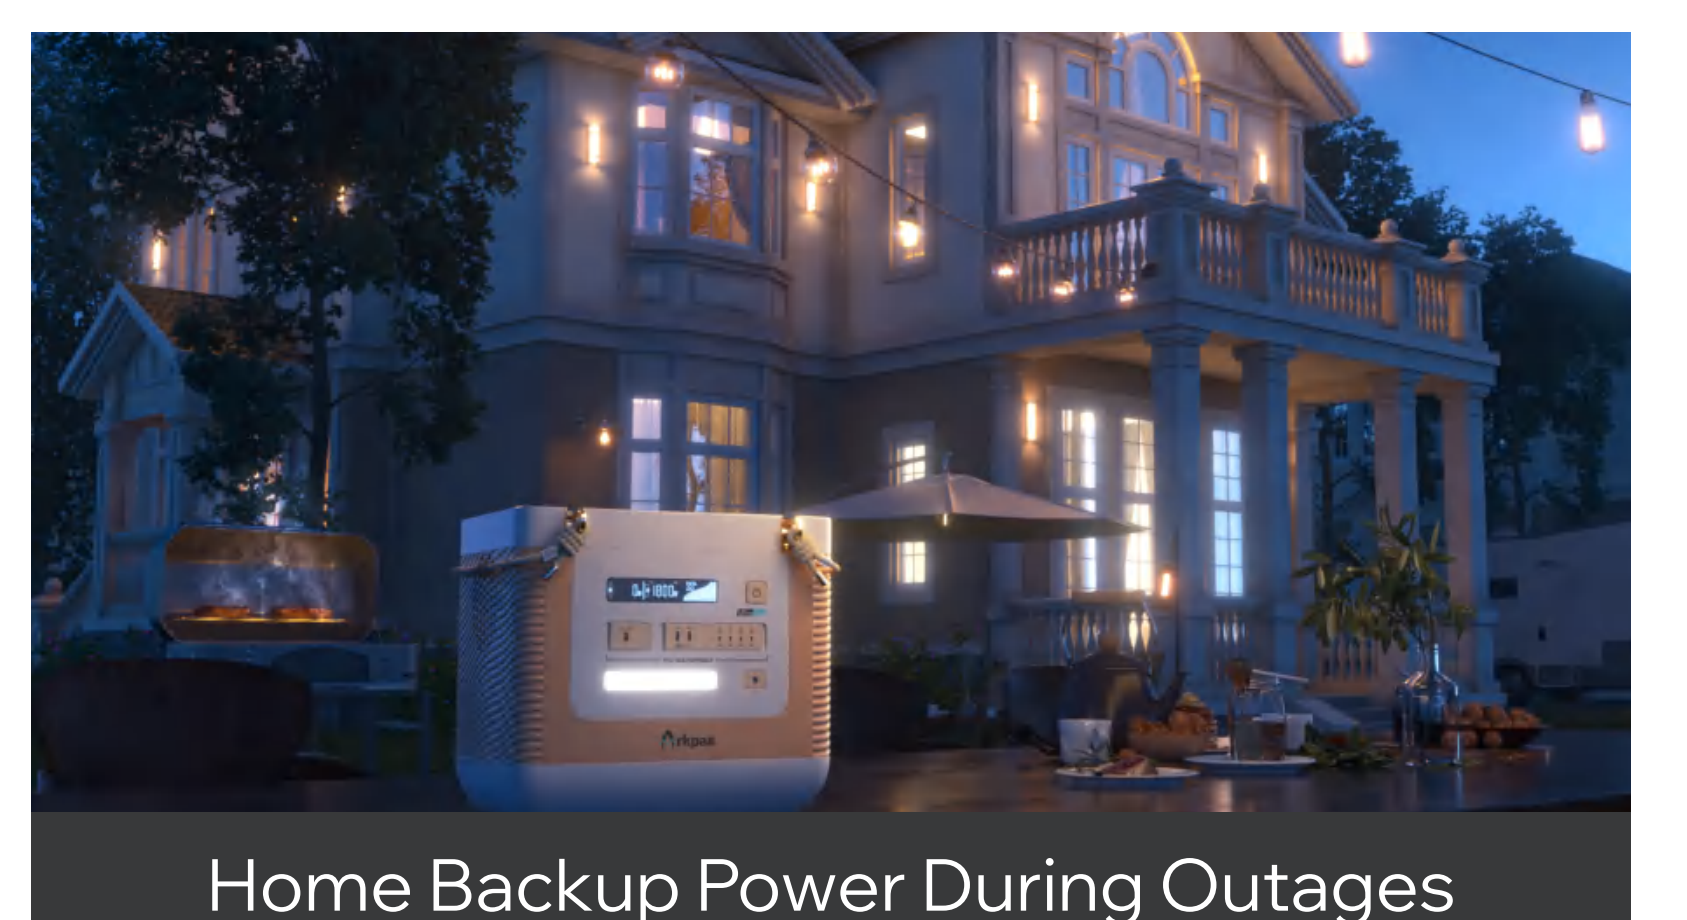

Living Off-grid

Emergency Rescue

Professional Use

Road Trip and RV Camping

Home Backup Power During Outages

About Arkpax

Arkpax is at the forefront of revolutionizing portable power technology. Our dedication to innovation and disruption propels us to create solutions that redefine the portable power experience. We channel significant resources into research, aiming to enhance the robustness, convenience, and aesthetics of our products.