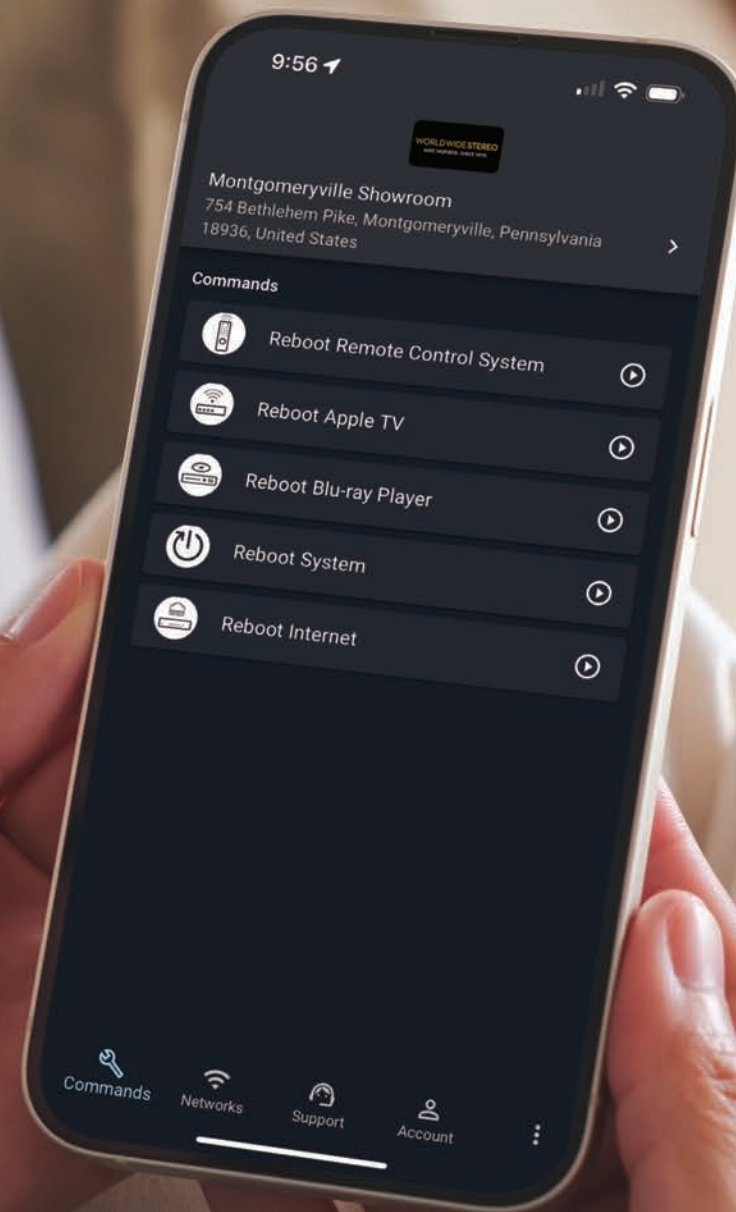

APP CONTROL

You'll have access to a mobile app that provides solutions to many of the common issues that technology systems experience.

DISCOUNTED & PRIORITY SERVICE CALLS

In the unlikely event that a service call must be scheduled, you'll receive a preferred rate. SmartCare PRO members receive priority service calls.