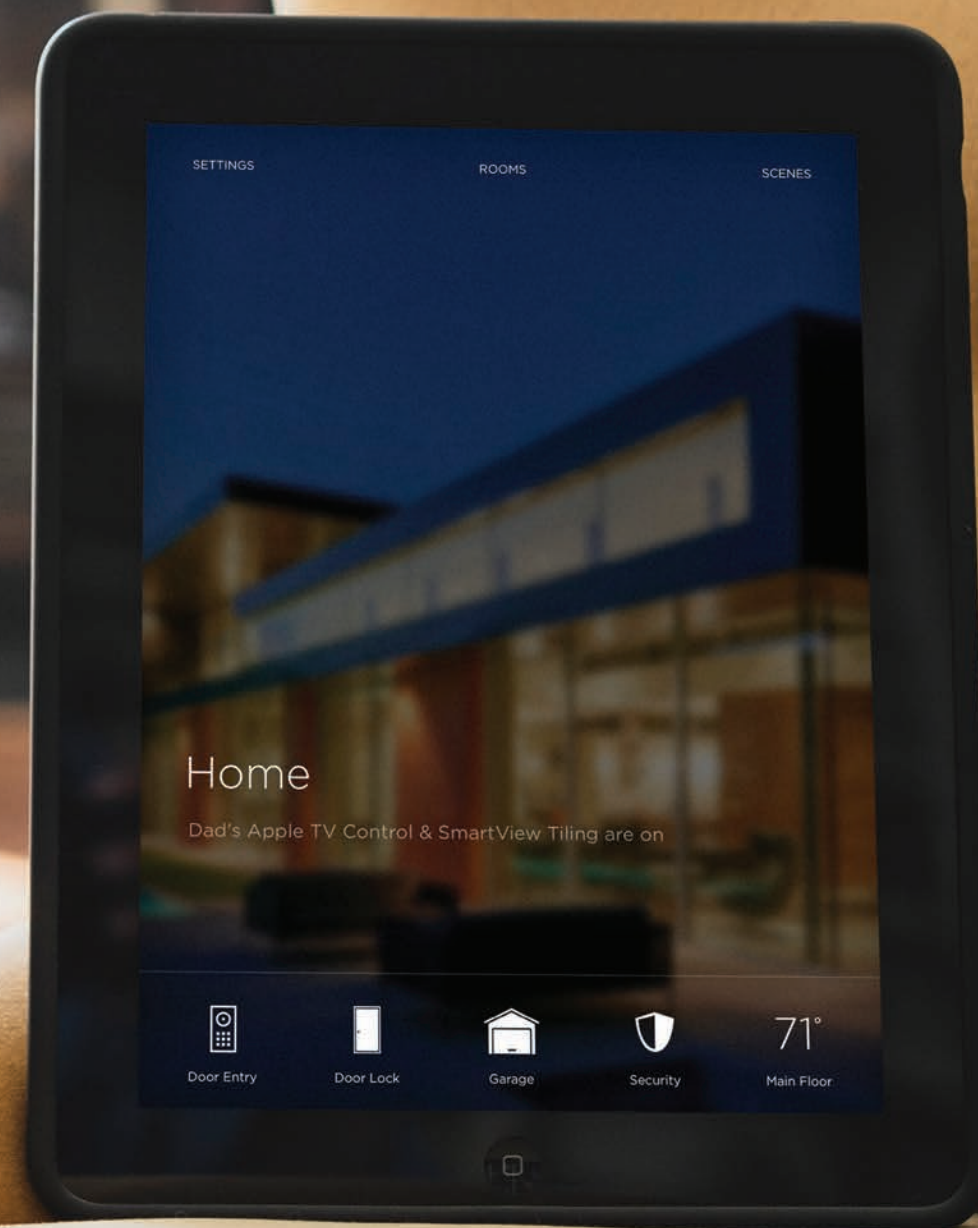

SMART HOME CONTROL SYSTEMS

Smart Control Systems – the ability to effortlessly control lights, shades, thermostat, home entertainment, cameras, you name it, from anywhere – remains our pièce de résistance. It demands the best of everything we do, and we do it all: the big jobs, the tricky jobs, and the rescue jobs — jobs where others may have failed or fallen short. The best part? We make it all so easy: no inch-thick manuals, nothing to memorize – everything runs via sleek touch pads on the wall, your nightstand, or your smartphone or tablet. Bottom line: you rule the home automation technology, not the other way around.

CONTROL EVERYTHING IN YOUR HOME

Lights, shades, thermostat, media player, home entertainment, security, cameras, pool, spa, gates, door locks, the sprinkler system, the works, remotely. Open/close, up/down, on/off, etc., from anywhere on the planet. If it plugs in, we can control it.