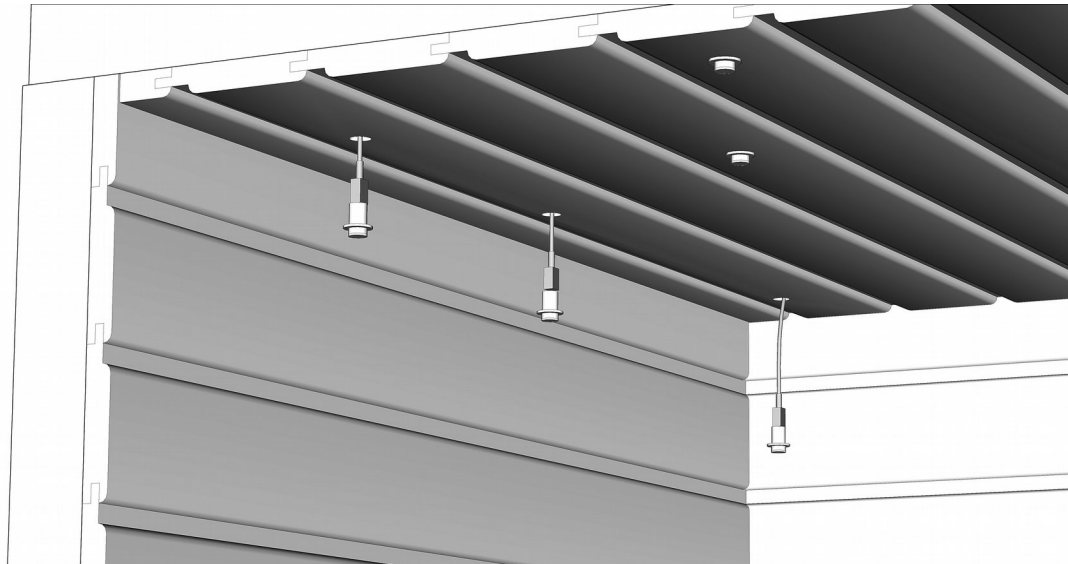

90 mm

Temperature sensor above the heater.

Ø 4mm

2 x90 mm