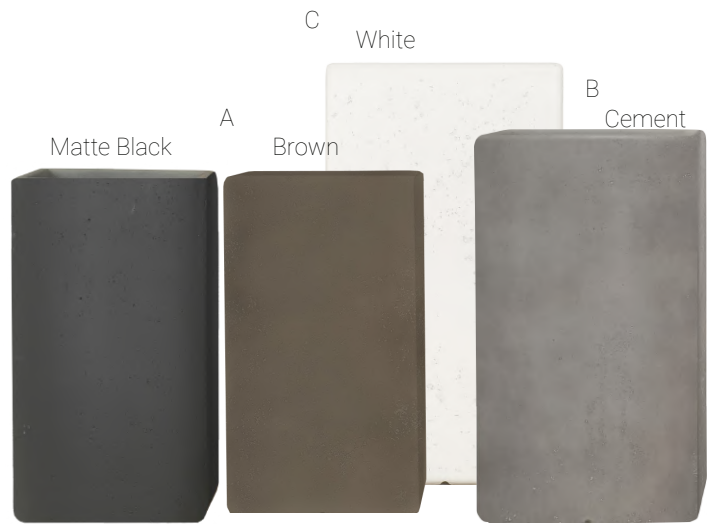

MPC1857 / Smooth Stone Finish (3 sets)
(Choose up to 3 color options per pallet)