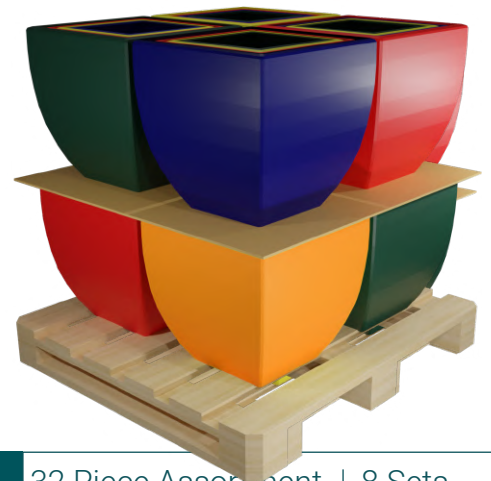

Pallet Dimensions: 45" W x 45" D x 32" H Pallet Weight: 224 lbs

TALL CRUCIBLE PLANTER PALLET

MPC1875 / Smooth Stone Finish(2 sets)

(Choose up to 2 color options per pallet)

MPC1876 / Volcanic Ash Texture (2 sets)

(Choose up to 2 color options per pallet)

Tall Crucible Planter Pallet

12 Piece Assortment | 4 Sets

Item#	Item Description	UPC	OD/W	H	Qty Per Pallet	Each	Total
MPC1875A	Smooth Stone Finish Tall Crucible Planter S	819150022585	15"	22.5"	2	\$38.47	\$76.94
MPC1875B	Smooth Stone Finish Tall Crucible Planter M	819150022592	18"	27"	2	\$68.99	\$137.98
MPC1875C	Smooth Stone Finish Tall Crucible Planter L	819150022608	21"	31.5"	2	\$98.17	\$196.34
MPC1876A-MB	Volcanic Ash Texture Tall Crucible Planter S	819150028341	15"	22.5"	2	\$38.47	\$76.94
MPC1876B-C	Volcanic Ash Texture Tall Crucible Planter M	819150022639	18"	27"	2	\$68.99	\$137.98
MPC1876C	Volcanic Ash Texture Tall Crucible Planter L	819150022646	21"	31.5"	2	\$98.17	\$196.34
							\$822.52

Pallet Dimensions: 45" W x 45" D x 32" H Pallet Weight: 256 lbs

SQUARE COLORED PLANTERS PALLET

MPC1874 / Mixed (8 sets)

Square Colored Planters Pallet

32 Piece Assortment | 8 Sets

Item#	Item Description	UPC	OD/W	H	Qty Per Pallet	Each	Total
MPC1874A	Square Tapered Planter S Green	819150022493	12.125"	12"	8	\$23.02	\$184.16
MPC1874B	Square Tapered Planter M Yellow	819150022509	13.25"	16.375"	8	\$35.68	\$285.44
MPC1874C	Square Tapered Planter L Red	819150022516	17.25"	20"	8	\$61.53	\$492.24
MPC1874D	Square Tapered Planter XL Blue	819150022523	21"	23"	8	\$76.89	\$615.12