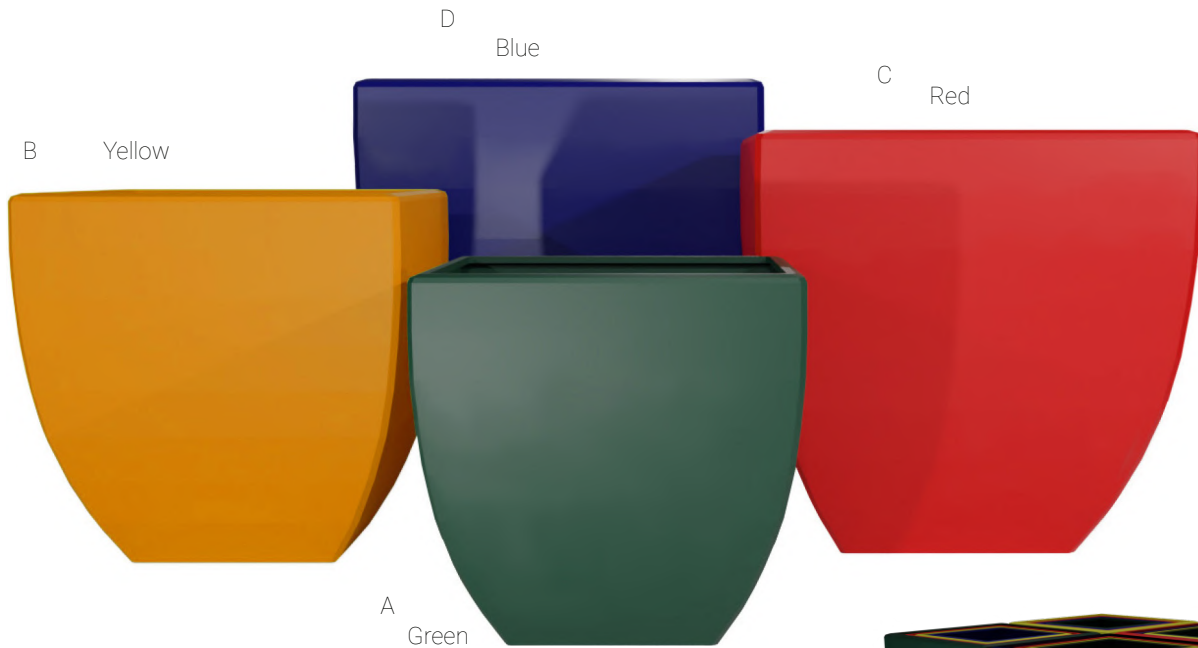

SQUARE COLORED PLANTERS PALLET

MPC1874 / Mixed (8 sets)