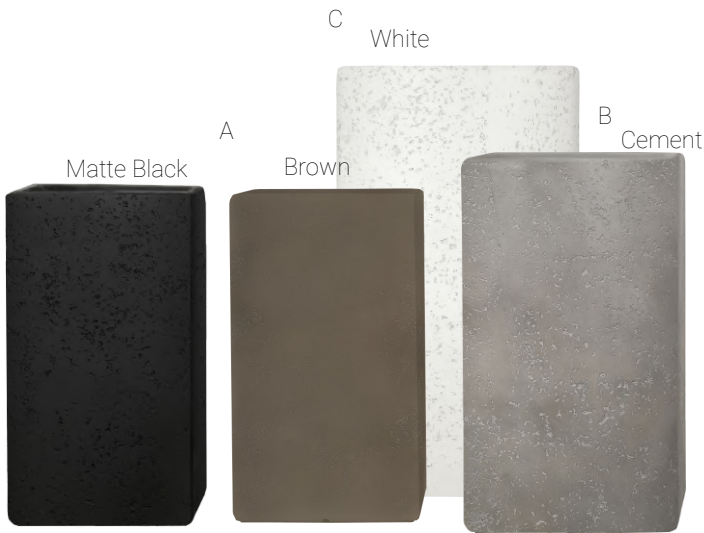

TALL SQUARE PLANTERS PALLET

MPC1856 / Volcanic Ash Texture (3 sets)
(Choose up to 3 color options per pallet)