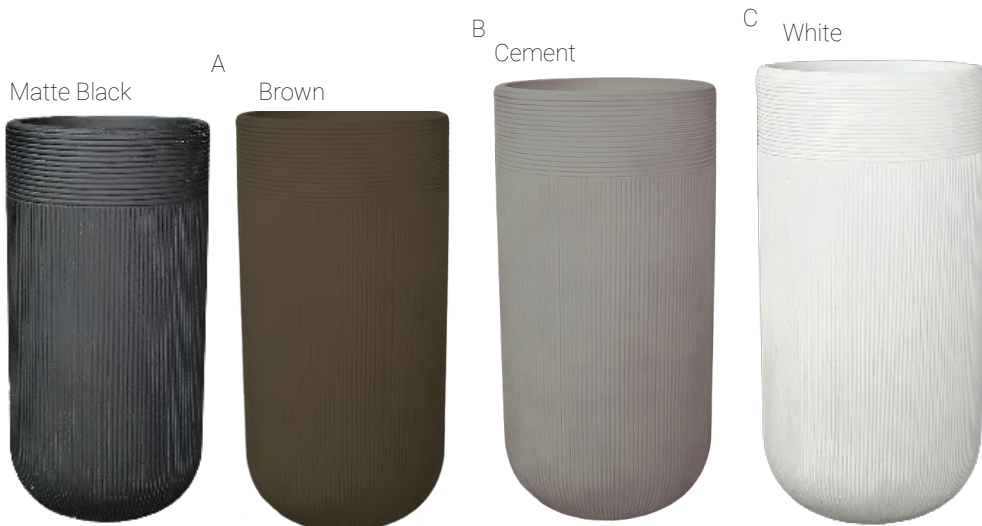

\$1,058.58

Pallet Dimensions: 45" W x 45" D x 31" H Pallet Weight: 364 lbs

TALL & SHORT ROUNDED BOTTOM PLANTERS PALLET

MPC1866 / Volcanic Ash Texture (3 sets)
(Choose up to 3 color options per pallet)

MPC1867 / Volcanic Ash Texture (6 sets)
(Choose up to 3 color options per pallet)

MPC1994 / Raked Texture (3 sets)
(Choose up to 3 color options per pallet)

Tall & Short Rounded Bottom Planters Pallet

36 Piece Assortment | 12 Sets

Item#	Item Description	UPC	OD/W	H	Qty Per Pallet	Each	Total
MPC1866A-DAB	Tall Rounded Bottom Planter S	819150028167	13.31"	16.375"	3	\$22.49	\$67.47
MPC1866B-C	Tall Rounded Bottom Planter M	819150022387	12.06"	24.1875"	3	\$36.97	\$110.91
MPC1866C	Tall Rounded Bottom Planter L	819150022394	14.12"	28.125"	3	\$51.66	\$154.98
MPC1867A-DAB	Short Rounded Bottom Planter S	819150028273	10.12"	10"	6	\$14.63	\$87.78
MPC1867B-C	Short Rounded Bottom Planter M	819150022462	12"	11.9375"	6	\$21.38	\$128.28
MPC1867C	Short Rounded Bottom Planter L	819150022479	14.06"	15.9375"	6	\$30.12	\$180.72
MPC1994A-DAB	New Texture Tall Rounded Bottom Planter S	819150028228	13.31"	16.375"	3	\$21.68	\$65.04
MPC1994B-C	New Texture Tall Rounded Bottom Planter M	819150022424	12.06"	24.1875"	3	\$38.20	\$114.60
MPC1994C	New Texture Tall Rounded Bottom Planter L	819150022431	14.12"	28.125"	3	\$51.25	\$153.75