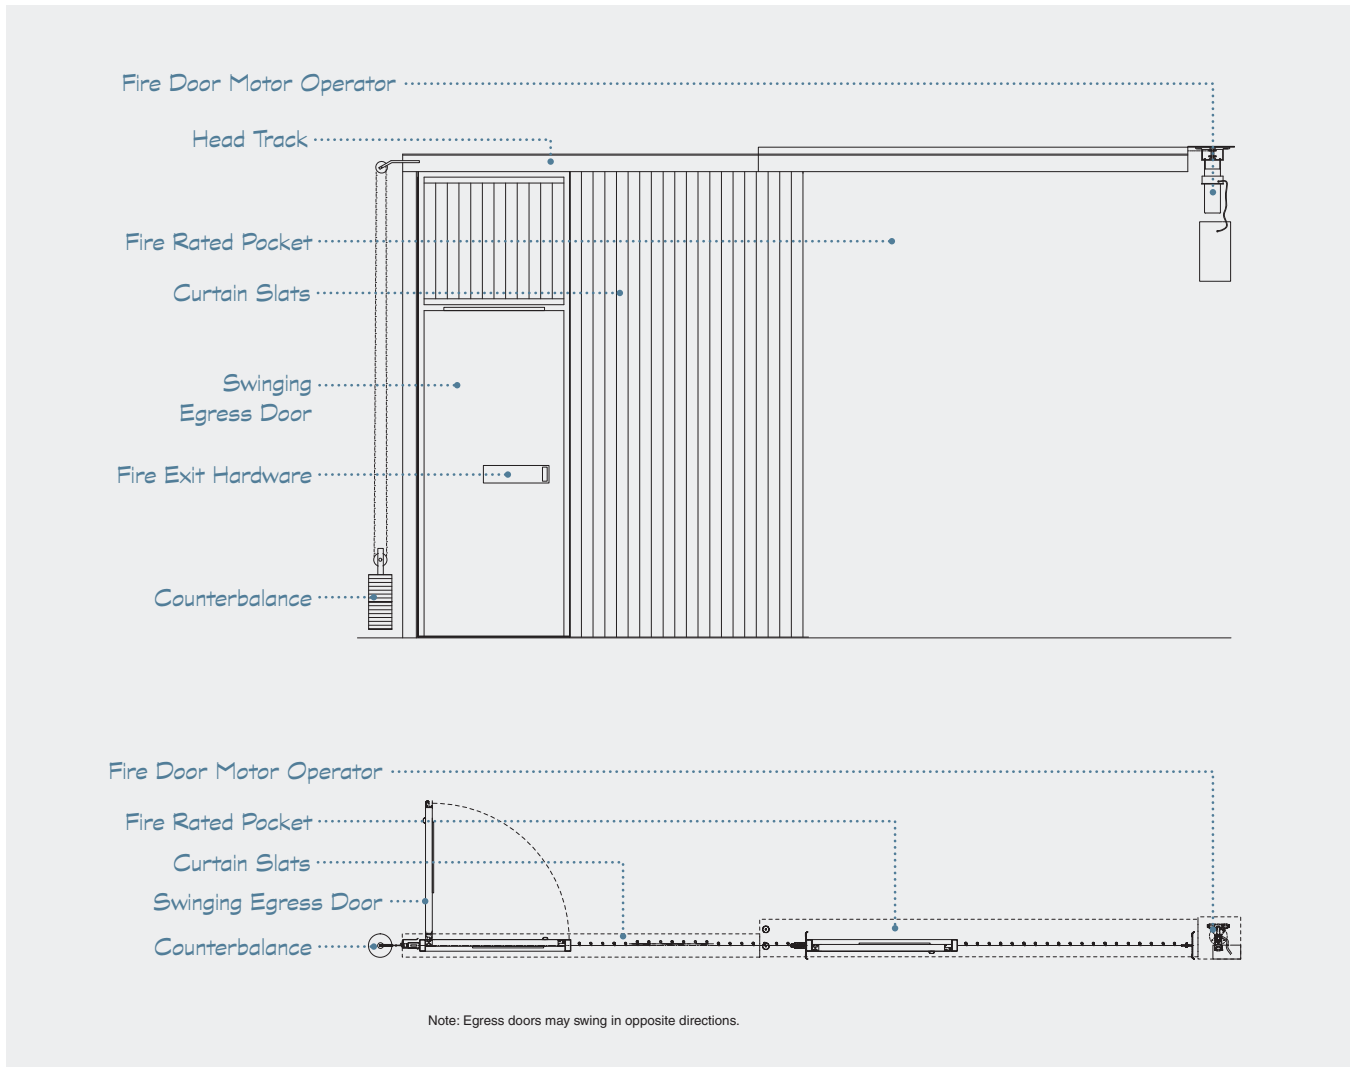

Manual operation for assemblies up to 10' x 10'

Size

Widths to 80' (160' bi-parting) and heights to 24'; for larger sizes and custom configurations consult the factory

Negotiates radius curves: 3'-0" with egress doors; 1'-6" without egress doors

| MODEL | OPEN | SELF-CLOSE | EGRESS | FUNCTION |
|--------------|--------------------------|----------------------|--------------------------------|--------------|
| S7200 | Manual Push-open | Fail-Safe Mechanical | N/A | Side Sliding |
| S7400 | Manual Push-open | Fail-Safe Mechanical | 1 Complying Swing Door* | Side Sliding |
| S7500 | Manual Push-open | Fail-Safe Mechanical | 2 Complying Swing Doors* | Side Sliding |
| S7600 | Auto-Set® Power Operator | Fail-Safe Mechanical | N/A | Side Sliding |
| S7700 | Auto-Set® Power Operator | Fail-Safe Mechanical | 1 Complying Swing Door* | Side Sliding |
| S7900 | Auto-Set® Power Operator | Fail-Safe Mechanical | Multiple Complying Swing Doors | Side Sliding |

*Maximum swing door width is 48"

44 Sawgrass Drive, Bellport, NY 11713 | 800.266.9392 | www.McKeonDoor.com | Info@McKeonDoor.com