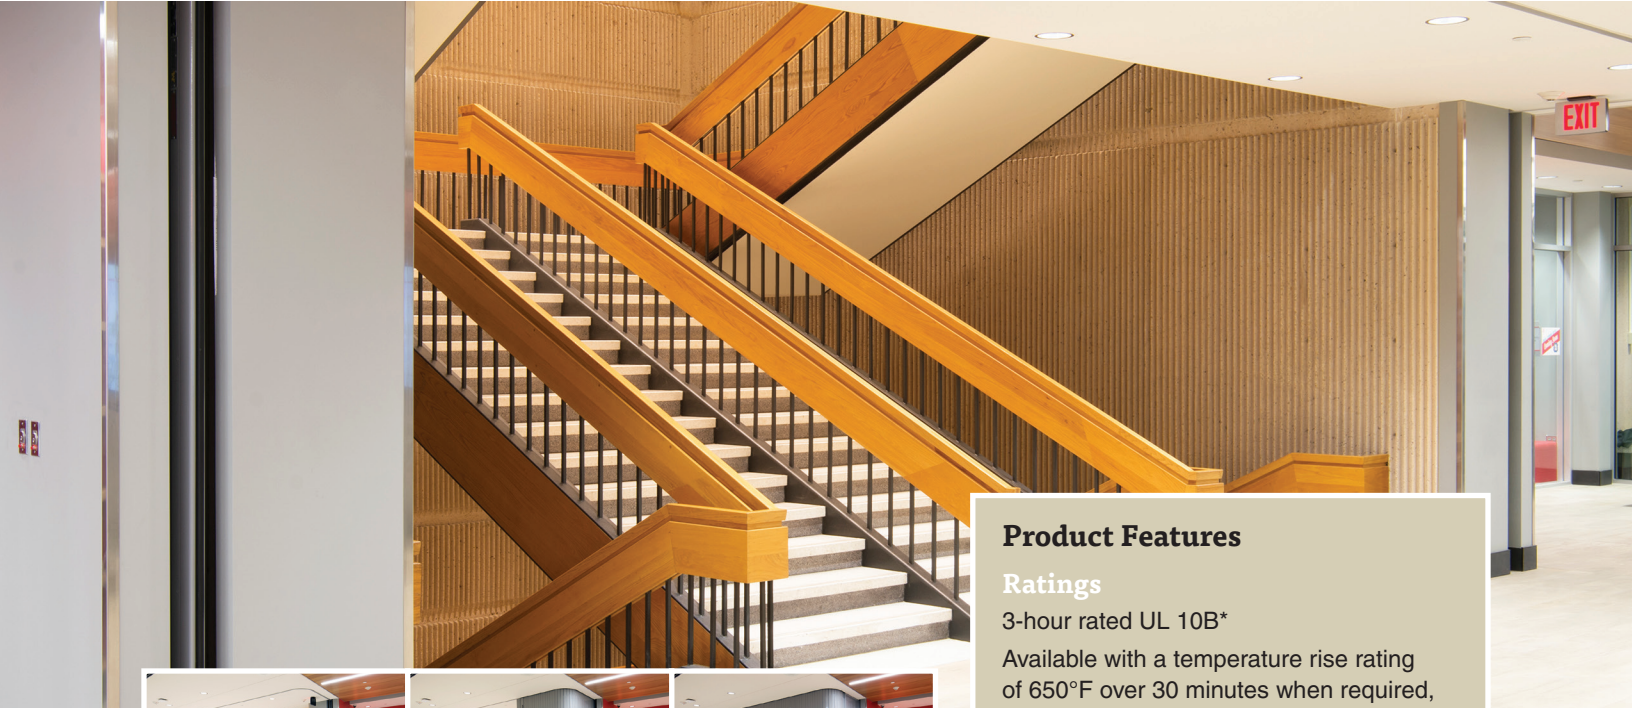

||||||| SIDE ACTING FIRE DOOR SYSTEMS

S7000 Series

Side Sliding with & without Egress

S7000 Series fire door systems are available in both manual or motor operated designs and with or without swinging egress doors. S7000 Series doors are side acting therefore ideal for openings in fire walls where headroom is limited. The side activated design enables these fire doors to navigate around tight curves and contoured openings.

Product Features

Ratings

3-hour rated UL 10B*

Available with a temperature rise rating of 650°F over 30 minutes when required, single parting only

Smoke & Draft labeled UL 1784

*Listed under the Canadian equivalent CAN/ULC S104

Code Compliance

CCRR-1086

ADA compliant

Egress

Available with multiple fixed complying swinging egress doors when required

Operation

Auto-Set® automatic resetting

Fail-Safe Design - automatic self-closing mechanism does not require power operation to self-close