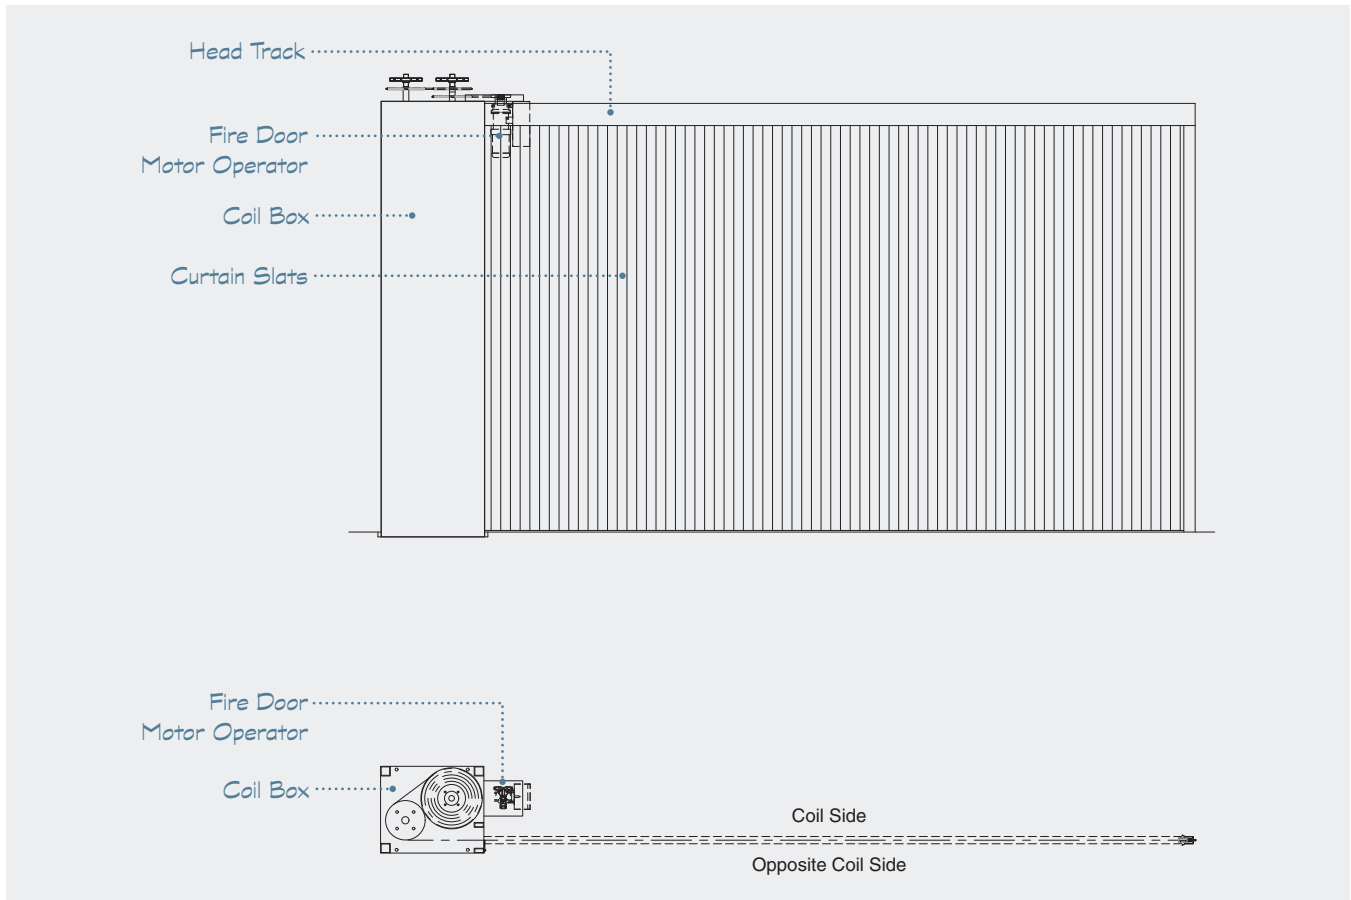

SIDE ACTING FIRE DOOR SYSTEMS

MODEL	OPEN	SELF-CLOSE	EGRESS	FUNCTION
S9000	Auto-Set® Power Operator	Fail-Safe Mechanical	1 Complying Swing Door	Side Coiling
S9500	Auto-Set® Power Operator	Fail-Safe Mechanical	2 Complying Swing Doors	Side Coiling
S4000	Auto-Set® Power Operator	Fail-Safe Mechanical	N/A	Side Coiling

44 Sawgrass Drive, Bellport, NY 11713 | 800.266.9392 | www.McKeonDoor.com | Info@McKeonDoor.com

S4000