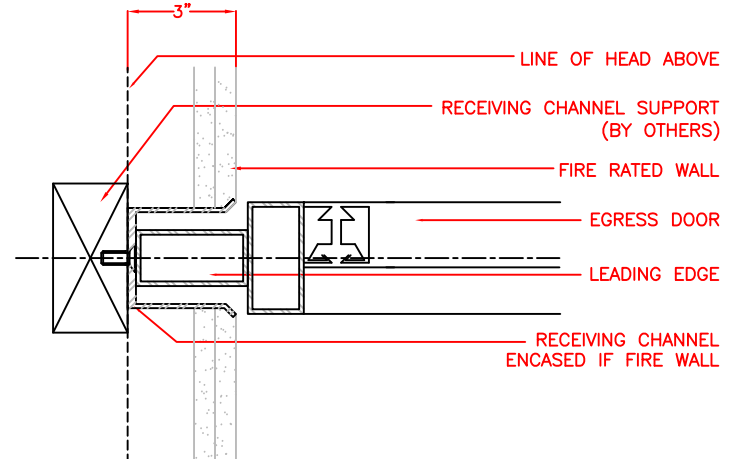

LEADING EDGE/RECEIVING EDGE DETAIL
SINGLE PARTING