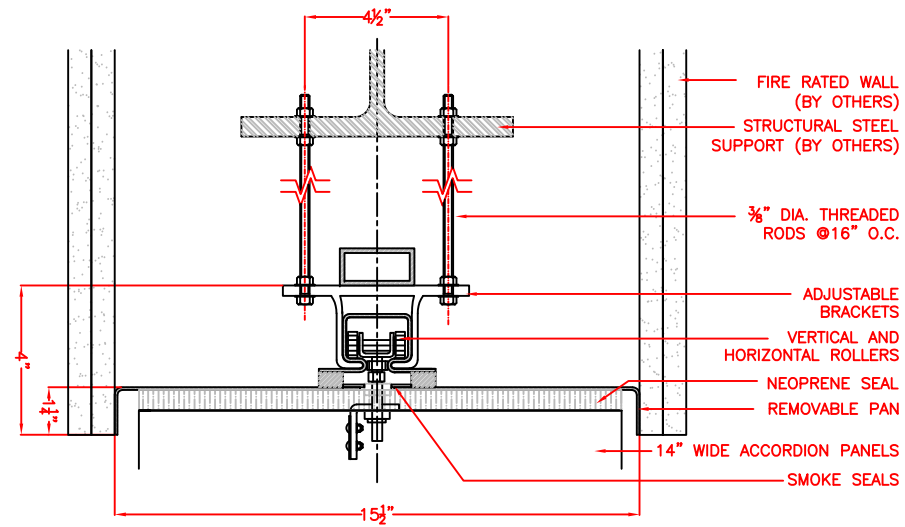

# ACCORDION FIRE DOOR MODEL AC8500

7-11002

NOTE: EGRESS DOOR MAY SWING IN OPPOSITE DIRECTION

PANEL WIDTH	"D"
7"	9"
14"	15½"

NOTE:  
HEAD TRACK MUST BE  
ENCASED IN FIRE RATED  
ENCLOSURE (BY OTHERS)

# ACCORDION FIRE DOOR MODELS AC8214/AC8414/AC8514

7-44014

NOTE:  
HEAD TRACK MUST BE  
ENCASED IN FIRE RATED  
ENCLOSURE (BY OTHERS)

FLOOR TRACK (OPTIONAL)

# ACCORDION FIRE DOOR MODELS AC8200/AC8400/AC8500

7-43000

7-43001

**LEADING EDGE/RECEIVING EDGE DETAIL**  
**SINGLE PARTING**

**LEADING EDGE/RECEIVING EDGE DETAIL**  
**SINGLE PARTING**

BI-PARTING ACCORDION FIRE DOOR MODELS AC8200/AC8400/AC8500

AC8500-14" PANEL	
DOOR LENGTH	POCKET LENGTH
UPTO 8'-0"	106"
8'-0" - 12'-0"	112"
12'-0" - 16'-0"	118"

AC8600/AC8800-14" PANEL	
DOOR LENGTH	POCKET LENGTH
UPTO 4'-0"	34"
4'-0" - 8'-0"	40"
8'-0" - 12'-0"	46"
12'-0" - 16'-0"	52"
16'-0" - 20'-0"	58"
20'-0" - 24'-0"	64"
24'-0" - 28'-0"	70"
28'-0" - 32'-0"	76"