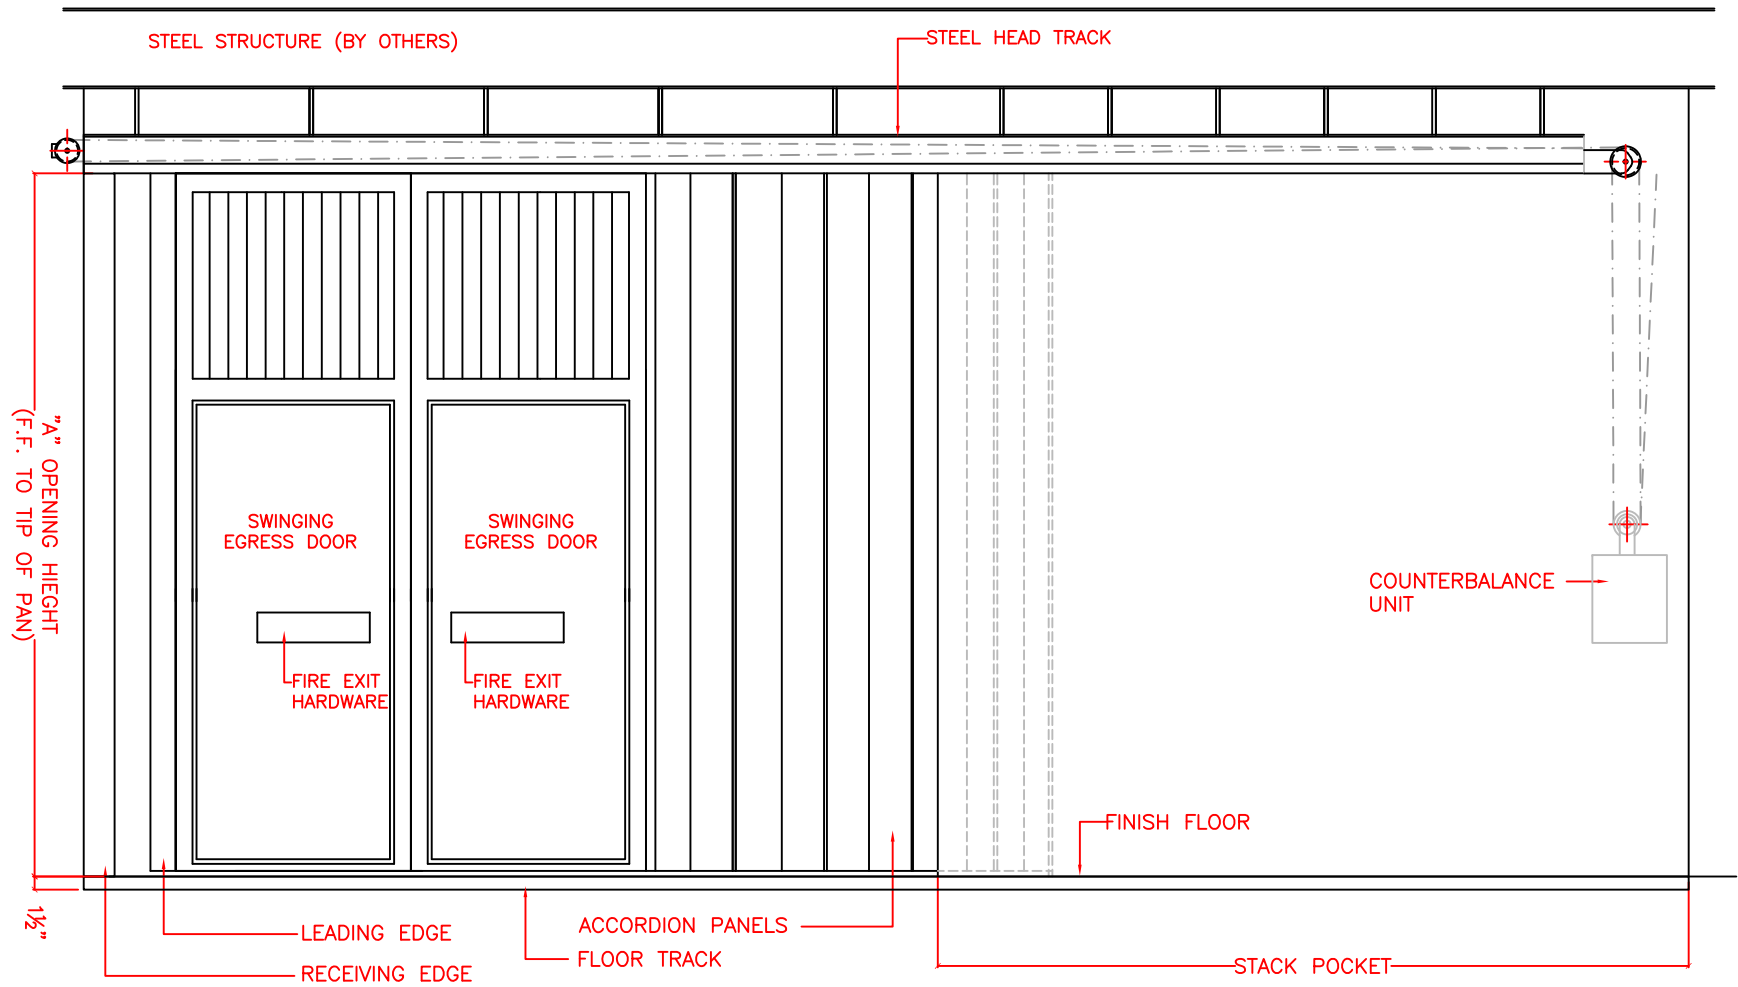

# ACCORDION FIRE DOOR MODEL AC8500

7-11002

NOTE: EGRESS DOOR MAY SWING IN OPPOSITE DIRECTION

PANEL WIDTH	"D"
7"	9"
14"	15½"

NOTE:  
HEAD TRACK MUST BE  
ENCASED IN FIRE RATED  
ENCLOSURE (BY OTHERS)

# ACCORDION FIRE DOOR MODELS AC8214/AC8414/AC8514

7-44014

NOTE:  
HEAD TRACK MUST BE  
ENCASED IN FIRE RATED  
ENCLOSURE (BY OTHERS)

FLOOR TRACK (OPTIONAL)

# ACCORDION FIRE DOOR MODELS AC8200/AC8400/AC8500

7-43000

7-43001

**LEADING EDGE/RECEIVING EDGE DETAIL**  
**SINGLE PARTING**

**LEADING EDGE/RECEIVING EDGE DETAIL**  
**SINGLE PARTING**

BI-PARTING ACCORDION FIRE DOOR MODELS AC8200/AC8400/AC8500

AC8500-14" PANEL	
DOOR LENGTH	POCKET LENGTH
UPTO 8'-0"	106"
8'-0" - 12'-0"	112"
12'-0" - 16'-0"	118"

AC8600/AC8800-14" PANEL	
DOOR LENGTH	POCKET LENGTH
UPTO 4'-0"	34"
4'-0" - 8'-0"	40"
8'-0" - 12'-0"	46"
12'-0" - 16'-0"	52"
16'-0" - 20'-0"	58"
20'-0" - 24'-0"	64"
24'-0" - 28'-0"	70"
28'-0" - 32'-0"	76"