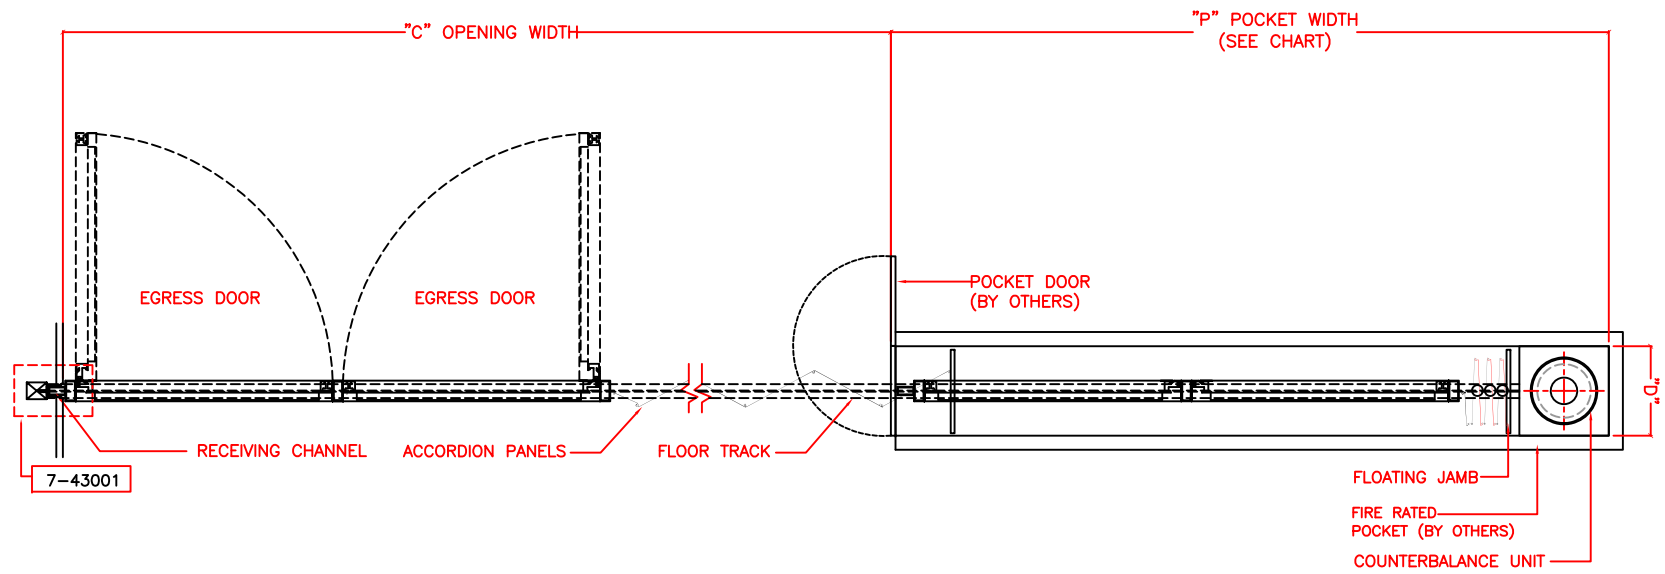

# ACCORDION FIRE DOOR MODEL AC8500

7-11002

NOTE: EGRESS DOOR MAY SWING IN OPPOSITE DIRECTION

PANEL WIDTH	"D"
7"	9"
14"	15½"

NOTE:  
HEAD TRACK MUST BE  
ENCASED IN FIRE RATED  
ENCLOSURE (BY OTHERS)