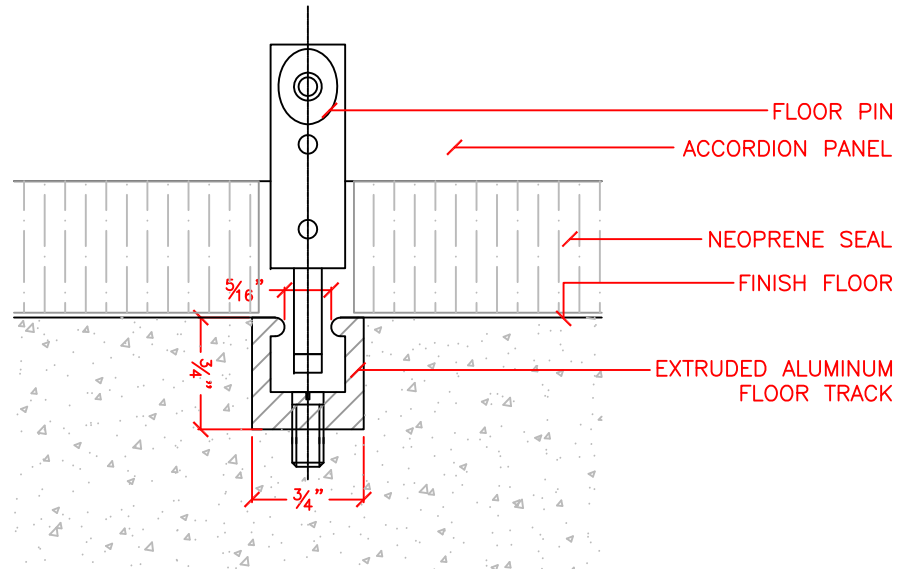

# ACCORDION FIRE DOOR MODEL AC8500

7-11002

NOTE: EGRESS DOOR MAY SWING IN OPPOSITE DIRECTION

PANEL WIDTH	"D"
7"	9"
14"	15½"

NOTE:  
HEAD TRACK MUST BE  
ENCASED IN FIRE RATED  
ENCLOSURE (BY OTHERS)

# ACCORDION FIRE DOOR MODELS AC8214/AC8414/AC8514

7-44014

NOTE:  
HEAD TRACK MUST BE  
ENCASED IN FIRE RATED  
ENCLOSURE (BY OTHERS)

FLOOR TRACK (OPTIONAL)