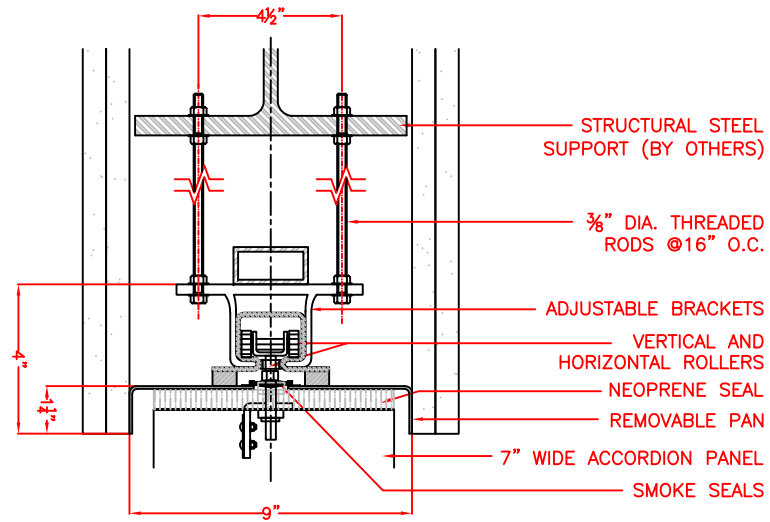

# ACCORDION FIRE DOOR MODEL AC8500

7-11002

NOTE: EGRESS DOOR MAY SWING IN OPPOSITE DIRECTION

PANEL WIDTH	"D"
7"	9"
14"	15½"

NOTE:  
HEAD TRACK MUST BE  
ENCASED IN FIRE RATED  
ENCLOSURE (BY OTHERS)

# ACCORDION FIRE DOOR MODELS AC8214/AC8414/AC8514

7-44014

NOTE:  
HEAD TRACK MUST BE  
ENCASED IN FIRE RATED  
ENCLOSURE (BY OTHERS)

FLOOR TRACK (OPTIONAL)