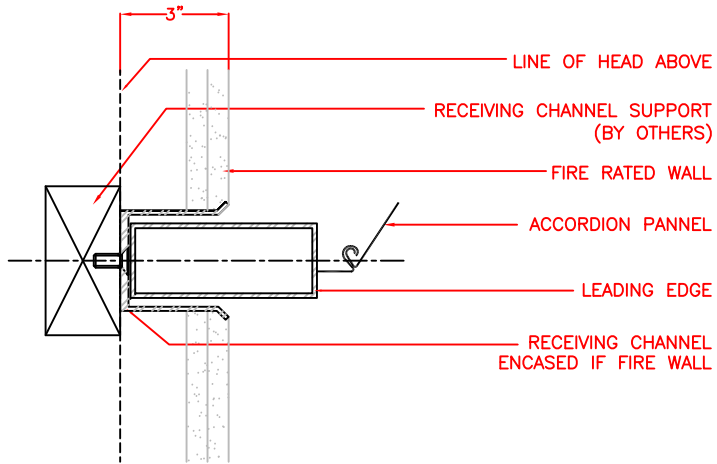

ACCORDION FIRE DOOR MODELS AC8200/AC8400/AC8500

7-43000

7-43001

LEADING EDGE/RECEIVING EDGE DETAIL
SINGLE PARTING