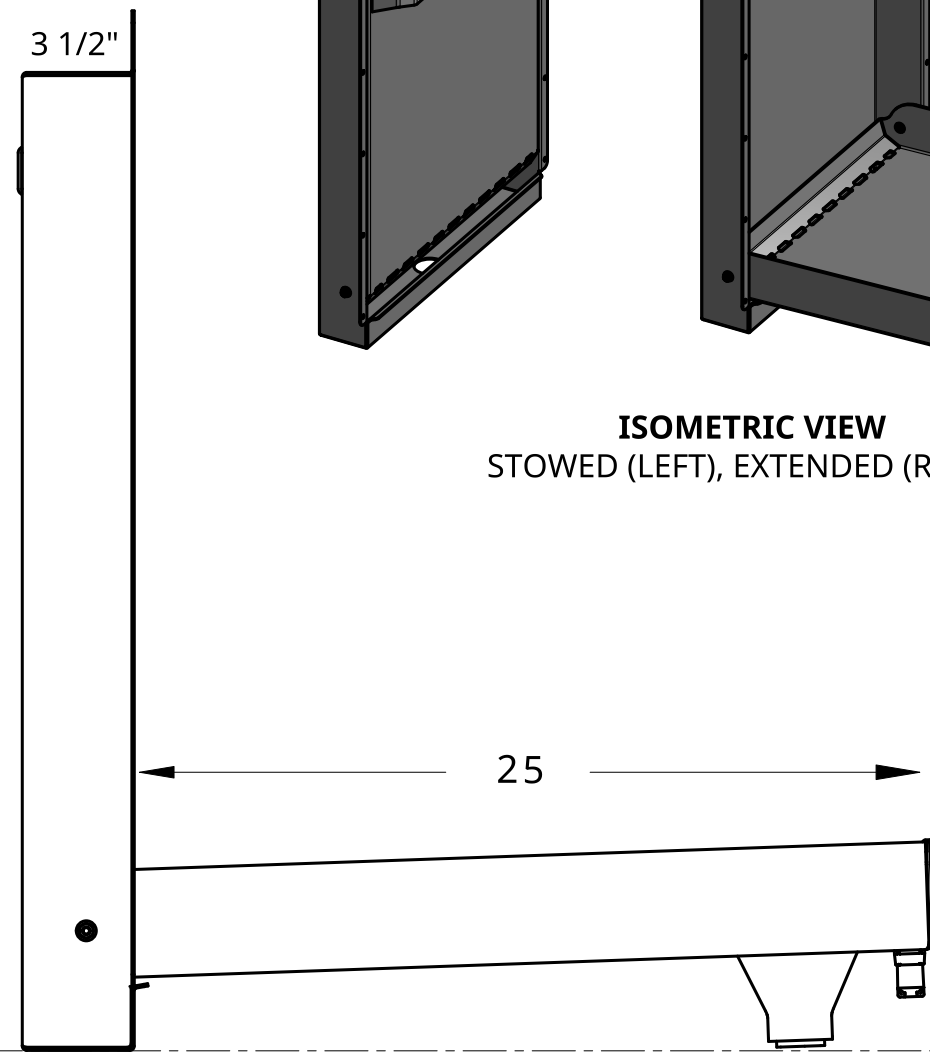

B

B

A

A

**ISOMETRIC VIEW**  
STOWED (LEFT), EXTENDED (RIGHT)

FLOOR

SLOT WIDTH

TITLE			
TETRAVAN FLUSH MOUNT SHOWER			
SIZE	DWG NO.	REV.	
B	TV-00036	C	
SCALE	WEIGHT	SHEET	
1:6	---	1 of 1	