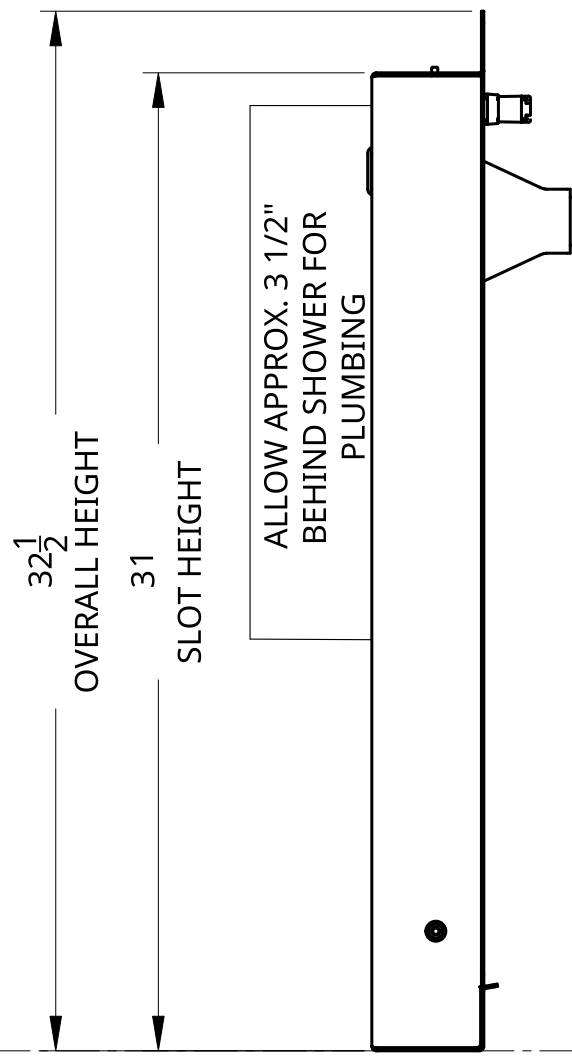

4

3

2

1

D

D

C

C

B

B

A

A

**ISOMETRIC VIEW**  
STOWED (LEFT), EXTENDED (RIGHT)

FLOOR

SLOT WIDTH

TITLE			
TETRAVAN FLUSH MOUNT SHOWER			
SIZE	DWG NO.	REV.	
B	TV-00036	C	
SCALE	WEIGHT	SHEET	
1:6	---	1 of 1	

4

3

1