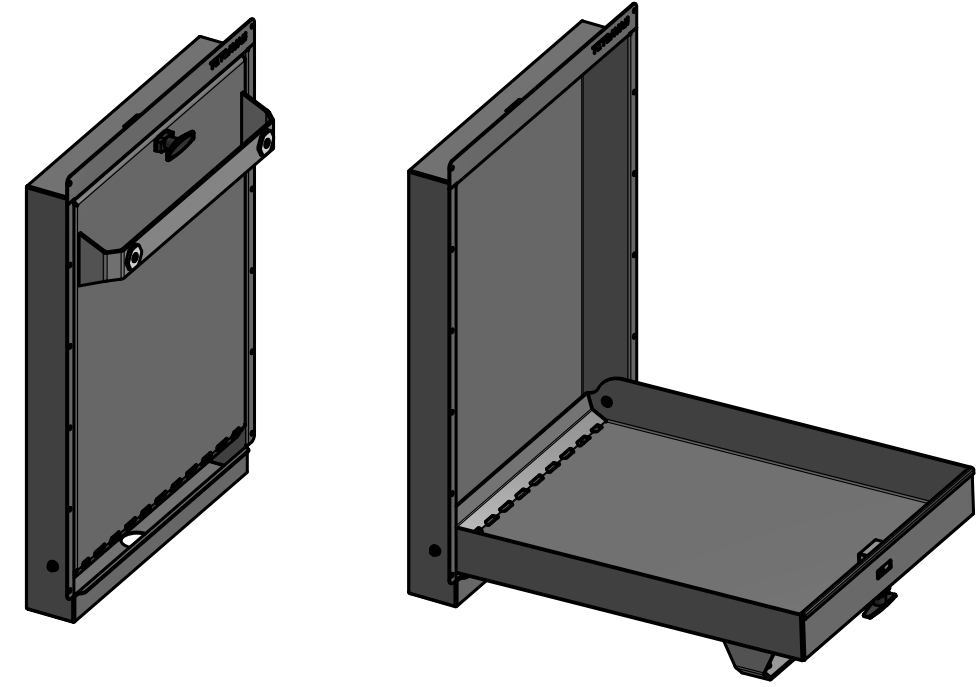

B

B

A

A

**ISOMETRIC VIEW**  
STOWED (LEFT), EXTENDED (RIGHT)

FLOOR

SLOT WIDTH

TITLE			
TETRAVAN FLUSH MOUNT SHOWER			
SIZE	DWG NO.	REV.	
B	TV-00036	C	
SCALE	WEIGHT	SHEET	
1:6	---	1 of 1	