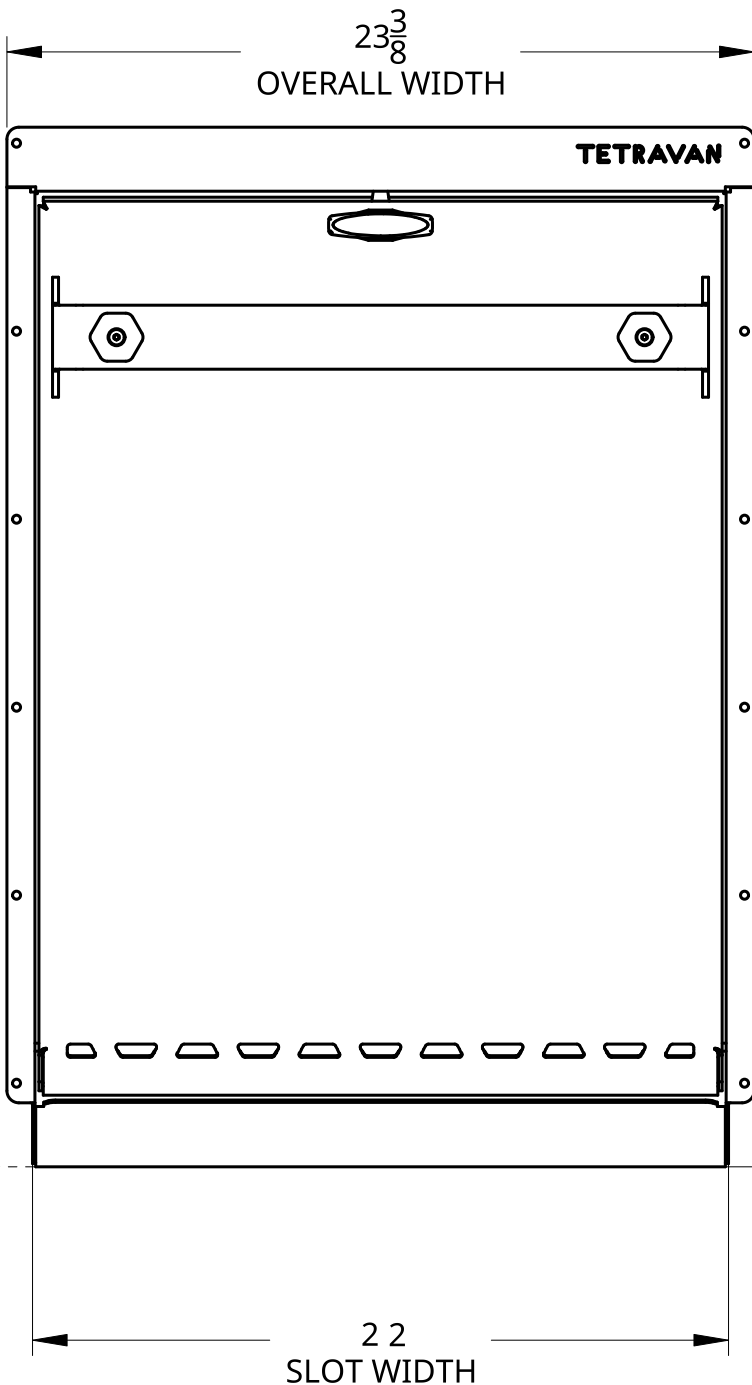

4

3

2

1

D

D

C

C

B

B

A

A

**ISOMETRIC VIEW**  
STOWED (LEFT), EXTENDED (RIGHT)

FLOOR

SLOT WIDTH

TITLE			
TETRAVAN FLUSH MOUNT SHOWER			
SIZE	DWG NO.	REV.	
B	TV-00036	C	
SCALE	WEIGHT	SHEET	
1:6	---	1 of 1	