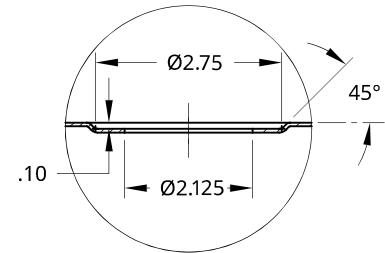

TETRAVAN

ALL-IN-ONE GALLEY COUNTERTOP

DRAIN DETAIL