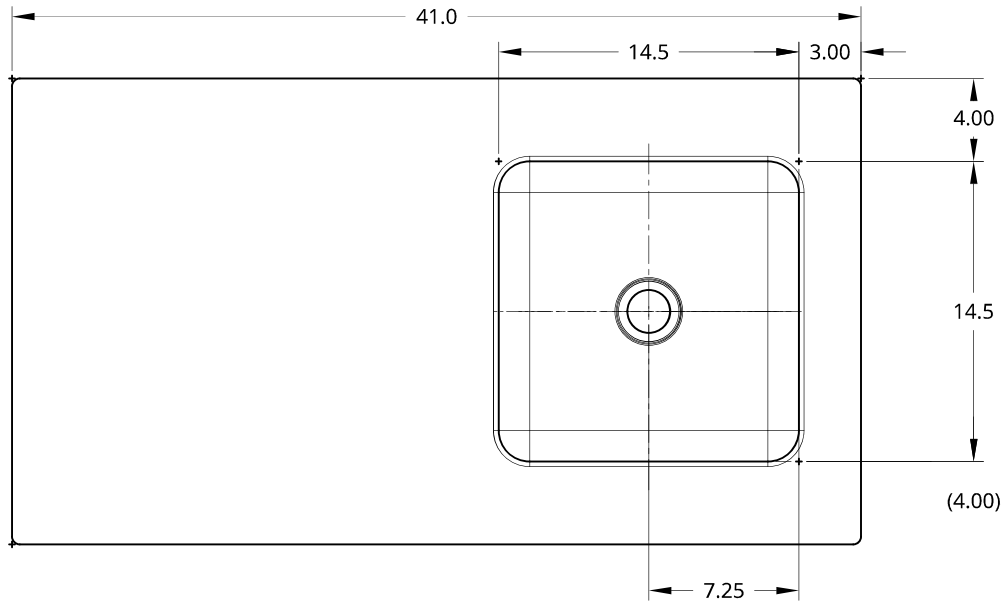

TETRAVAN

ALL-IN-ONE GALLEY COUNTERTOP

DRAIN DETAIL