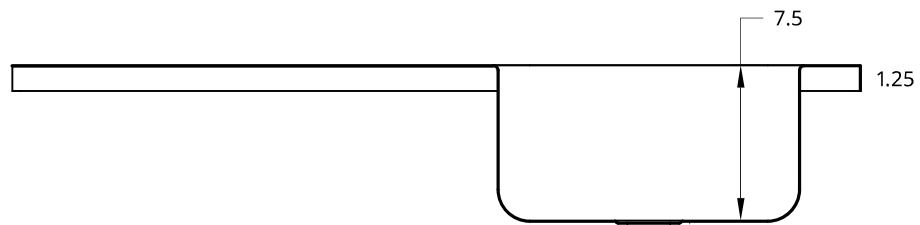

TETRAVAN

ALL-IN-ONE GALLEY COUNTERTOP

DRAIN DETAIL