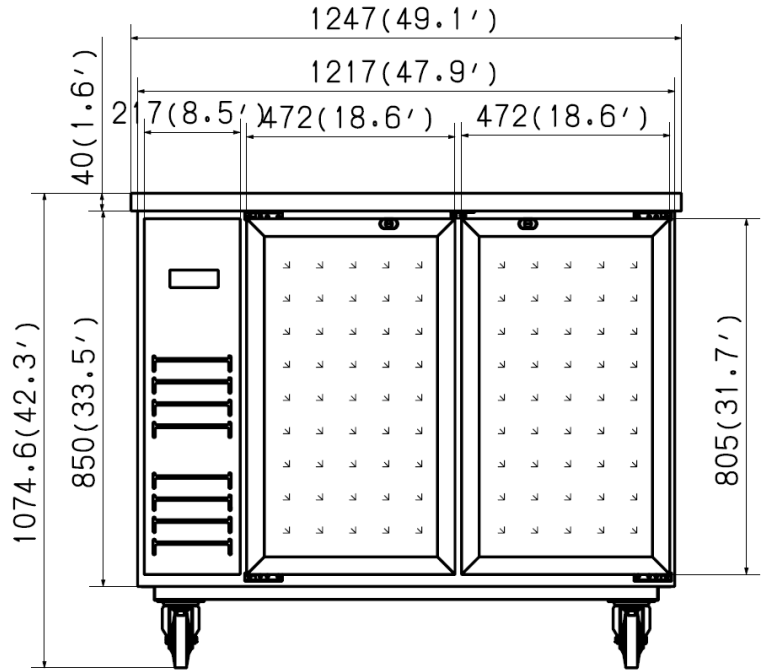

Model:
VP48G

49" Glass Door Back Bar Cooler

Two Section - Swing Door - 10.5 cu. ft. Capacity

Technical Data

Dimensional Data

Exterior Dimensions	49.1"W x 24.4"D x 42.3"H
Interior Dimensions	37.2"W x 21.6"D x 33.5"H
Net Storage Capacity	10.5 cu. ft.
Product Capacity	12oz btls 36 6-pks
Net Weight	251 lbs.
Crated Weight	306 lbs.
Shipping Dimensions	50.6"W x 26"D x 44.1"H

Refrigeration Data

Temperature Range	33°F - 41°F
Refrigerant	R290
Refrigerating System	Capillary Tube
Temperature Controller	Digital
Horsepower	2/5

Construction Data

Exterior Material	Black Powder Coat Steel
Interior Floor Material	Stainless Steel
Interior Wall Material	Stainless Steel
Insulation	2.4" CFC Free Polyurethane
Shelves	4 Heavy Duty Epoxy Coated

Electrical Data

Interior Lighting	Efficient LED
Amps	3
Voltage/Frequency/Phase	115V/60Hz/1
Plug Type	NEMA 5-15P
Electrical Cord Length	8 ft.

FRONT VIEW