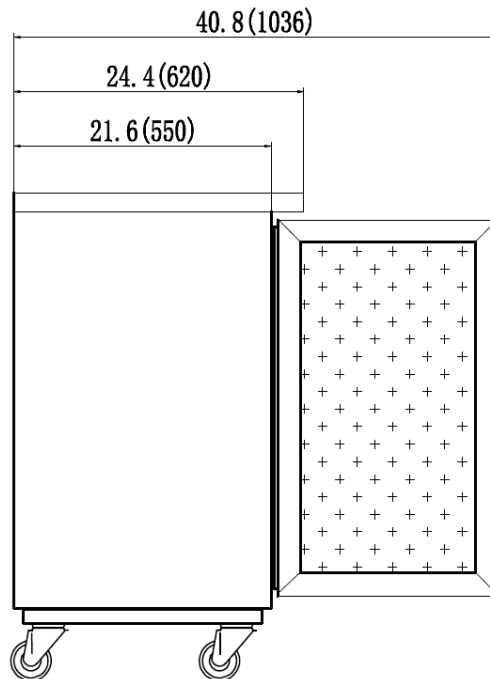

SIDE VIEW

Valpro Commercial Refrigeration
203 Kelsey Ln., Building G
Tampa, FL 33619

Tel: 813-502-0300
1-888-VALPRO-8
www.valprorefrigeration.com