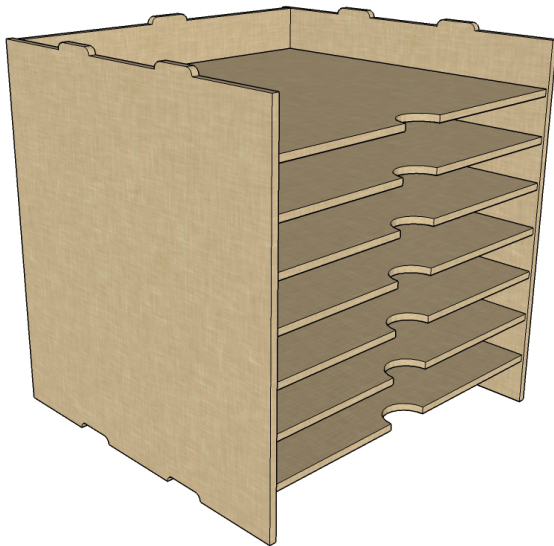

Assembly Diagram: J004 - 12 x 12" Paper storage unit

Always dry fit first then use a suitable wood adhesive

Stacking