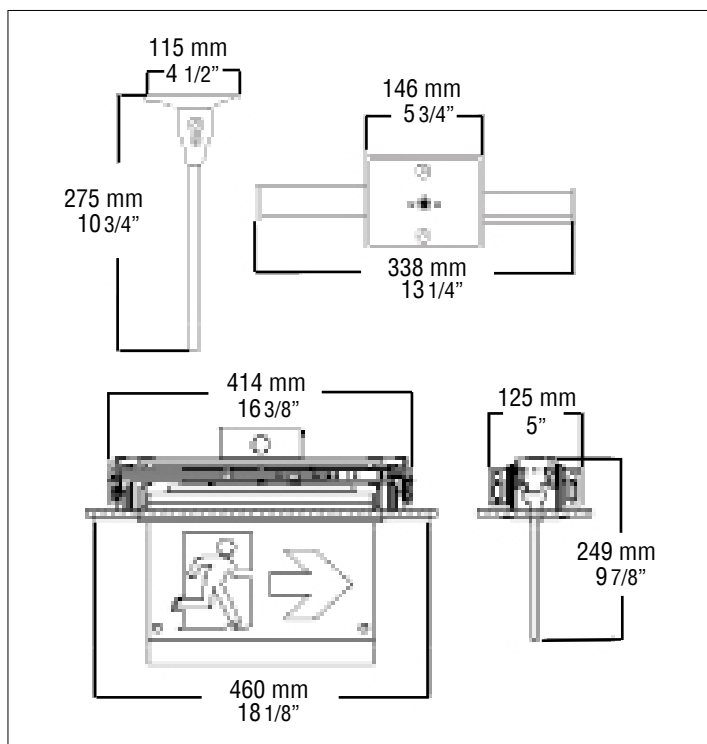

CURVA RM

Surface / Recessed Edge-Lit Running Man

Project Name: _____ Model Number: _____
 Prepared By: _____ Date: _____

FEATURES & BENEFITS

- Surface wall, ceiling or end mounting
- Edge-Lit LED technology
- White aluminum housing is standard
- Self-powered models provide 120 minute run time
- CSA 22.2 No. 141-15 Performance Certified

DIMENSIONS

EXTERNAL SPECIFICATIONS

The CURVA RM is designed with a minimalist-inspired aluminum housing that is offered standard in white. The high clarity acrylic panel is standard in a universal face with universal pictograms. The housing rotates from 0° to 180° for precise positioning. An external LED status indicator and test switch is standard on all self-powered models. 120-347V is standard.

INTERNAL SPECIFICATIONS

AC ONLY, and SELF-POWERED: standard 120-347VAC input, Self-powered versions use sealed nickel-cadmium batteries to provide a minimum 120 minutes of emergency duration. Electronic cut-off circuit prevents over-discharge. CURVA signs configured for AC/DC operation feature a universal 2 wire DC input; 6VDC - 24VDC.

NOTE: 50001063 (white recessed mount kit); 50001077 (brushed aluminum recessed mount kit)

CURVA RM

Surface / Recessed Edge-Lit Running Man

PRE-BUILT INVENTORY

ORDERING CODE	SHORT DESCRIPTION	LONG DESCRIPTION
19011006	CRV-RM-L-U-S-0LR	CURVA EDGE-LIT R/M AC ONLY CLEAR LED UNIVERSAL SURFACE MOUNT WHITE FINISH 120347V INPUT
19011057	CRV-RM-L-U-S-0LR-UDC	CURVA EDGE-LIT R/M CLEAR LED UNIVERSAL SURFACE MOUNT WHITE FINISH 120347V INPUT-UDC
19011007	CRV-RM-SP-L-U-S-0LR	CURVA EDGE-LIT R/M S/P CLEAR LED UNIVERSAL SURFACE MOUNT WHITE FINISH 120347V INPUT 120MIN