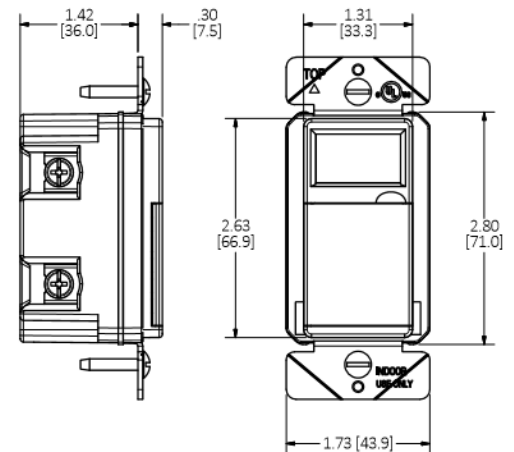

Listings

UL 917 and 244A Listed

Specifications

Housing	Polycarbonate
Mounting Strap	Zinc Plated Steel
Dimensions (Overall)	4.125" H x 1.625" W x 1.50" D

Performance

Electrical	
Operating Voltage	120V AC
Wiring	Neutral Wire Required
Mechanical	
Terminal Accommodations	#14 AWG min. - #12 AWG max.
Environmental	
Operating Location	Indoor Use Only
Operating Temperature	32°F to 104°F (0°C to 40°C) with rate of change not exceeding 20°F(11°C) per hour
Controls	
Operation Modes	Automatic, Countdown, Manual and Random
Load Capacity	
Electronic Ballast/LED	5A
Motor	1/2 hp
Resistive	15A