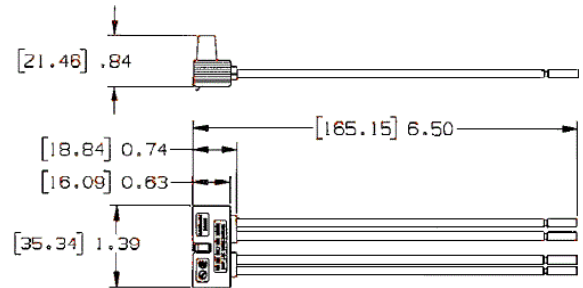

Switches, Single Pole Pilot Connector
Accessories
SNAPConnect® Switch Pigtailed
Connector

HUBBELL

Features

- Clear terminal housing
- No exposed live parts
- Fully insulated

Ordering Information

Description	Lead Colors	UPC	Catalog Number
Clear right angle terminal, 6 inch leads, solid wire	2) Black, 1) White, 1) Green	783585186030	SNAPSPP1NA

Listings

UL Listed
CSA Certified

Online Resources

Customer Use Drawing
eCatalog
Installation Instructions

Dimensions in Inches (mm)

Hubbell Wiring Device-Kellems • Hubbell Incorporated (Delaware) • 40 Waterview Drive • Shelton, CT 06484