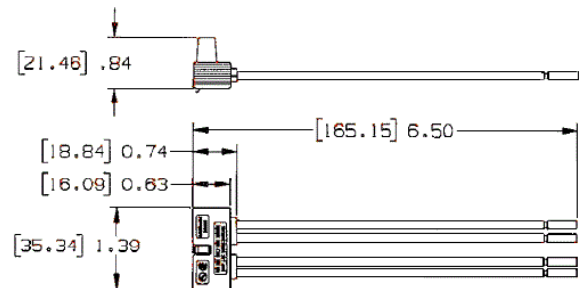

Switches, Three Way Connector
Accessories
SNAPConnect® Switch Pigtailed
Connector

HUBBELL

Features

- Clear terminal housing
- No exposed live parts
- Fully insulated

Ordering Information

| Description | Lead Colors | UPC | Catalog Number |
|--|----------------------------|--------------|----------------|
| Clear right angle terminal, 6 inch leads, solid wire | 2) Red, 1) Black, 1) Green | 783585189970 | SNAP3W1NA |

Listings

UL Listed
CSA Certified

Online Resources

[Customer Use Drawing](#)
[eCatalog](#)
[Installation Instructions](#)

Dimensions in Inches (mm)

Hubbell Wiring Device-Kellems • Hubbell Incorporated (Delaware) • 40 Waterview Drive • Shelton, CT 06484