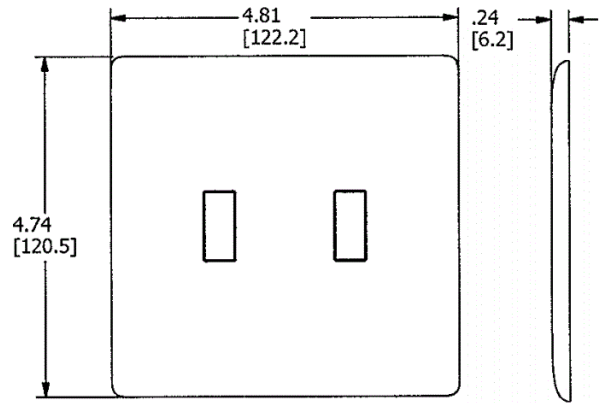

Wallplates

Snap-On Screwless Wallplates

HUBBELL

Features

- Clean, elegant look
- No visible screws
- Snap-on cover plate completely covers sub-plate eliminating dirt build-up around the edges
- Adds a finishing touch to any interior

Ordering Information

Description	Color	UPC	Catalog Number
Snap-On Screwless Wallplates	White	883778306228	NPS262W

Listings

UL and CSA

Specifications

Cover and Base Material	Polycarbonate
Plate Type	2-Gang
Screws Subplate	Captive Stainless Steel

Online Resources

[eCatalog](#)

Dimensions in Inches (mm)

Hubbell Wiring Device-Kellems • Hubbell Incorporated (Delaware) • 40 Waterview Drive • Shelton, CT 06484

Phone (800) 288-6000 • Fax (800) 255-1031 • Specifications subject to change without notice.