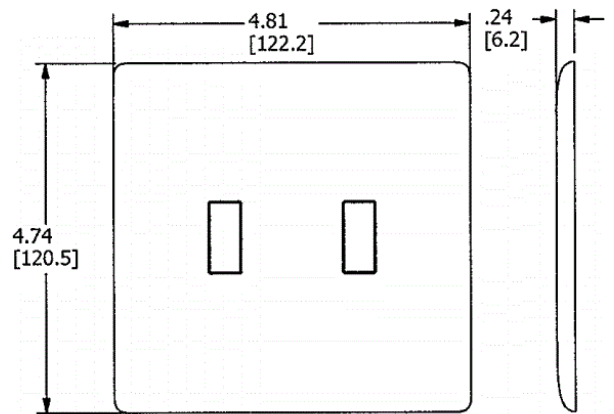

Ordering Information

Description	Color	UPC	Catalog Number
Snap-On Screwless Wallplates	Ivory	883778306211	NPS262I

Listings

UL and CSA

Specifications

Cover and Base Material	Polycarbonate
Plate Type	2-Gang
Screws Subplate	Captive Stainless Steel

Online Resources

[eCatalog](#)

Dimensions in Inches (mm)

Hubbell Wiring Device-Kellems • Hubbell Incorporated (Delaware) • 40 Waterview Drive • Shelton, CT 06484

Phone (800) 288-6000 • Fax (800) 255-1031 • Specifications subject to change without notice.