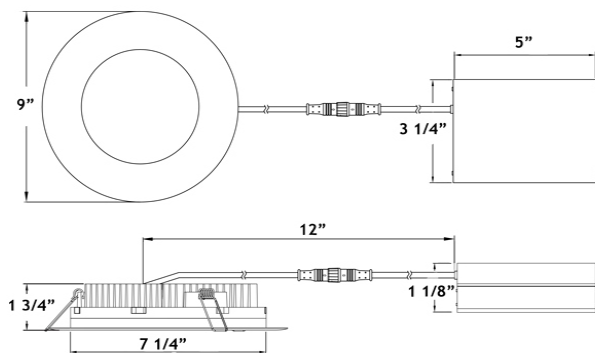

LY82RCD

8" Round Slim Recessed LED 33W

Type IC, Wet & Air-Tight

DESCRIPTION

8" Round Recessed LED With Integral Driver In Connection Box

FEATURES & BENEFITS

- 1 3/4" Deep - Install Where Ceiling Space Is Limited
- Driver Inside Connection Box - No Junction Box Needed
- Fast & Easy To Install - Save On Labor
- Type IC Rated - No Housing Required

MOUNTING

Cut Hole In Ceiling And Snap Fixture In Opening With Attached Spring Clips. Ceiling Clearance Required: 1 3/4"

DIMENSIONS: ID 7 1/4" OD 9" Cut Out 7 1/2" to 8"

120V TRIAC Dimmable Driver Included

Project:

Location:

Model #:

Qty:

Notes:

SPECIFICATION	
Applications	Recessed Ceiling Mount
Energy Used	33 W
Colour Temperature	3000 4100
Light Output	2200 2400
Halogen Equivalent	200 W
Beam Angle	110°
CRI	80
Default Driver Input	120V AC Triac Dimmable
Optional Driver Input	120V-347V AC 0-10V Dimmable
Junction Box Wire Capacity	Max 5 No 12 AWG or 8 No 14 AWG
Power Factor	0.98
Approved Location	Insulated Ceiling, Wet & Damp Locations
IP Rating	IP 54
Air Tight	Yes
Ambient Temperature	-40°F (-40°C) to +104°F (+40°C)
Projected Life	70% Light Output at 50,000 Hours
Certification	cULus, Energy Star
Warranty	10 Year Residential / 5 Year Commercial

AVAILABLE TRIMS

White

Black

ACCESSORIES

Sold Separately

Low Voltage Extension Cables. Max 40 ft Allowed

[6ft - model # EXC6](#)

[20ft - model # EXC20](#)