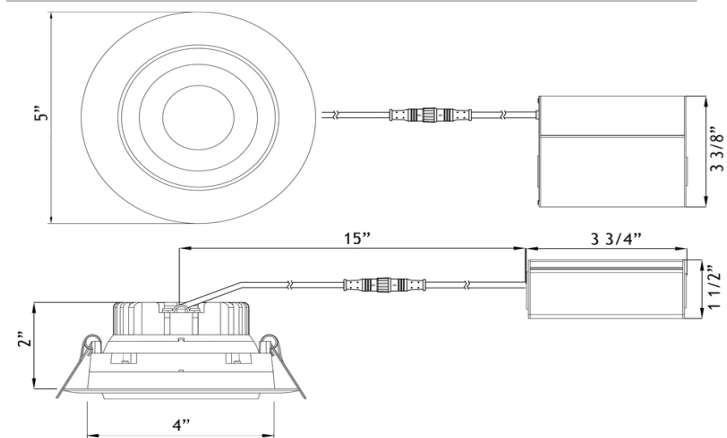

LL4G-HO

4" Eyeball Round Recessed Gimbal LED High Output 15W

DESCRIPTION

4" Eyeball Round Recessed Gimbal LED High Output 15W
With Integral Driver In Connection Box
Adjustable Yet Air-Tight Without Housing Needed

FEATURES & BENEFITS

2" Deep - Install Where Ceiling Space Is Limited
Type IC Rated - No Housing Required
Driver Inside Connection Box - No Junction Box Needed
Directional Beam - Great for Sloped Ceilings and Artwork
CRI 90+ for True Color Rendering
Available in single CCT, Dim to Warm 30-20K & 30-18K, & 5CCT

MOUNTING

Cut Hole In Ceiling And Snap Fixture In Opening With Attached Spring Clips. Ceiling Clearance Required: 2 1/2"

DIMENSIONS: ID 4" OD 5" Cut Out 4" to 4 1/2"

AVAILABLE TRIMS

ORDERING GUIDE Example LL4G-30K-HO-WH

LL4G	CCT			Trim Finish
	- xxK	- HO	- xx	
2700K	27K		WH	White
3000K	30K		BK	Black
3500K	35K		BN	Brushed Nickel
4100K	41K			
5000K	50K			
DTW 30K-20K	32K	Dim to Warm 3000K to 2000K		
DTW 30K-18K	3018K	Dim to Warm 3000K to 1800K		
5CCT	5CCT	User selectable 27-30-35-40-50K		

Project: _____

Location: _____

Model #: _____ Qty: _____

Notes: _____