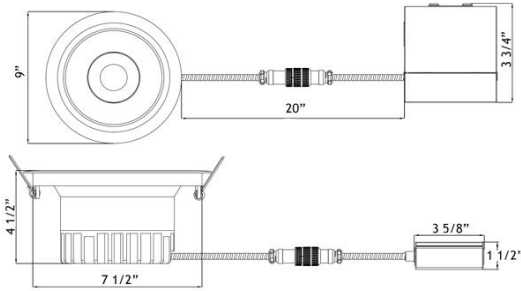

**Type IC, Air-Tight, Wet & Open Plenum**

**DESCRIPTION**

8" Round Deep Regressed LED - Elegant Design Without Glare  
Commercial Grade Quality Built To Last

**FEATURES & BENEFITS**

30W up to 3000 lm with CRI 90+  
2700, 3000, 3500, 4000 & 5000K options  
Type IC, Air-Tight & Wet - No Housing Required  
4 1/2" Deep - Install Where Ceiling Space Is Limited  
Armored Cable & Metal Connectors - Open Plenum Rated  
Driver Inside Connection Box with Romex Quick Connectors  
and Knock Outs - Fast Installation & No Junction Box Needed

**DIMENSIONS** ID 7 1/2" OD 9" Cut Out 7 1/2" to 8"

Ceiling Clearance Required: 4"

120V TRIAC Dimmable Driver Included Optional 120V-347V

0-10V Dimmable  
Order Separately  
[model # LLL-LD3580TR](#)

**ORDERING GUIDE** Example **LD8R-5CCT-HO-WR-WT**

## 8" Round Deep Regressed LED Open Plenum High Output 30W

Project: \_\_\_\_\_

Location: \_\_\_\_\_

Model #: \_\_\_\_\_ Qty: \_\_\_\_\_

Notes: \_\_\_\_\_

SPECIFICATION	
Applications	Recessed Ceiling Mount
Energy Used	30W
Color Temperature (K)	2700   3000   3500   4000   5000
Light Output (lm)	2630   2700   2810   2900   3000
Beam Angle	38°
CRI	90 +
Default Driver Input	120V AC Triac Dimmable
Optional Driver Input	120V-347V AC 0-10V Dimmable
Junction Box Wire Capacity	Max 5 No 12 AWG or 8 No 14 AWG
Power Factor	0.98
Approved Location	Insulated Ceilings, Open Plenum, Wet
IP Rating	IP 54
Air Tight	Yes
Ambient Temperature	-40°F (-40°C) to +104°F (+40°C)
Projected Life	70% Light Output at 50,000 Hours
Certification	cULus, Energy Star, T24
Warranty	10 Year Residential / 5 Year Commercial

**AVAILABLE TRIMS**

ACCESSORIES

Sold Separately

[Armored Low Voltage Extension 10ft model # MEC10](#)

[26" Long Flat Rough-In Plate model # RIP8](#)

[Goof Ring White OD 9 1/2" model # GR8](#)

[Goof Ring White OD 10 1/2" model # GR810](#)