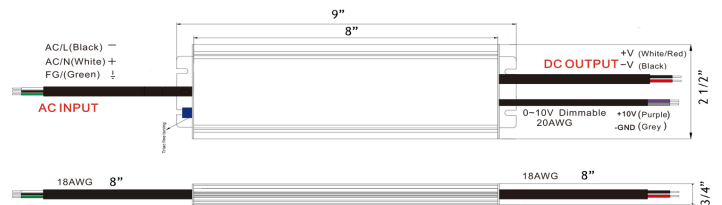

For Residential Applications at 80% Load

FEATURES & BENEFITS

3/4" Deep - Fits Where Space Is Limited

Triac and 0-10V Dimmable

Wet Location Certified

WIRING DIAGRAM

The below diagram shows both Triac and 0-10V options and if for information purpose only.

Always use the wiring diagram of dimmer manufacturer.

Do not connect other light fixtures in the same circuit.

SPECIFICATION

SPECIFICATION	
Applications	LED Tape, 24V Ceiling Fixtures
Power	96 W
Input	120V
Output	24V DC
Dimmability	Triac & 0-10V down to 20%
Approved Location	Wet Location IP67
Ambient Temperature	-40°F (-40°C) to +104°F (+40°C)
Warranty	3 Year
Certification	cULus Listed File # 498189

DIMENSIONS: 8" x 2 1/2" x 3/4"

ORDERING GUIDE

Hard Wired **LBL-DC24V96W**

Plug-in **LBL-DC24V96W-PLUG**

COMPLIANCE

WARNING:

Ambient operating temperature is -40°F (-40°C) to +104°F (+40°C). Please mount in a shaded area or when mounted indoors install in a well-ventilated area. Failure to follow these instructions could lead to overheating, short life and void the warranty.