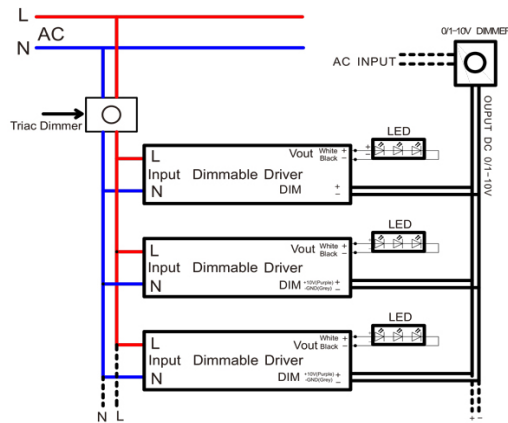

LBL-DC24V96W

24V Class 2 Power Supply 96W Dimmable

Project: _____

Location: _____

Qty: _____

Notes: _____

DESCRIPTION

24V Class 2 Power Supply 96W

For Residential Applications at 80% Load

FEATURES & BENEFITS

3/4" Deep - Fits Where Space Is Limited

Triac and 0-10V Dimmable

Wet Location Certified

WIRING DIAGRAM

The below diagram shows both Triac and 0-10V options and if for information purpose only.

Always use the wiring diagram of dimmer manufacturer.

Do not connect other light fixtures in the same circuit.

SPECIFICATION

SPECIFICATION	
Applications	LED Tape, 24V Ceiling Fixtures
Power	96 W
Input	120V
Output	24V DC
Dimmability	Triac & 0-10V down to 20%
Approved Location	Wet Location IP67
Ambient Temperature	-40°F (-40°C) to +104°F (+40°C)
Warranty	3 Year
Certification	cULus Listed File # 498189

DIMENSIONS: 8" x 2 1/2" x 3/4"

ORDERING GUIDE

Hard Wired **LBL-DC24V96W**

Plug-in **LBL-DC24V96W-PLUG**

COMPLIANCE

WARNING:

Ambient operating temperature is -40°F (-40°C) to +104°F (+40°C). Please mount in a shaded area or when mounted indoors install in a well-ventilated area. Failure to follow these instructions could lead to overheating, short life and void the warranty.