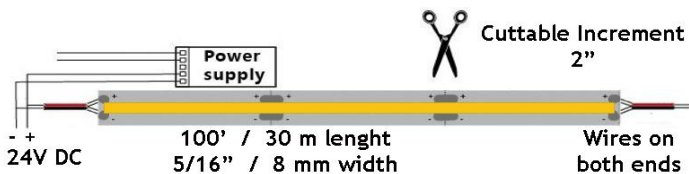

3. Cut on trim marks