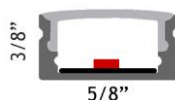

ACCESSORIES

Sold Separately

Aluminum Channel 3.3 ft (1 m) long
Silver with white diffuser model # **XC610**
Black with black diffuser model # **XC610-BK**