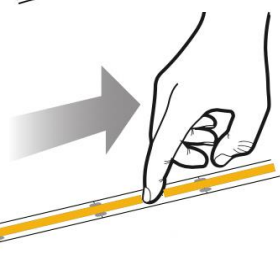

## DESCRIPTION

- COB LED 4 mm wide super flexible strip 24V for dry locations
- Seamless linear light - no diffused cover needed
- No hotspots and with CRI 90+ for vibrant colors
- Higher efficiency and more flexible than SMD LED strips
- Easy to install and low maintenance
- Double sided adhesive 3M tape and wires on both ends

## INSTALLATION INSTRUCTIONS

1. Remove backing paper to reveal adhesive tape

2. Press LED tape firmly onto clean smooth surface that adsorbs heat, such as metal or glass. Start at one end and gradually move along surface, making sure tape is smooth and not creased

## WARNING

LED tape gets hot. Mounting firmly and securely on smooth and thermo conductive surface such as metal or glass is critical for proper thermal management and long life.

Not following these instructions voids the warranty