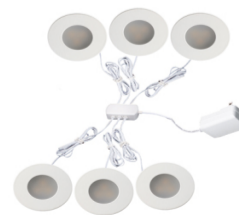

DESCRIPTION

1" Mini Puck LED 12V DC
 5 pack single units or 6 pack with plug-in driver
 Ultra-compact, versatile, easily connected via daisy chained low voltage cable to an either remote mounted class 2 power supply or solar inverter.
 Die cast aluminum housing
 Recessed only, great for under cabinet lighting, niche lighting, RV & trailers, off-grid solar.

ACCESSORIES

Sold Separately

Hard Wired Driver model # **HBL024-120-12-D**
 Triac Dimmable Input 120V AC output 12V DC 24W
 Connect Up To 20 Puck Lights To This Driver

Included with 6 pack

Plug-In Driver model # **WLS-PD30LU-24**
 Not Dimmable Input 120V AC output 12V DC 12W
 Connect Up To 10 Puck Lights To This Driver

Included with 6 pack

6-Port Hub model # **AD-107THB1**

Extension Cable 6 feet model # **PEX6**

ORDERING GUIDE

Description / model #

Sold in 2 packages

5 pack pucks only no connectors
 White Trim 3000K: **5P-AD-108-3K-WH**
 Black Trim 3000K: **5P-AD-108-3K-BK**
 White Trim 4000K: **5P-AD-108-4K-WH**
 Black Trim 4000K: **5P-AD-108-4K-BK**

6 pack with connectors, 6 port hub and non-dimmable plug-in driver
 White Trim 3000K: **6P-AD-108-3K-D-H-WH**
 Black Trim 3000K: **6P-AD-108-3K-D-H-BK**
 White Trim 4000K: **6P-AD-108-4K-D-H-WH**
 Black Trim 4000K: **6P-AD-108-4K-D-H-BK**