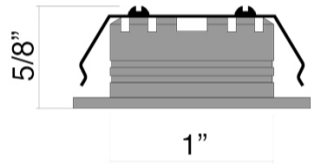

FEATURES & BENEFITS

70 lm with CRI 90+
 Only 5/8" Deep
 Approved for Damp Locations
 Fast & easy to install

DIMENSIONS: ID 1" OD 1 5/16" Depth 5/8"

Cut Out 1 1/16"

Stock Trims and Light Colors

Round White & Black
 3000K & 4000K
 Other Trim & Light Colors
 Available By Custom Order

WIRING DIAGRAM

Project: _____

Location: _____

Model: _____ Qty: _____

Notes: _____

SPECIFICATION	
Applications	Displays, Cabinets, Mini Recessed, Soffits, Solar
Energy Used	1 W
Color Temperature (K)	3000 4000
Light Output (lm)	70 80
Halogen Equivalent	5 W
Beam Angle	100°
CRI	90 +
Input	12V DC
Dimming	Dimmable with external 12V drivers
Approved Location	Damp Locations
Air Tight	Yes
Ambient Temperature	-4°F (-20°C) to +104°F (+40°C)
Projected Life	70% Light Output at 50,000 Hours
Certification	cETLus
Warranty	3 Year