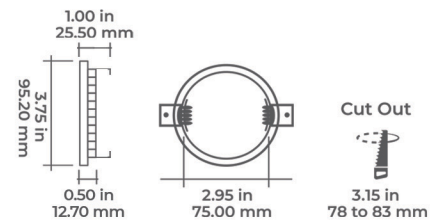

Recessed LED Slim Panels

Product Code	Input Voltage	Power	Lumen	CRI	Beam Angle	Color Temp	Body color	Size
CL-DS-36-3CCT-WH	110-130 VAC	6W	650lm	>85	120°	3CCT Adjustable 3000K-4000K-5000K	White	3inch
CL-DS-49-3CCT-WH	110-130 VAC	9W	950lm	>85	120°	3CCT Adjustable 3000K-4000K-5000K	White	4inch
CL-DS-36-5CCT-WH	90-130 VAC	6W	550lm	>85	120°	5CCT Adjustable 2700K-3000K-3500K-4000K-5000K	White	3inch
CL-DS-49-5CCT-WH	90-130 VAC	9W	800lm	>85	120°	5CCT Adjustable 2700K-3000K-3500K-4000K-5000K	White	4inch
CL-DS-36-5CCT-BL	90-130 VAC	6W	550lm	>85	120°	5CCT Adjustable 2700K-3000K-3500K-4000K-5000K	Black	3inch
CL-DS-49-5CCT-BL	90-130 VAC	9W	800lm	>85	120°	5CCT Adjustable 2700K-3000K-3500K-4000K-5000K	Black	4inch

3" Recessed LED Slim Panel

4" Recessed LED Slim Panel