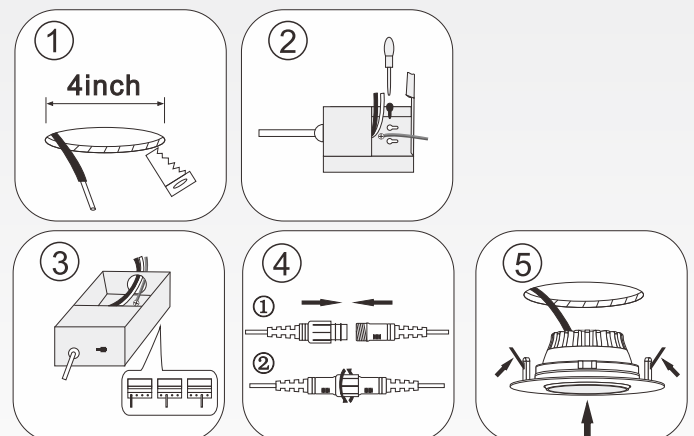

Free Combination

Dimension:

Installation:

1. Cut off power before installation.
Drill a hole on the ceiling. (Step 1)
2. Install the junction box, and connect the lamp driver.
(Step 2)(Step 3)
3. Connect the lamp connectors and locked it with the DC end of the driver. (Step 4)
4. Fasten the clip to the ceiling. (Step 5)
5. Turn on the power to make sure the downlight is well installed.