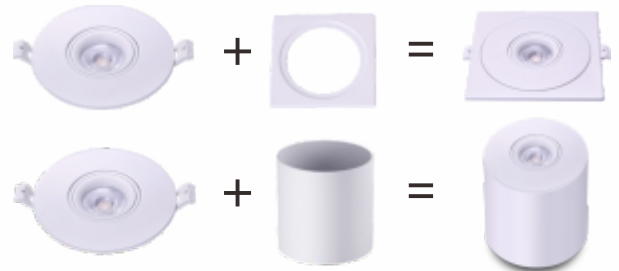

PRODUCT NAME :	LED DOWNLIGHT
MODEL NO. :	NXCOB60-12W-3CCT-DIM
SPECIFICATION :	AC100-120V, 50-60Hz, 0.3A max, 12W
WORKING TEMP :	-20-50(°C)
POWER FACTOR :	0.9
CRI(RA) :	>80
COLOR :	White/Black
LIGHT SOURCE :	COB
LUMEN :	>100 LM/W
BEAM ANGLE :	38°
ADJUSTABLE ANGLE:	360° Gimbal
PRODUCT SIZE :	D4.88XH1.89 inch
Cutout	4.1/8 inch
IP :	Suitable for Damp location
APPLICATION :	Home, shop, hotel..etc.
WARRANTY :	5 years
STANDARD :	ETL
COLOR TEMP :	3000K-4000K-5000K (Changeable Dimmable)

SPECIFICATION

NEXLEDS[®]
NEXLEDS LTD

Feature:

The design rights of the fixture as well as accessories belong solely to NEXLEDS LTD

1. cETLus safety standard certified.
2. Connection box is made of aluminum material.
3. Two quick connectors for easy installation.
4. Anti-glare design downlight
5. Excellent dimming effect, real 0-100% dimmable.
6. 12 watts 1200 lumens with high brightness COB light source.
7. Professional neutral color box packaging.

Free Combination

Dimension:

Installation:

1. Cut off power before installation.
Drill a hole on the ceiling. (Step 1)
2. Install the junction box, and connect the lamp driver.
(Step 2)(Step 3)
3. Connect the lamp connectors and locked it with the DC end of the driver. (Step 4)
4. Fasten the clip to the ceiling. (Step 5)
5. Turn on the power to make sure the downlight is well installed.