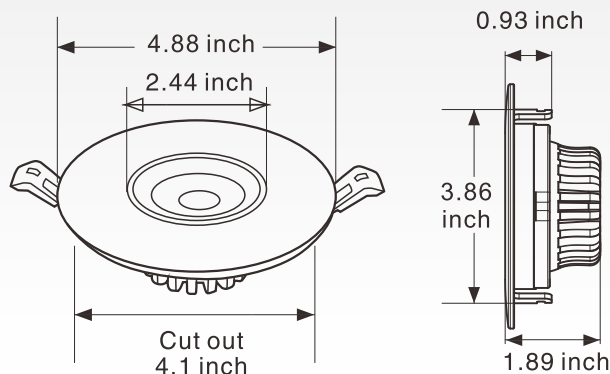

Dimension:

Installation:

1. Cut off power before installation.
  Drill a hole on the ceiling. (Step 1)
2. Install the junction box, and connect the lamp driver.
  (Step 2)(Step 3)
3. Connect the lamp connectors and locked it with the DC end of the driver. (Step 4)
4. Fasten the clip to the ceiling. (Step 5)
5. Turn on the power to make sure the downlight is well installed.