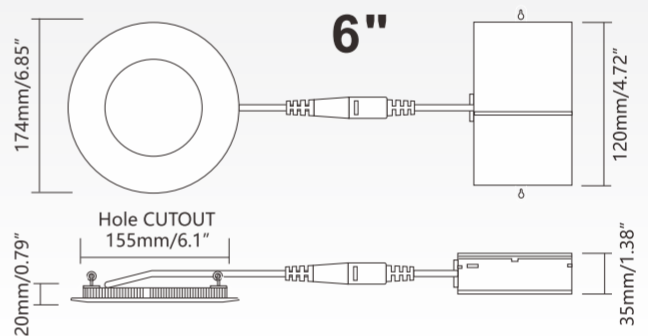

SPECIFICATION

NEXLEDS[®]
NEXLEDS LTD

5 CCT
Changeable

6" Slim Panel Downlight

NX-6ES06-5CCT

12W

Specification

PRODUCT NAME :	6" Slim Panel Downlight
MODEL NO. :	NX-6ES06-5CCT
SPECIFICATION :	AC120V; 50/60Hz; 12W
WORKING TEMP :	-13(°F) ~ +122(°F)
POWER FACTOR :	>0.90
CRI(RA) :	>90
COLOR :	White Color
LIGHT SOURCE :	SMD2835 Chip
LUMEN :	1000 LM
LIFE TIME :	50000 hrs
BEAM ANGLE :	120°
PRODUCT SIZE :	D (6.85 inch)* H (0.79 inch)
CUT OUT :	6.3 inch
IP :	Suitable for wet location
APPLICATION :	Home, Shop, Hotel
WARRANTY :	5 years
STANDARD :	ETL
DIMMABLE :	Triac Dimming
COLOR TEMP :	2700K-3000K-3500K-4000K-5000K (5 CCT Changeable)

Dimension:

Applications:

- Residential
- Property management
- Office
- Multi-family
- Healthcare
- Retail
- Hospitality

Mounting:

Step 1:
Drill hole

Step 2:
Select CCT

Step 3:
Connect the cable

Step 4:
Install the fixture