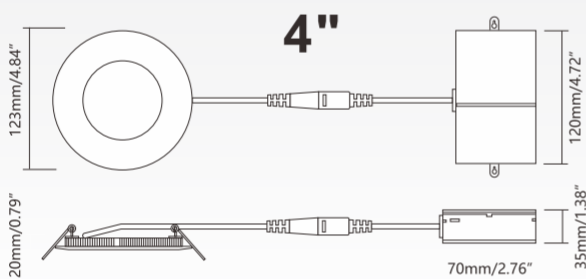

SPECIFICATION

NEXLEDS[®]
NEXLEDS LTD

5 CCT
Changeable

6" Slim Panel Downlight

NX-6ES06-5CCT

12W

Specification

PRODUCT NAME :	6" Slim Panel Downlight
MODEL NO. :	NX-6ES06-5CCT
SPECIFICATION :	AC120V; 50/60Hz; 12W
WORKING TEMP :	-13(°F) ~ +122(°F)
POWER FACTOR :	>0.90
CRI(RA) :	>90
COLOR :	White Color
LIGHT SOURCE :	SMD2835 Chip
LUMEN :	1000 LM
LIFE TIME :	50000 hrs
BEAM ANGLE :	120°
PRODUCT SIZE :	D (6.85 inch)* H (0.79 inch)
CUT OUT :	6.3 inch
IP :	Suitable for wet location
APPLICATION :	Home, Shop, Hotel
WARRANTY :	5 years
STANDARD :	ETL
DIMMABLE :	Triac Dimming
COLOR TEMP :	2700K-3000K-3500K-4000K-5000K (5 CCT Changeable)

Dimension:

Applications:

- Residential
- Property management
- Office
- Multi-family
- Healthcare
- Retail
- Hospitality

Mounting:

Step 1:
Drill hole

Step 2:
Select CCT

Step 3:
Connect the cable

Step 4:
Install the fixture