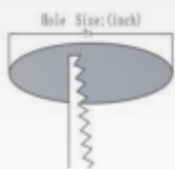

SPECIFICATION

NEXLEDS[®]
NEXLEDS LTD

5 CCT
Changeable

6" Slim Panel Downlight

NX-6ES06-5CCT

12W

Specification

PRODUCT NAME :	6" Slim Panel Downlight
MODEL NO. :	NX-6ES06-5CCT
SPECIFICATION :	AC120V; 50/60Hz; 12W
WORKING TEMP :	-13(°F) ~ +122(°F)
POWER FACTOR :	>0.90
CRI(RA) :	>90
COLOR :	White Color
LIGHT SOURCE :	SMD2835 Chip
LUMEN :	1000 LM
LIFE TIME :	50000 hrs
BEAM ANGLE :	120°
PRODUCT SIZE :	D (6.85 inch)* H (0.79 inch)
CUT OUT :	6.3 inch
IP :	Suitable for wet location
APPLICATION :	Home, Shop, Hotel
WARRANTY :	5 years
STANDARD :	ETL
DIMMABLE :	Triac Dimming
COLOR TEMP :	2700K-3000K-3500K-4000K-5000K (5 CCT Changeable)

Feature:

- Replaces legacy CFL, HID or incandescent downlights
- Provides comfortable diffused light with no dark spots
- Dimmable to 10% with a wide array of dimmers
- Pre-wired with poke-in connectors for easy installation
- Clips for secure installation onto existing cillings

Dimension:

Applications:

- Residential
- Property management
- Office
- Multi-family
- Healthcare
- Retail
- Hospitality

Mounting:

Step 1:
Drill hole

Step 2:
Select CCT

Step 3:
Connect the cable

Step 4:
Install the fixture