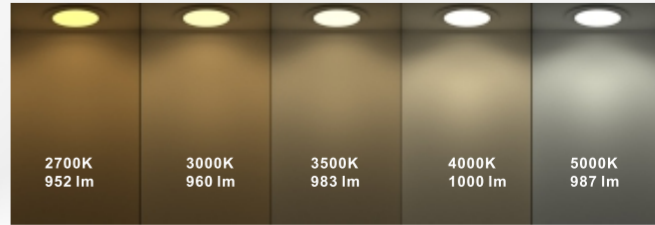

SPECIFICATION

NEXLEDS[®]
NEXLEDS LTD

5 CCT
Changeable

6" Slim Panel Downlight

NX-6ES06-5CCT

12W

Specification

PRODUCT NAME :	6" Slim Panel Downlight
MODEL NO. :	NX-6ES06-5CCT
SPECIFICATION :	AC120V; 50/60Hz; 12W
WORKING TEMP :	-13(°F) ~ +122(°F)
POWER FACTOR :	>0.90
CRI(RA) :	>90
COLOR :	White Color
LIGHT SOURCE :	SMD2835 Chip
LUMEN :	1000 LM
LIFE TIME :	50000 hrs
BEAM ANGLE :	120°
PRODUCT SIZE :	D (6.85 inch)* H (0.79 inch)
CUT OUT :	6.3 inch
IP :	Suitable for wet location
APPLICATION :	Home, Shop, Hotel
WARRANTY :	5 years
STANDARD :	ETL
DIMMABLE :	Triac Dimming
COLOR TEMP :	2700K-3000K-3500K-4000K-5000K (5 CCT Changeable)