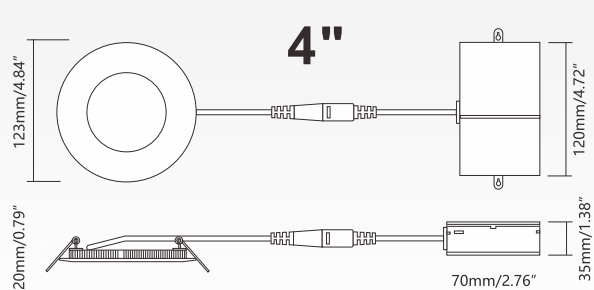

SPECIFICATION

NEXLEDS[®]
NEXLEDS LTD

5 CCT
Changeable

4" Slim Panel Downlight

NX-4ES04-5CCT

9W

Specification

PRODUCT NAME :	4" Slim Panel Downlight
MODEL NO. :	NX-4ES04-5CCT
SPECIFICATION :	AC120V; 50/60Hz; 9W
WORKING TEMP :	-13(°F) ~ +122(°F)
POWER FACTOR :	>0.90
CRI(RA) :	>90
COLOR :	White Color / Black Color
LIGHT SOURCE :	SMD2835 Chip
LUMEN :	700 LM
LIFE TIME :	50000 hrs
BEAM ANGLE :	120°
PRODUCT SIZE :	D (4.84 inch)* H (0.79 inch)
CUT OUT :	4.13 inch
IP :	Suitable for wet location
APPLICATION :	Home, Shop, Hotel
WARRANTY :	5 years
STANDARD :	ETL, ES
DIMMABLE :	Triac Dimming
COLOR TEMP :	2700K-3000K-4000K-5000K-6000K (5 CCT Changeable) 2700K-3000K-3500K-4000K-5000K (5 CCT Changeable)

Dimension:

Applications:

- Residential
- Property management
- Office
- Multi-family
- Healthcare
- Retail
- Hospitality

Mounting:

Step 1:
Drill hole

Step 2:
Select CCT

Step 3:
Connect the cable

Step 4:
Install the fixture