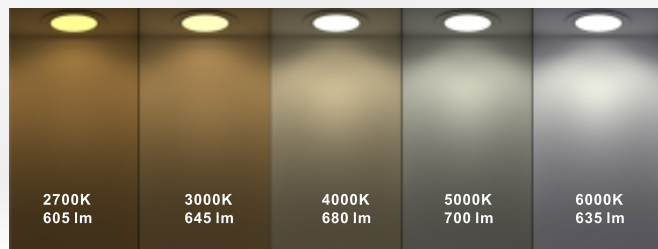

SPECIFICATION

NEXLEDS[®]
NEXLEDS LTD

5 CCT
Changeable

4" Slim Panel Downlight

NX-4ES04-5CCT

9W

Specification

PRODUCT NAME :	4" Slim Panel Downlight
MODEL NO. :	NX-4ES04-5CCT
SPECIFICATION :	AC120V; 50/60Hz; 9W
WORKING TEMP :	-13(°F) ~ +122(°F)
POWER FACTOR :	>0.90
CRI(RA) :	>90
COLOR :	White Color / Black Color
LIGHT SOURCE :	SMD2835 Chip
LUMEN :	700 LM
LIFE TIME :	50000 hrs
BEAM ANGLE :	120°
PRODUCT SIZE :	D (4.84 inch)* H (0.79 inch)
CUT OUT :	4.13 inch
IP :	Suitable for wet location
APPLICATION :	Home, Shop, Hotel
WARRANTY :	5 years
STANDARD :	ETL, ES
DIMMABLE :	Triac Dimming
COLOR TEMP :	2700K-3000K-4000K-5000K-6000K (5 CCT Changeable) 2700K-3000K-3500K-4000K-5000K (5 CCT Changeable)