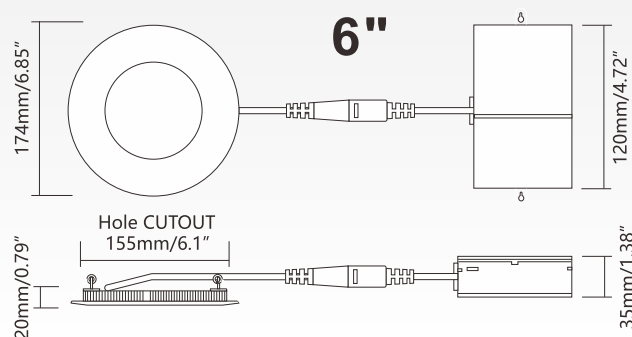

SPECIFICATION

NEXLEDS[®]
NEXLEDS LTD

5 CCT
Changeable

4" Slim Panel Downlight

NX-4ES04-5CCT

9W

Specification

PRODUCT NAME :	4" Slim Panel Downlight
MODEL NO. :	NX-4ES04-5CCT
SPECIFICATION :	AC120V; 50/60Hz; 9W
WORKING TEMP :	-13(°F) ~ +122(°F)
POWER FACTOR :	>0.90
CRI(RA) :	>90
COLOR :	White Color / Black Color
LIGHT SOURCE :	SMD2835 Chip
LUMEN :	700 LM
LIFE TIME :	50000 hrs
BEAM ANGLE :	120°
PRODUCT SIZE :	D (4.84 inch)* H (0.79 inch)
CUT OUT :	4.13 inch
IP :	Suitable for wet location
APPLICATION :	Home, Shop, Hotel
WARRANTY :	5 years
STANDARD :	ETL, ES
DIMMABLE :	Triac Dimming
COLOR TEMP :	2700K-3000K-4000K-5000K-6000K (5 CCT Changeable) 2700K-3000K-3500K-4000K-5000K (5 CCT Changeable)

Dimension:

Applications:

- Residential
- Property management
- Office
- Multi-family
- Healthcare
- Retail
- Hospitality

Mounting:

Step 1:
Drill hole

Step 2:
Select CCT

Step 3:
Connect the cable

Step 4:
Install the fixture