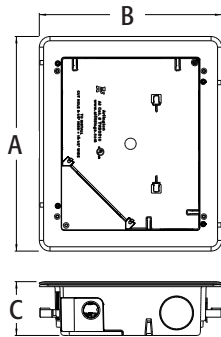

TVBS810

TVBU810

TVB810C

Scan For Video

## 8 x 10 TV BOX™

Non-metallic with installation versatility, perfect for Home Theater Installations. For new or retrofit work.

CATALOG NUMBER	UPC/DCI/NAED MFG #018997	DESCRIPTION	UNIT PKG	STD PKG	DIM A	DIM B	DIM C
TVBS810	09757	8"x10" Power/low voltage box (steel)	1	1	12.531	10.656	3.140
TVBU810*	09758	8"x10" Power/low voltage box Cover	1	1	12.531	10.656	3.140
TVB810C	24193	Fits TVBS810 or TVBU810	1	10	12.530	10.656	0.140