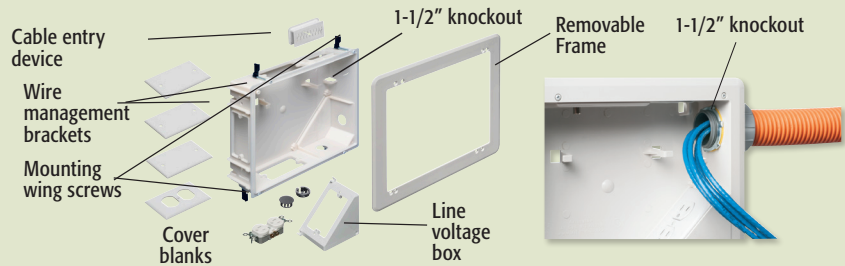

TVBU810 INCLUDES

INSTALLATION INSTRUCTIONS

NEW WORK