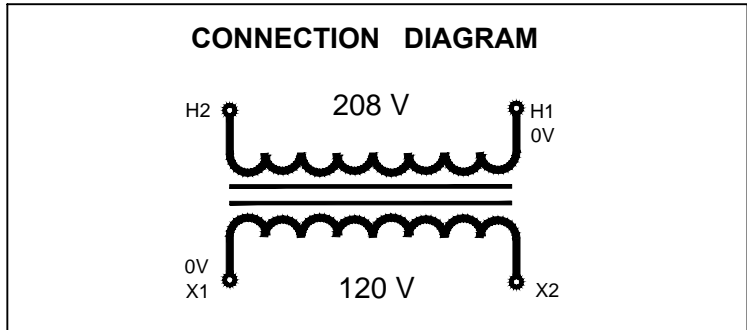

## TECHNICAL DATA

SINGLE PHASE CONTROL TRANSFORMER

DESCRIPTION	
MODEL	MC250E
Type	Enclosed, Indoor application
VA	250
Primary (Volts)	208
Secondary (Volts)	120
Input /Output Amps	1.20 / 2.08
Temperature Rise	95°C
Insulation Class	B (130°C)
Frequency	60Hz
Polarity	additive
Noise level	less than 40DB
Winding	Copper
Approvals	UL listed CSA approved

### WIRING CONNECTION

PRIMARY :	
VOLTS	CONNECT LINES TO :
208	H1-H2
SECONDARY :	
VOLTS	CONNECT LINES TO :
120	X1-X2

LETTER	MOUNTING SLOTS INCHES / MM
	a b
U	0.25 x 0.875 6.4 x 22.2
T	0.25 x 0.625 6.4 x 15.9

### DIMENSIONS INCHES / MM

VA	A	B	C	D	E	F	G	H	I	J	K	L	M	SHIP WEIGHT LBS / KG
250	4.07 103.4	6.13 155.7	4.50 114.3	2.75 69.9	3.75 95.3			2.75(T) 69.9	4.38(U) 111.3					8.50 3.9