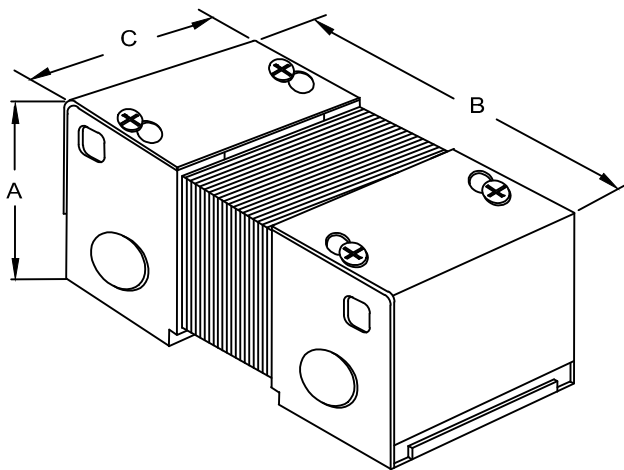

## TECHNICAL DATA

SINGLE PHASE CONTROL TRANSFORMER

DESCRIPTION	
MODEL	MC250E
Type	Enclosed, Indoor application
VA	250
Primary (Volts)	208
Secondary (Volts)	120
Input /Output Amps	1.20 / 2.08
Temperature Rise	95°C
Insulation Class	B (130°C)
Frequency	60Hz
Polarity	additive
Noise level	less than 40DB
Winding	Copper
Approvals	UL listed CSA approved

### WIRING CONNECTION

PRIMARY :	
VOLTS	CONNECT LINES TO :
208	H1-H2
SECONDARY :	
VOLTS	CONNECT LINES TO :
120	X1-X2

LETTER	MOUNTING SLOTS INCHES / MM
	a b
U	0.25 x 0.875 6.4 x 22.2
T	0.25 x 0.625 6.4 x 15.9

### DIMENSIONS INCHES / MM

VA	A	B	C	D	E	F	G	H	I	J	K	L	M	SHIP WEIGHT LBS / KG
250	4.07 103.4	6.13 155.7	4.50 114.3	2.75 69.9	3.75 95.3			2.75(T) 69.9	4.38(U) 111.3					8.50 3.9