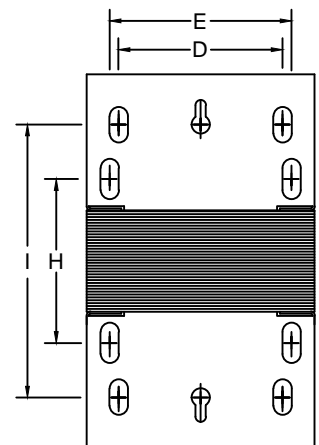

## TECHNICAL DATA

SINGLE PHASE CONTROL TRANSFORMER

DESCRIPTION	
MODEL	MC250E
Type	Enclosed, Indoor application
VA	250
Primary (Volts)	208
Secondary (Volts)	120
Input /Output Amps	1.20 / 2.08
Temperature Rise	95°C
Insulation Class	B (130°C)
Frequency	60Hz
Polarity	additive
Noise level	less than 40DB
Winding	Copper
Approvals	UL listed CSA approved

### WIRING CONNECTION

PRIMARY :	
VOLTS	CONNECT LINES TO :
208	H1-H2
SECONDARY :	
VOLTS	CONNECT LINES TO :
120	X1-X2

LETTER	MOUNTING SLOTS INCHES / MM
	a b
U	0.25 x 0.875 6.4 x 22.2
T	0.25 x 0.625 6.4 x 15.9

### DIMENSIONS INCHES / MM

VA	A	B	C	D	E	F	G	H	I	J	K	L	M	SHIP WEIGHT LBS / KG
250	4.07 103.4	6.13 155.7	4.50 114.3	2.75 69.9	3.75 95.3			2.75(T) 69.9	4.38(U) 111.3					8.50 3.9