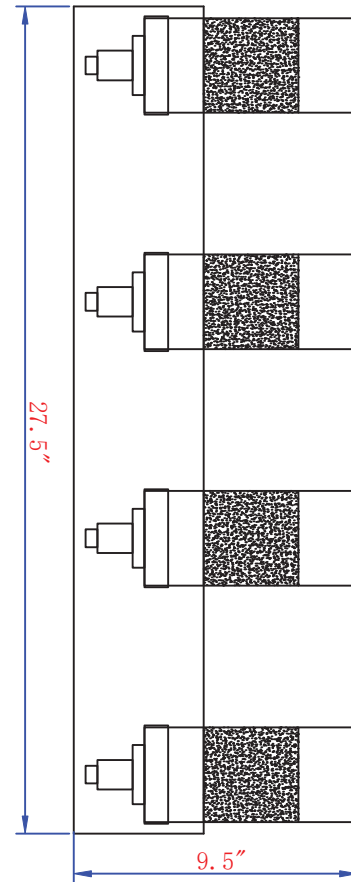

LIT4024BK+MC-CL

DESCRIPTION

4-Light Vanity in Black finish with replaceable multi color sockets included, in Black Gold, & Satin Nickel socket rings with clear glass

SPECIFICATION DETAILS

* For custom options, consult factory for details.

UPC BAR CODE	710702917758
Diameter	N/A
Width in "	31"
Depth	7.16"
Frame Height	10.2"
Min Height	N/A
Maximum Height	N/A
Light source detail	4X60W
Lumens for Led	N/A
Color Temp	N/A
Bulb Rating for each Socket	60W
Bulb Base	E26
Bulb Type	Medium Base
Wire	N/A
ADA	N/A
Suitable for location	Indoor
Dual Mount	NO