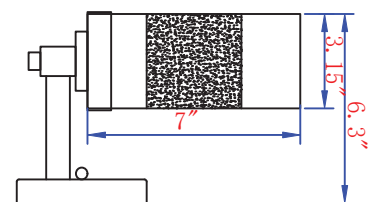

UPC BAR CODE	710702917758
Diameter	N/A
Width in "	31"
Depth	7.16"
Frame Height	10.2"
Min Height	N/A
Maximum Height	N/A
Light source detail	4X60W
Lumens for Led	N/A
Color Temp	N/A
Bulb Rating for each Socket	60W
Bulb Base	E26
Bulb Type	Medium Base
Wire	N/A
ADA	N/A
Suitable for location	Indoor
Dual Mount	NO