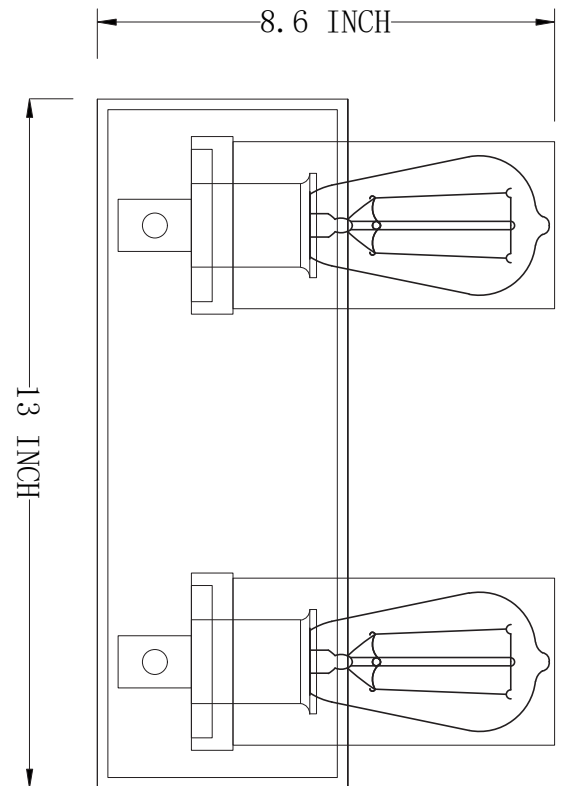

LIT3222BK+MC-CL

**DESCRIPTION**

2-Light Vanity in Black finish with replaceable multi color sockets rings included, in Black Gold, & Satin Nickel socket rings with clear glass

**SPECIFICATION DETAILS**

\* For custom options, consult factory for details.

<b>UPC BAR CODE</b>	710702917369
<b>Dimension in " Dia or Length</b>	N/A
<b>Width in "</b>	13"
<b>Depth</b>	5.1"
<b>Height</b>	8.6"
<b>Min Height</b>	8.6"
<b>Maximum Height</b>	8.6"
<b>Total Bulbs per Fixture</b>	2X60W
<b>Intial Lumens</b>	N/A
<b>Color Temp</b>	N/A
<b>Wattage Rating</b>	60W
<b>Lamp / Base Type</b>	E26
<b>Bulb type</b>	Medium
<b>Wire Length</b>	N/A
<b>ADA</b>	N/A
<b>Suitable for location</b>	Indoor
<b>Wall and Ceiling Mountable</b>	No