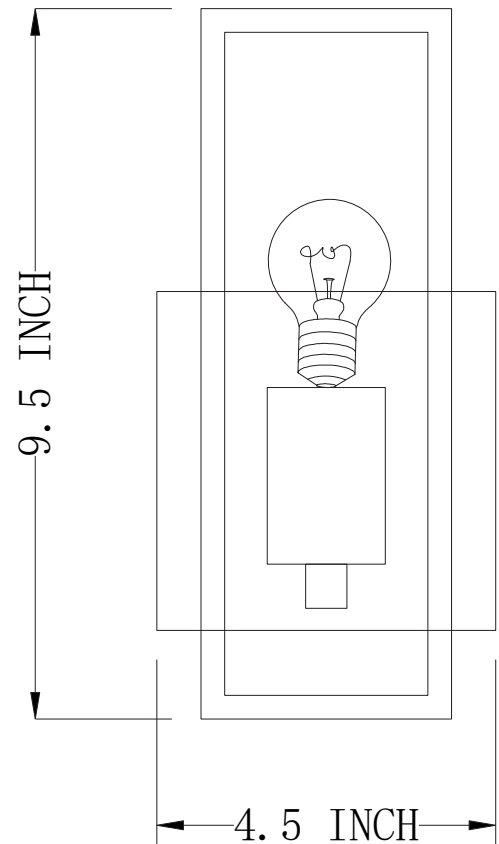

LIT3201BK+MC-CL

DESCRIPTION

8.5" High wall sconce in Black finish with replaceable multi color sockets included, in Black Gold, & Satin Nickel socket rings with clear glass

SPECIFICATION DETAILS

* For custom options, consult factory for details.

UPC BAR CODE	710702917352
Dimension in " Dia or Length	N/A
Width in "	4.75"
Depth	5.1"
Height	8.6"
Min Height	8.6"
Maximum Height	8.6"
Total Bulbs per Fixture	1X60W
Intial Lumens	N/A
Color Temp	N/A
Wattage Rating	60W
Lamp / Base Type	E26
Bulb type	Medium
Wire Length	N/A
ADA	N/A
Suitable for location	Indoor
Wall and Ceiling Mountable	No