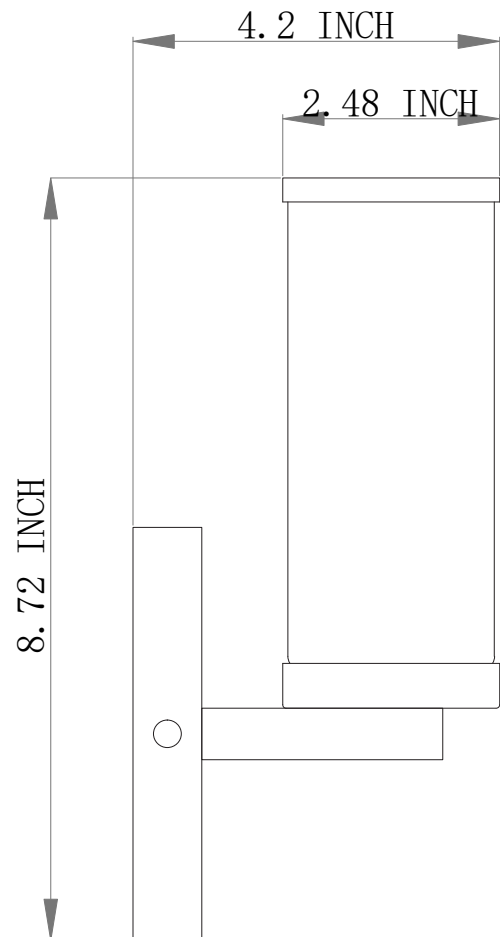

LIT3001BK-CL

DESCRIPTION

9.4" High Wall sconce in Black finish with clear glass

SPECIFICATION DETAILS

* For custom options, consult factory for details.

UPC BAR CODE	710702917260
Diameter	N/A
Width in "	4.8"
Depth	4"
Frame Height	9.45"
Min Height	9.45"
Maximum Height	9.45"
Light source detail	1X60W
Lumens for Led	N/A
Color Temp	N/A
Bulb Rating for each Socket	60W
Bulb Base	E12
Bulb Type	Candelabara
Wire	N/A
ADA	YES
Suitable for location	Indoor
Dual Mount	NO