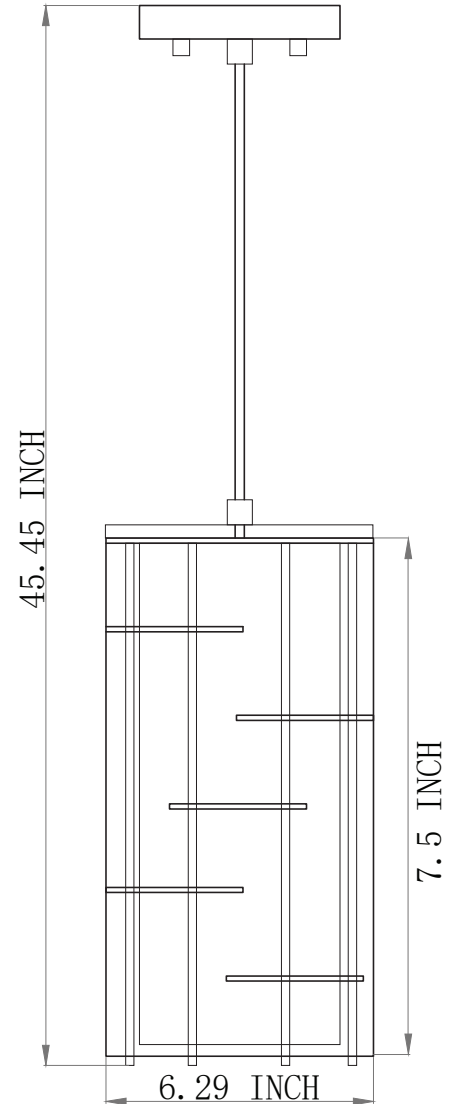

LIT2730BK-WH

**Pipes included:**

Size	12"	6"
Qty	3	1

**DESCRIPTION**

1-light pendant in black metal framewith white shade

**SPECIFICATION DETAILS**

\* For custom options, consult factory for details.

<b>UPC BAR CODE</b>	710702917116
<b>Diameter</b>	6.29"
<b>Width in "</b>	N/A
<b>Depth</b>	N/A
<b>Frame Height</b>	7.5"
<b>Min Height</b>	14"
<b>Maximum Height</b>	56"
<b>Light source detail</b>	1x100W
<b>Lumens for Led</b>	N/A
<b>Color Temp</b>	N/A
<b>Bullb Rating for each Socket</b>	100W
<b>Bulb Base</b>	E26
<b>Bulb Type</b>	Medium Base
<b>Wire</b>	10FT
<b>ADA</b>	N/A
<b>Suitable for location</b>	Indoor
<b>Dual Mount</b>	NO

**SHIPPING DIMENSIONS**

<b>Weight</b>	5 lbs	<b>Width</b>	7.5"
<b>Length</b>	7.5"	<b>Height</b>	15.35"

**COMMENT**

LIT2742BK-WH

**DESCRIPTION**

16" semi-flush mount in black metal frame with white shade

**SPECIFICATION DETAILS**

\* For custom options, consult factory for details.

<b>UPC BAR CODE</b>	710702917123
<b>Diameter</b>	16"
<b>Width in "</b>	N/A
<b>Depth</b>	N/A
<b>Frame Height</b>	5.59"
<b>Min Height</b>	12.2"
<b>Maximum Height</b>	12.2"
<b>Light source detail</b>	4x100W
<b>Lumens for Led</b>	N/A
<b>Color Temp</b>	N/A
<b>Bullb Rating for each Socket</b>	100W
<b>Bulb Base</b>	E26
<b>Bulb Type</b>	Medium Base
<b>Wire</b>	N/A
<b>ADA</b>	N/A
<b>Suitable for location</b>	Indoor
<b>Dual Mount</b>	NO

**SHIPPING DIMENSIONS**

<b>Weight</b>	7 lbs	<b>Width</b>	17.5"
<b>Length</b>	17.5"	<b>Height</b>	9.45"

COMMENT

LIT2732BK-WH

**Pipes included:**

Size	12"	6"
Qty	3	1

**DESCRIPTION**

16" Pendant in black metal frame with white shade