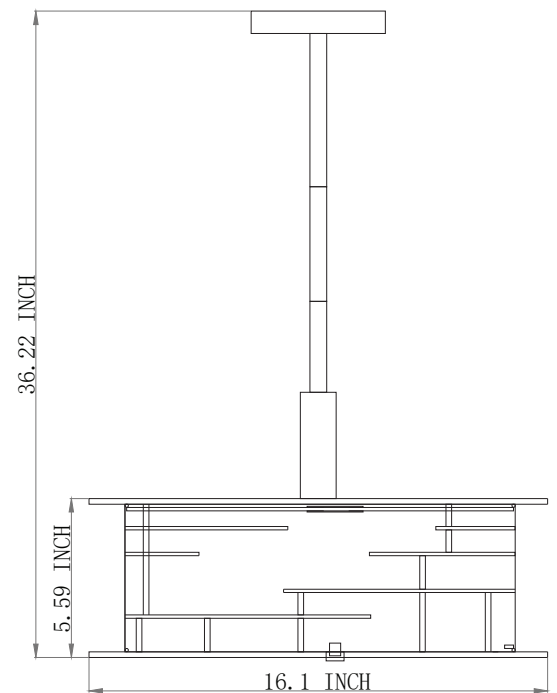

**SHIPPING DIMENSIONS**

<b>Weight</b>	5 lbs	<b>Width</b>	7.5"
<b>Length</b>	7.5"	<b>Height</b>	15.35"

**COMMENT**

LIT2742BK-WH

**DESCRIPTION**

16" semi-flush mount in black metal frame with white shade

**SPECIFICATION DETAILS**

**SHIPPING DIMENSIONS**

<b>Weight</b>	7 lbs	<b>Width</b>	17.5"
<b>Length</b>	17.5"	<b>Height</b>	9.45"

COMMENT

LIT2732BK-WH

**Pipes included:**

Size	12"	6"
Qty	3	1

**DESCRIPTION**

16" Pendant in black metal frame with white shade

**SPECIFICATION DETAILS**

\* For custom options, consult factory for details.

<b>UPC BAR CODE</b>	710702917130
<b>Diameter</b>	16"
<b>Width in "</b>	N/A
<b>Depth</b>	N/A
<b>Frame Height</b>	5.59"
<b>Min Height</b>	12"
<b>Maximum Height</b>	47.6"
<b>Light source detail</b>	4x100W
<b>Lumens for Led</b>	N/A
<b>Color Temp</b>	N/A
<b>Bullb Rating for each Socket</b>	100W
<b>Bulb Base</b>	E26
<b>Bulb Type</b>	Medium Base
<b>Wire</b>	N/A
<b>ADA</b>	N/A
<b>Suitable for location</b>	Indoor
<b>Dual Mount</b>	NO

**SHIPPING DIMENSIONS**

<b>Weight</b>	9 lbs	<b>Width</b>	17.5"
<b>Length</b>	17.5"	<b>Height</b>	9.45"

**COMMENT**