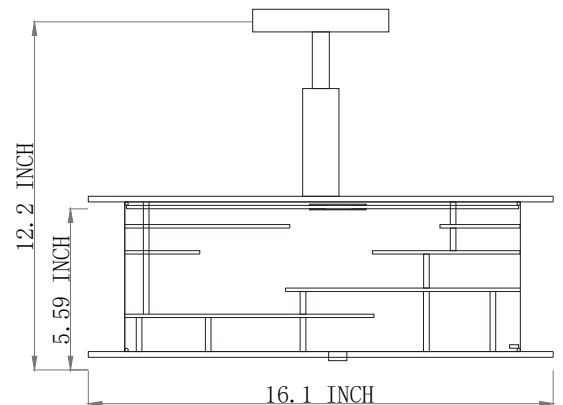

LIT2730BK-WH

**Pipes included:**

Size	12"	6"
Qty	3	1

**DESCRIPTION**

1-light pendant in black metal framewith white shade

**SPECIFICATION DETAILS**

\* For custom options, consult factory for details.

<b>UPC BAR CODE</b>	710702917116
<b>Diameter</b>	6.29"
<b>Width in "</b>	N/A
<b>Depth</b>	N/A
<b>Frame Height</b>	7.5"
<b>Min Height</b>	14"
<b>Maximum Height</b>	56"
<b>Light source detail</b>	1x100W
<b>Lumens for Led</b>	N/A
<b>Color Temp</b>	N/A
<b>Bullb Rating for each Socket</b>	100W
<b>Bulb Base</b>	E26
<b>Bulb Type</b>	Medium Base
<b>Wire</b>	10FT
<b>ADA</b>	N/A
<b>Suitable for location</b>	Indoor
<b>Dual Mount</b>	NO

**SHIPPING DIMENSIONS**

<b>Weight</b>	5 lbs	<b>Width</b>	7.5"
<b>Length</b>	7.5"	<b>Height</b>	15.35"

**COMMENT**

LIT2742BK-WH

**DESCRIPTION**

16" semi-flush mount in black metal frame with white shade

**SPECIFICATION DETAILS**

\* For custom options, consult factory for details.

<b>UPC BAR CODE</b>	710702917123
<b>Diameter</b>	16"
<b>Width in "</b>	N/A
<b>Depth</b>	N/A
<b>Frame Height</b>	5.59"
<b>Min Height</b>	12.2"
<b>Maximum Height</b>	12.2"
<b>Light source detail</b>	4x100W
<b>Lumens for Led</b>	N/A
<b>Color Temp</b>	N/A
<b>Bullb Rating for each Socket</b>	100W
<b>Bulb Base</b>	E26
<b>Bulb Type</b>	Medium Base
<b>Wire</b>	N/A
<b>ADA</b>	N/A
<b>Suitable for location</b>	Indoor
<b>Dual Mount</b>	NO

**SHIPPING DIMENSIONS**

<b>Weight</b>	7 lbs	<b>Width</b>	17.5"
<b>Length</b>	17.5"	<b>Height</b>	9.45"

COMMENT

LIT2732BK-WH

**Pipes included:**

Size	12"	6"
Qty	3	1

**DESCRIPTION**

16" Pendant in black metal frame with white shade