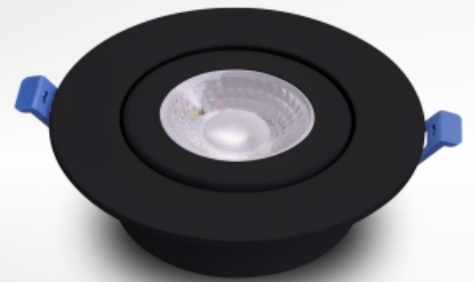

SPECIFICATION

NEXLEDS[®]
NEXLEDS LTD

3"

4"

4"

5CCT
Changeable

0.9

Damp
Location
Rated

50000 Hrs
Life Time

750
Lumens

VIDEO

Flip driver switch to change CCT

2700K 3000K 3500K 4000K 5000K

GIMBAL LED CEILING DOWNLIGHT

6W / 9W

Specification

Product Name :	GIMBAL LED CEILING DOWNLIGHT With Airtight Cap
Model NO. :	NX-EGLC-6W-5CCT / NX-EGLC-9W-5CCT / NX-EGLC-9W-5CCT-B
Specification :	AC100-130V; 50/60Hz; 264-266mA; 6W / 9W / 9W
Working Temp :	-20~45(°C)
Power Factor :	0.9
CRI(ra) :	>80
Color :	White Color / Black Color
Light Source :	SMD2835
Lumen :	470 lm / 750 lm / 750 lm
Life Time :	50000 hrs
Beam Angle :	24° / 36° / 36°
Adjustable Angle :	25° / 23° / 23°
Product Size :	D3.74*H1.20 inch / D5.04*H1.49 inch / D5.04*H1.49 inch
Cut Out :	D2.95 inch / D4.13 inch / D4.13 inch
IP :	IP35
Application :	Home, Shop, Hotel
Warranty :	5 years
Standard :	ETL
Color Temp :	2700K-3000K-3500K-4000K-5000K Changeable