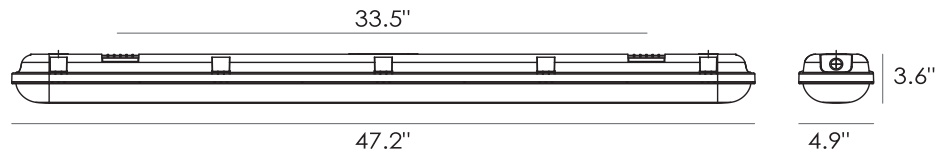

4FT Vapor Tight Fixture

Specification

Model No.	Power	Input Voltage	Dimming	Brightness	CCT	L x W x H
J5236KLDB-45W-40	45W	120-347V	0-10V	5850LM	4000K	47.2" x 4.9" x 3.6"
J5236KLDB-45W-50					5000K	
J5236KLDX-DU45W-3CCT					4000K-5000K-6500K Adjustable	

General Characteristics

- Fixture Life Hours
- Material
- Bulb
- Lumens Per Watt (LPW)

Safety Rating

- Ingress Protection
- Dimmable
- Dimming Type

Fixture Characteristics

- Shape
- Number of Lights
- Mounting
- Use Location

Electrical Characteristics

- Watts
- Volts
- Power Factor
- Operating Temperature

Light Characteristics

- Brightness
- Color Accuracy (CRI)
- Beam Angle

Product Dimensions

- Item Dimensions (in)

70000 Hours
PC
Integrated LED
130.00