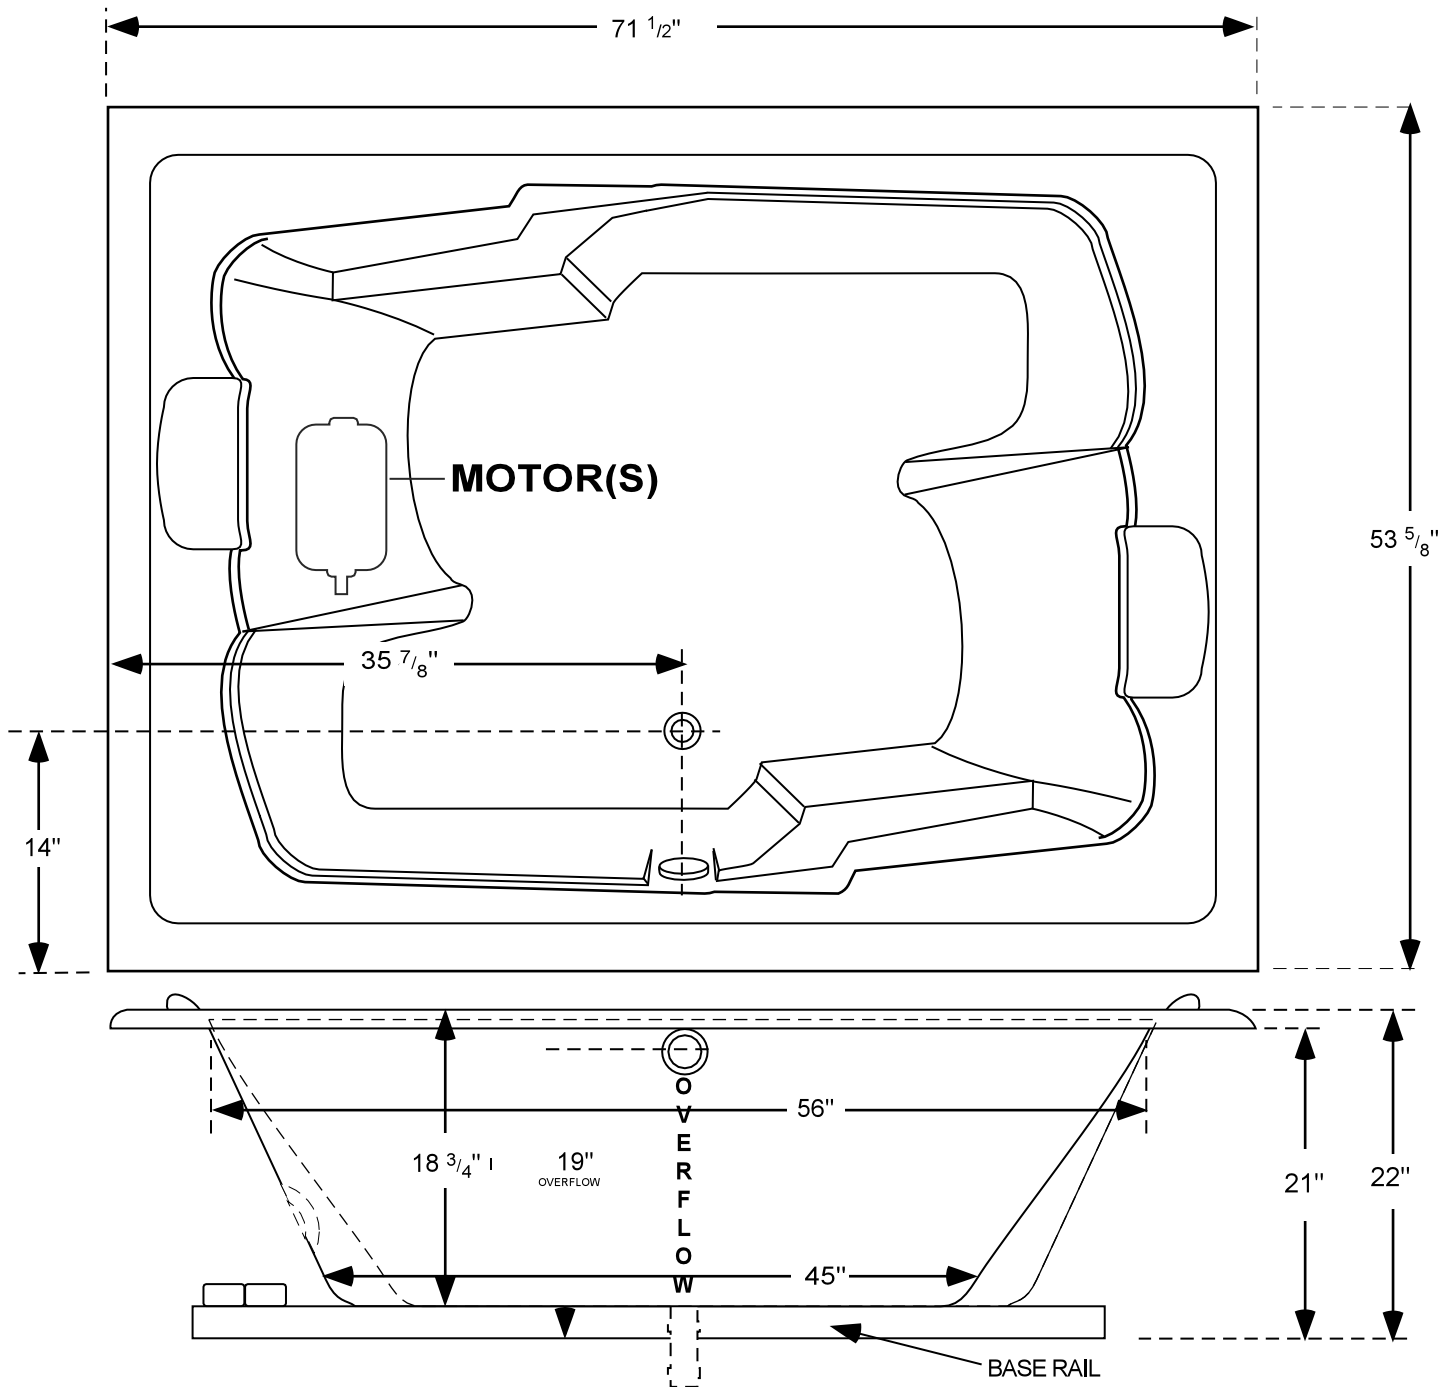

7254

L=71 1/2" W=35 5/8"

RECOMMEND DO NOT BUILD TUB SURROUND PRIOR TO DELIVERY
MANUFACTURER NOT RESPONSIBLE FOR ERRORS IN CONSTRUCTION OF
TUB SURROUND BUILT PRIOR TO RECEIVING TUB.
SEE INSTALLATION BOOKLET.

All measurements are plus or minus 1", and are subject to change without notice.