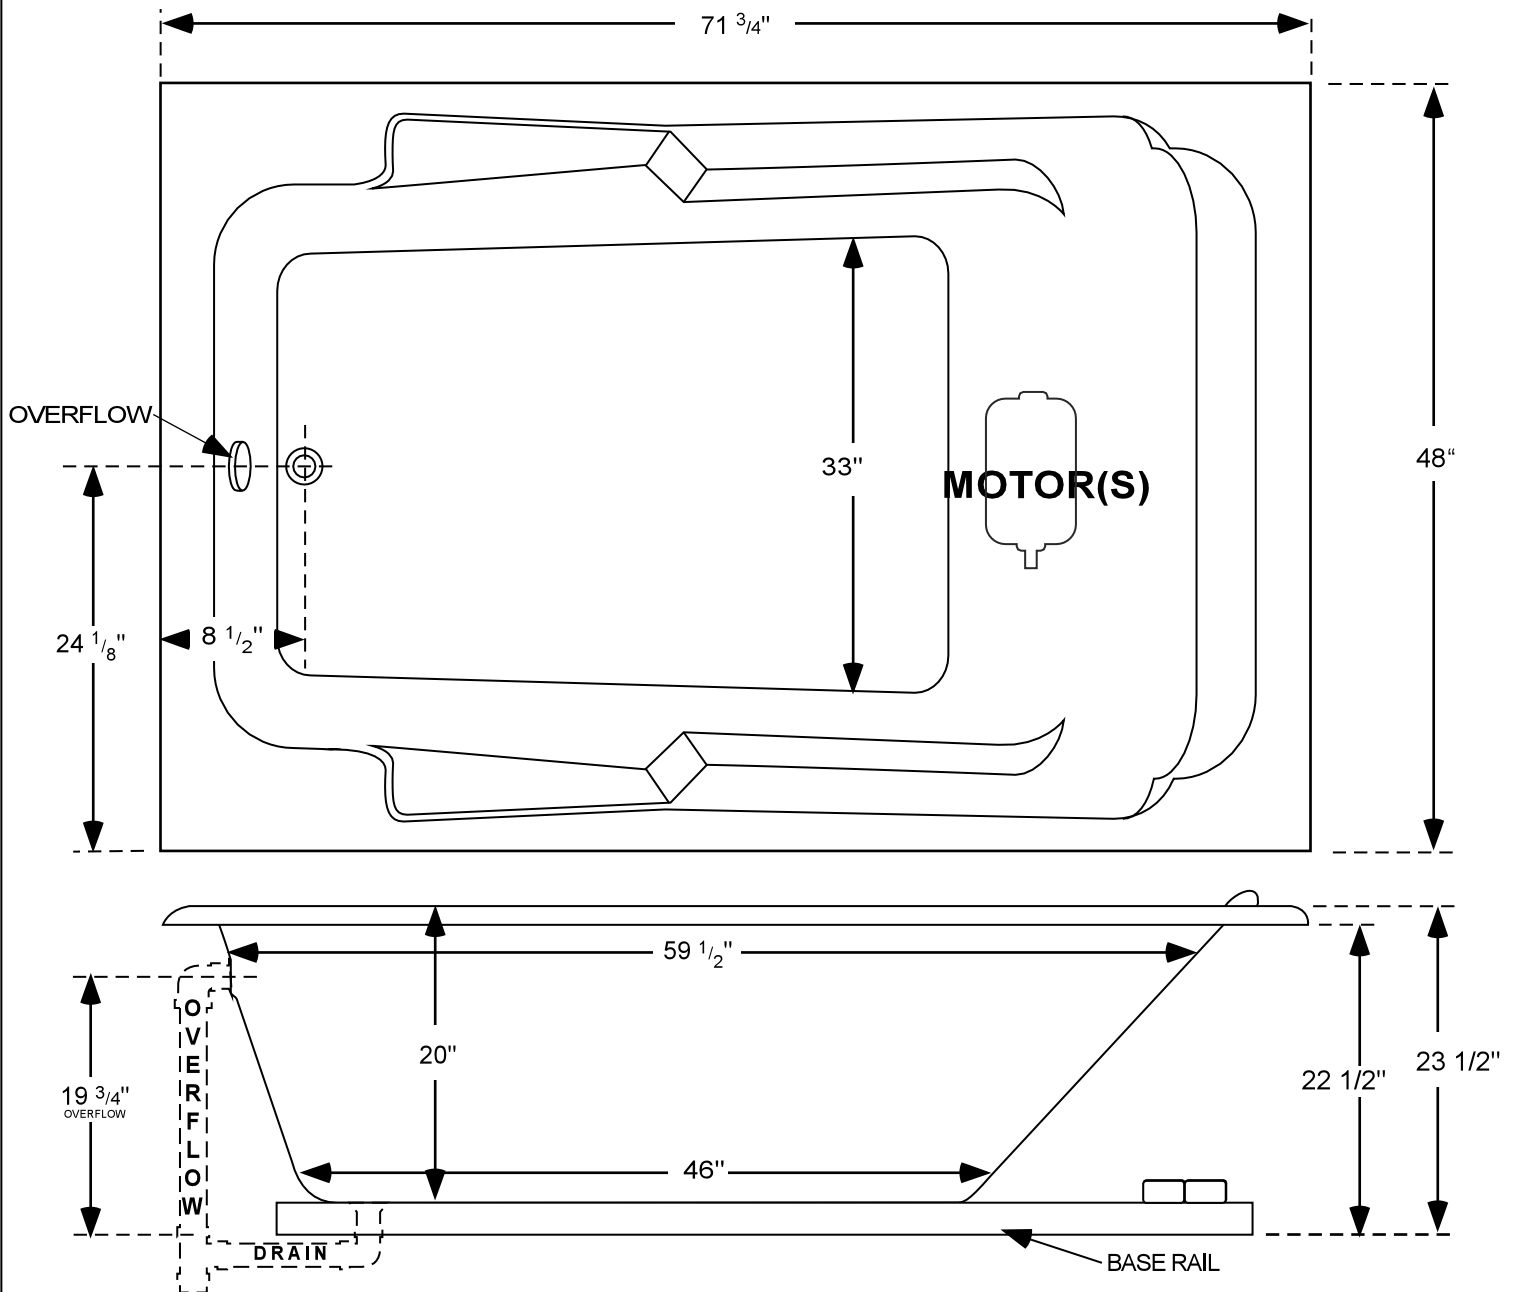

7248

L=71 3/4" W=48"

RECOMMEND DO NOT BUILD TUB SURROUND PRIOR TO DELIVERY
MANUFACTURER NOT RESPONSIBLE FOR ERRORS IN CONSTRUCTION OF
TUB SURROUND BUILT PRIOR TO RECEIVING TUB.
SEE INSTALLATION BOOKLET.

All measurements are plus or minus 1", and are subject to change without notice.