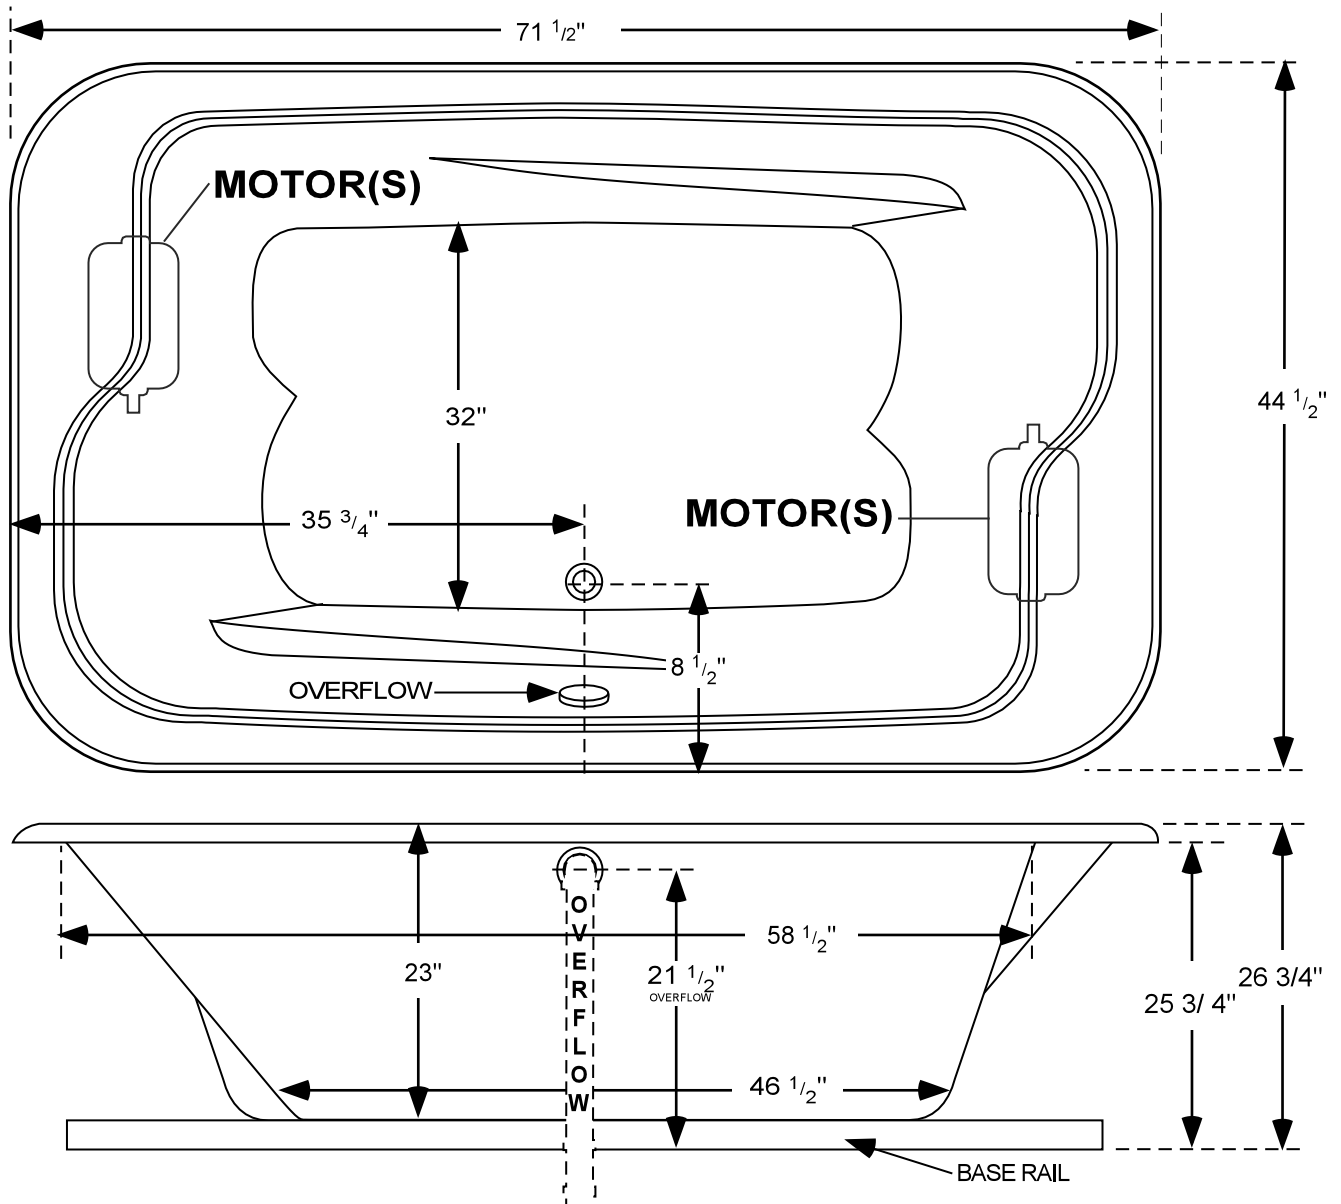

7245

L=71 1/2" W=44 1/2"

RECOMMEND DO NOT BUILD TUB SURROUND PRIOR TO DELIVERY
MANUFACTURER NOT RESPONSIBLE FOR ERRORS IN CONSTRUCTION OF
TUB SURROUND BUILT PRIOR TO RECEIVING TUB.
SEE INSTALLATION BOOKLET.
All measurements are plus or minus 1", and are subject to change without notice.