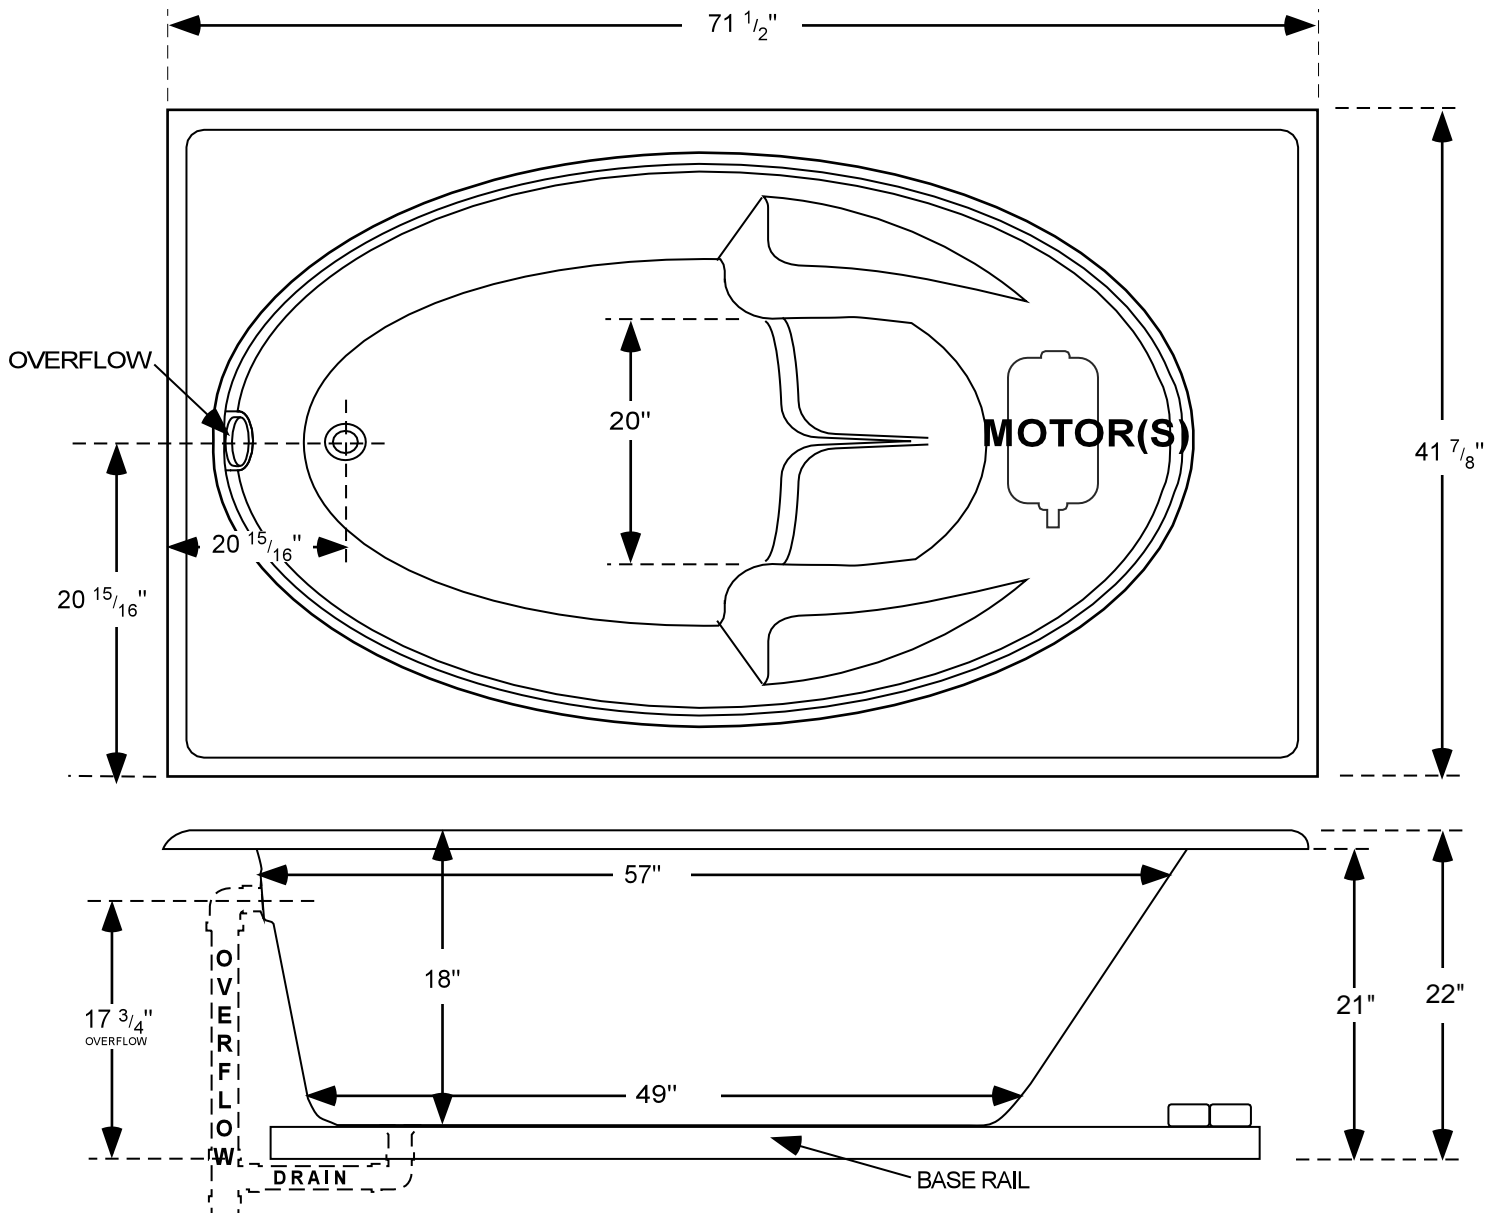

7242

L=71 1/2" W=41 7/8"

RECOMMEND DO NOT BUILD TUB SURROUND PRIOR TO DELIVERY
MANUFACTURER NOT RESPONSIBLE FOR ERRORS IN CONSTRUCTION OF
TUB SURROUND BUILT PRIOR TO RECEIVING TUB.
SEE INSTALLATION BOOKLET.

All measurements are plus or minus 1", and are subject to change without notice.