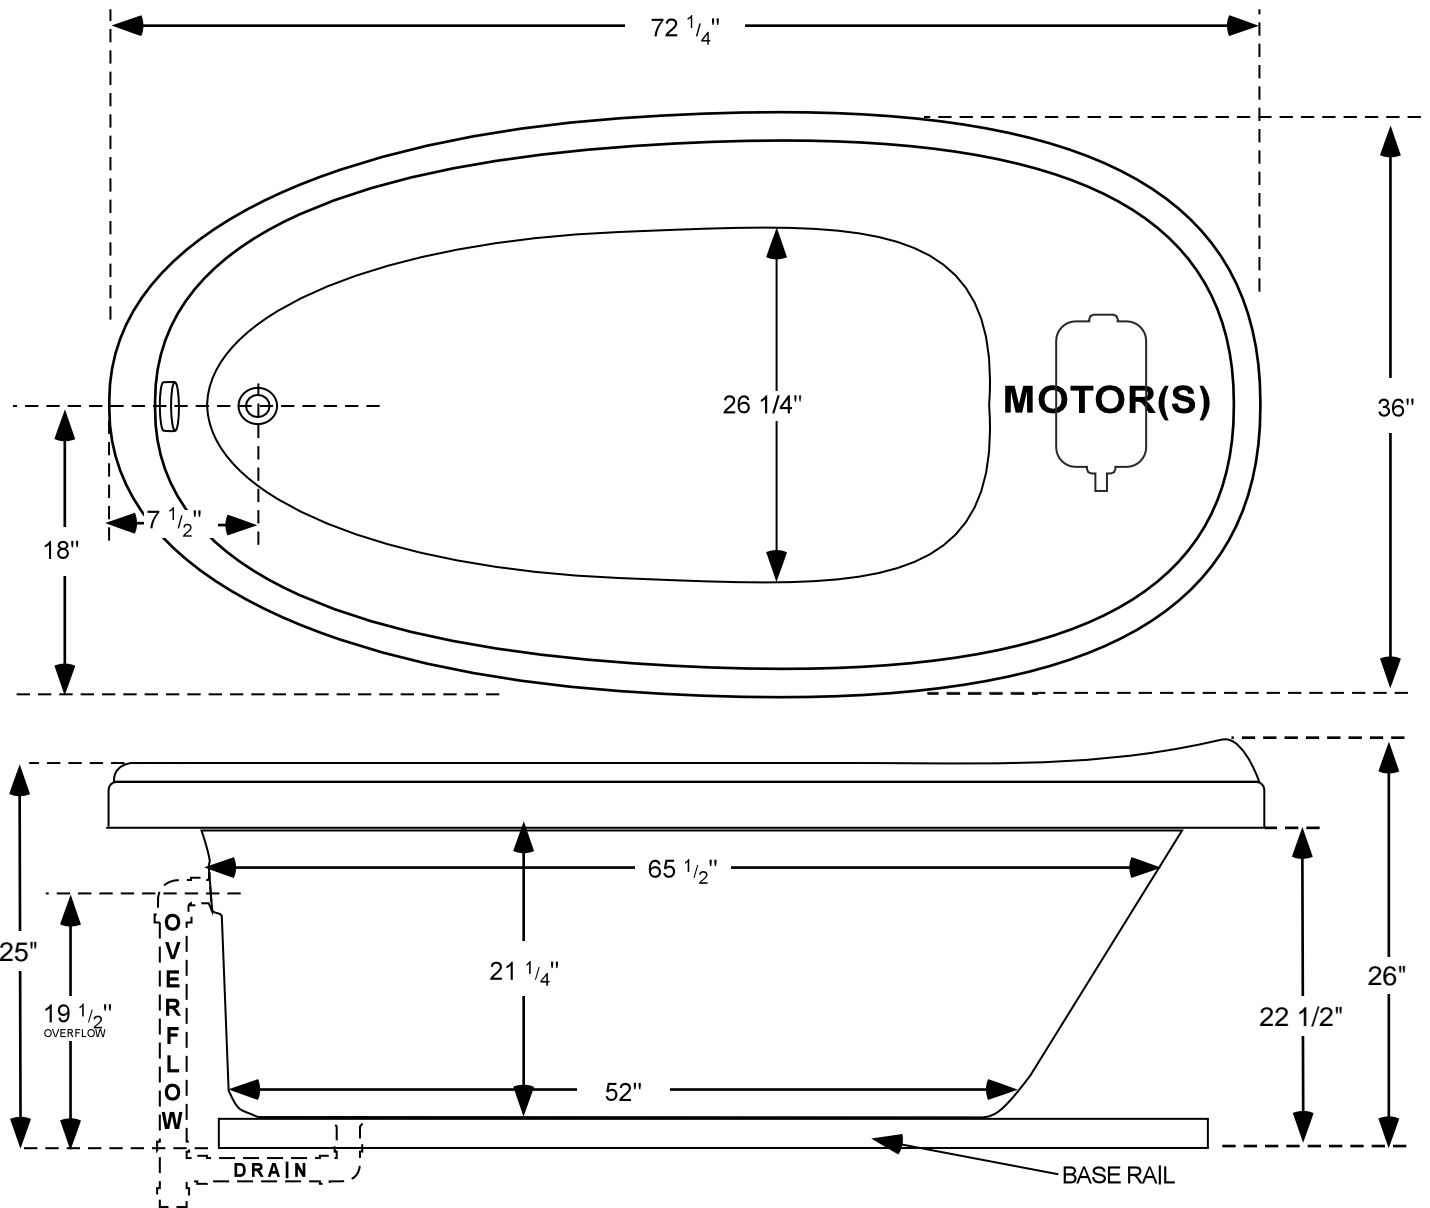

## L=71 3/4" W=36"

**RECOMMEND DO NOT BUILD TUB SURROUND PRIOR TO DELIVERY**  
MANUFACTURER NOT RESPONSIBLE FOR ERRORS IN CONSTRUCTION OF  
TUB SURROUND BUILT PRIOR TO RECEIVING TUB.  
SEE INSTALLATION BOOKLET.

All measurements are plus or minus 1", and are subject to change without notice.