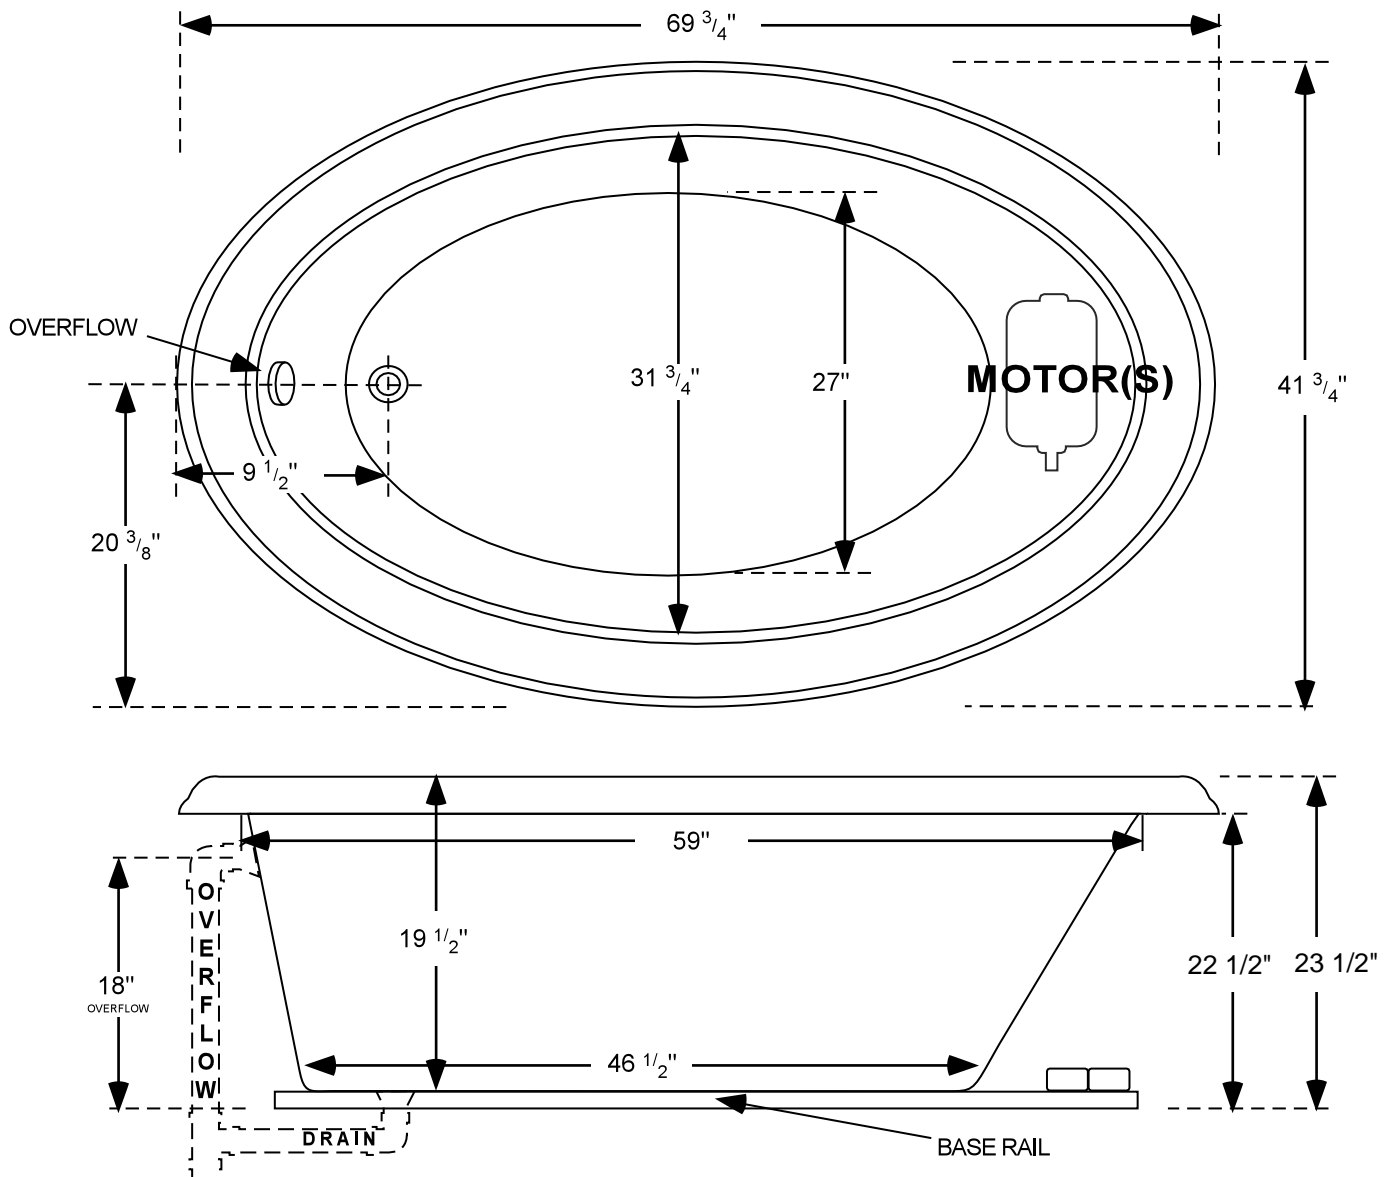

7042

L=69 3/4" W=41 3/4"

RECOMMEND DO NOT BUILD TUB SURROUND PRIOR TO DELIVERY
MANUFACTURER NOT RESPONSIBLE FOR ERRORS IN CONSTRUCTION OF
TUB SURROUND BUILT PRIOR TO RECEIVING TUB.
SEE INSTALLATION BOOKLET.
All measurements are plus or minus 1", and are subject to change without notice.