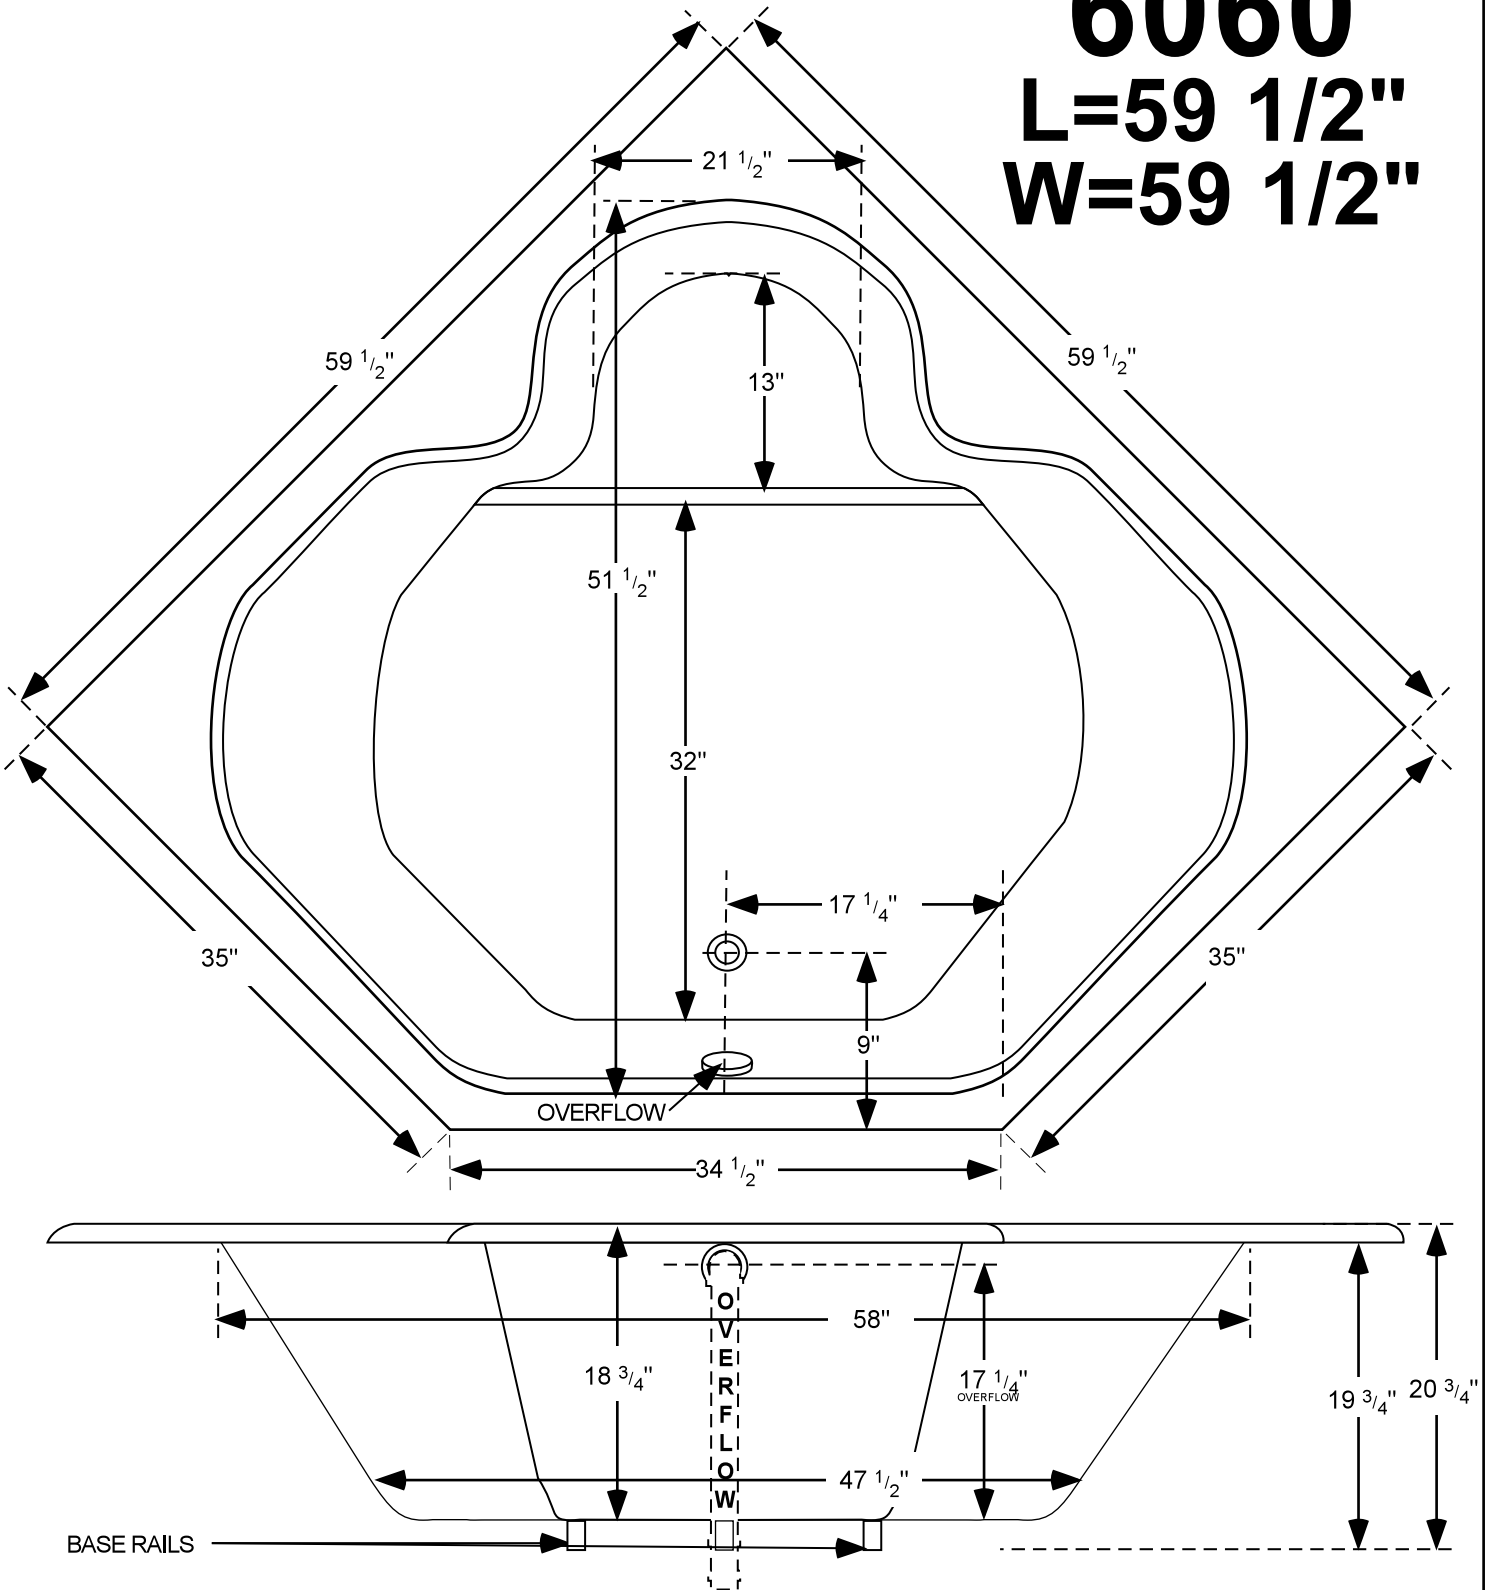

ALL SPECIFICATIONS VALID AS OF 11/01/2022
AND SUPERSEDES ALL PREVIOUS PUBLISHED DATA

6060

L=59 1/2"
W=59 1/2"

DO NOT BUILD TUB SURROUND PRIOR TO DELIVERY OF TUB.

MANUFACTURER NOT RESPONSIBLE FOR ERRORS IN CONSTRUCTION OF
TUB SURROUND BUILT PRIOR TO RECEIVING TUB.

SEE INSTALLATION BOOKLET.

All measurements are plus or minus 1", and are subject to change without notice.