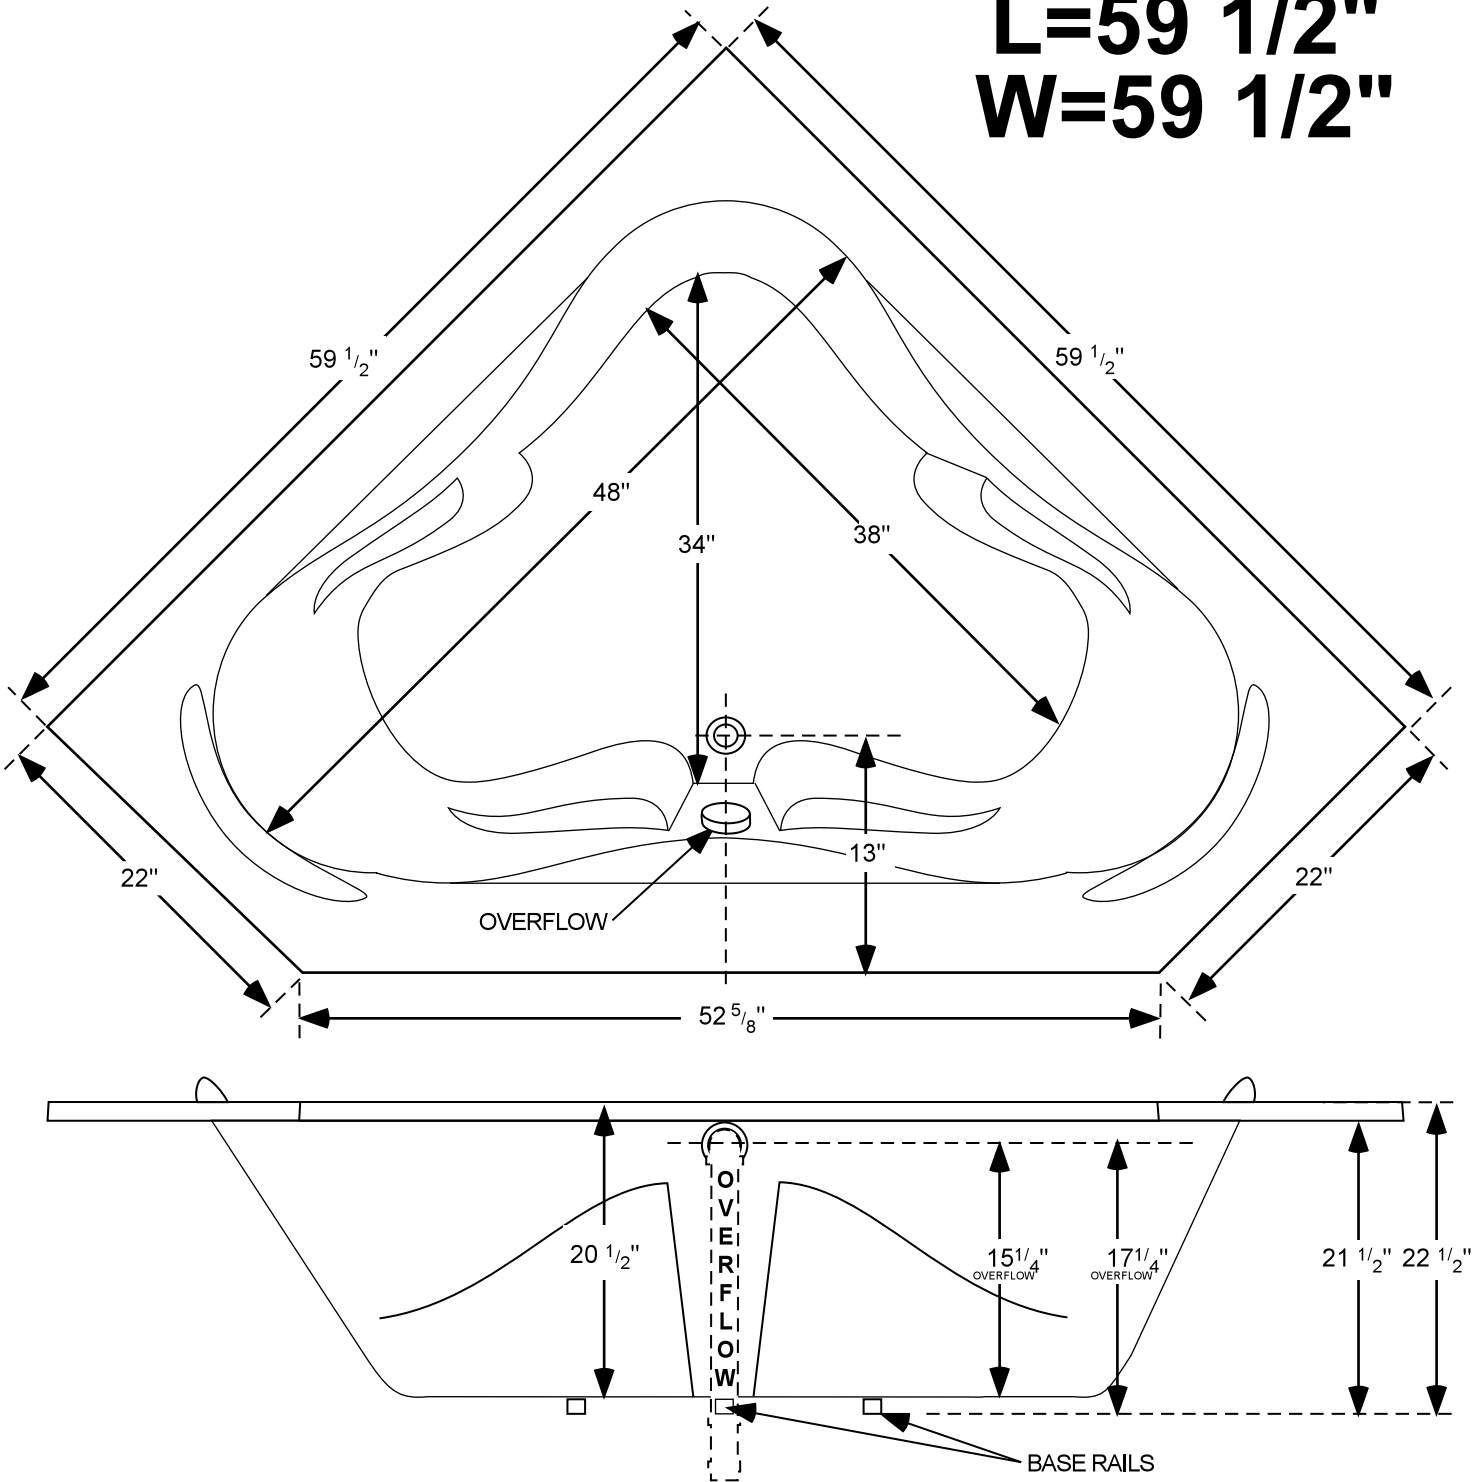

ALL SPECIFICATIONS VALID AS OF 11/01/2022
AND SUPERSEDES ALL PREVIOUS PUBLISHED DATA

6060

L=59 1/2"
W=59 1/2"

DO NOT BUILD TUB SURROUND PRIOR TO DELIVERY OF TUB.
MANUFACTURER NOT RESPONSIBLE FOR ERRORS IN CONSTRUCTION OF
TUB SURROUND BUILT PRIOR TO RECEIVING TUB.
SEE INSTALLATION BOOKLET.
All measurements are plus or minus 1", and are subject to change without notice.