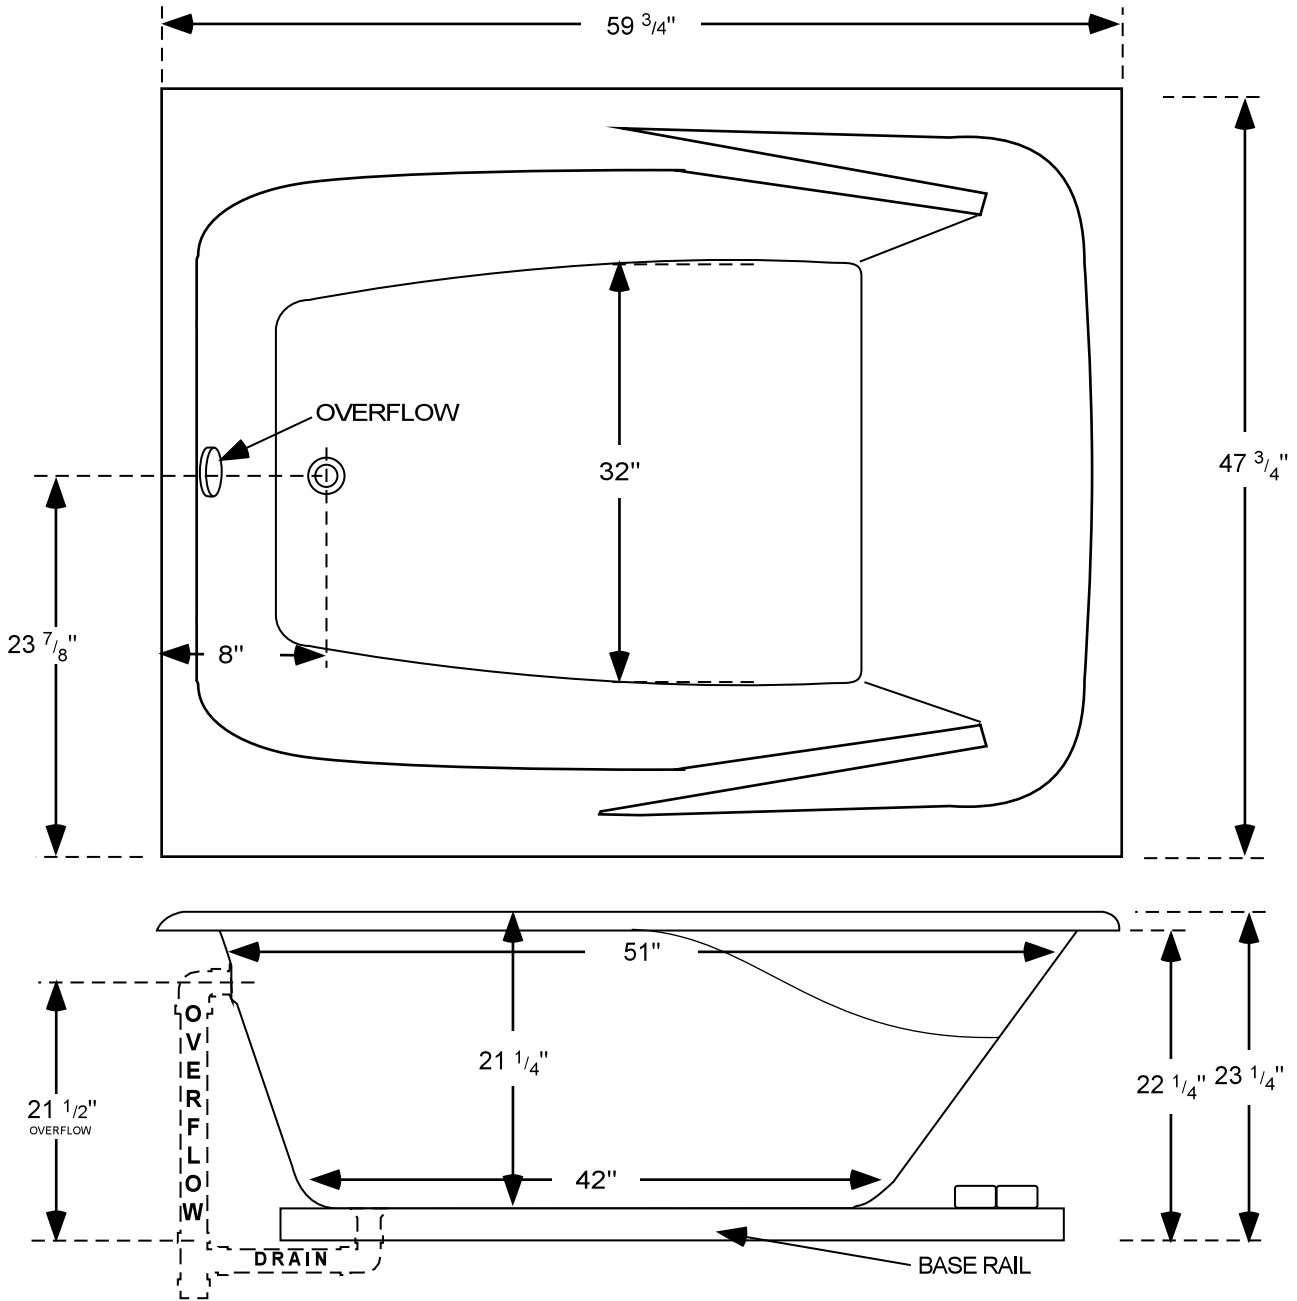

## L=59 3/4" W=47 3/4"

**DO NOT BUILD TUB SURROUND PRIOR TO DELIVERY OF TUB.**  
MANUFACTURER NOT RESPONSIBLE FOR ERRORS IN CONSTRUCTION OF  
TUB SURROUND BUILT PRIOR TO RECEIVING TUB.  
SEE INSTALLATION BOOKLET.

All measurements are plus or minus 1", and are subject to change without notice.