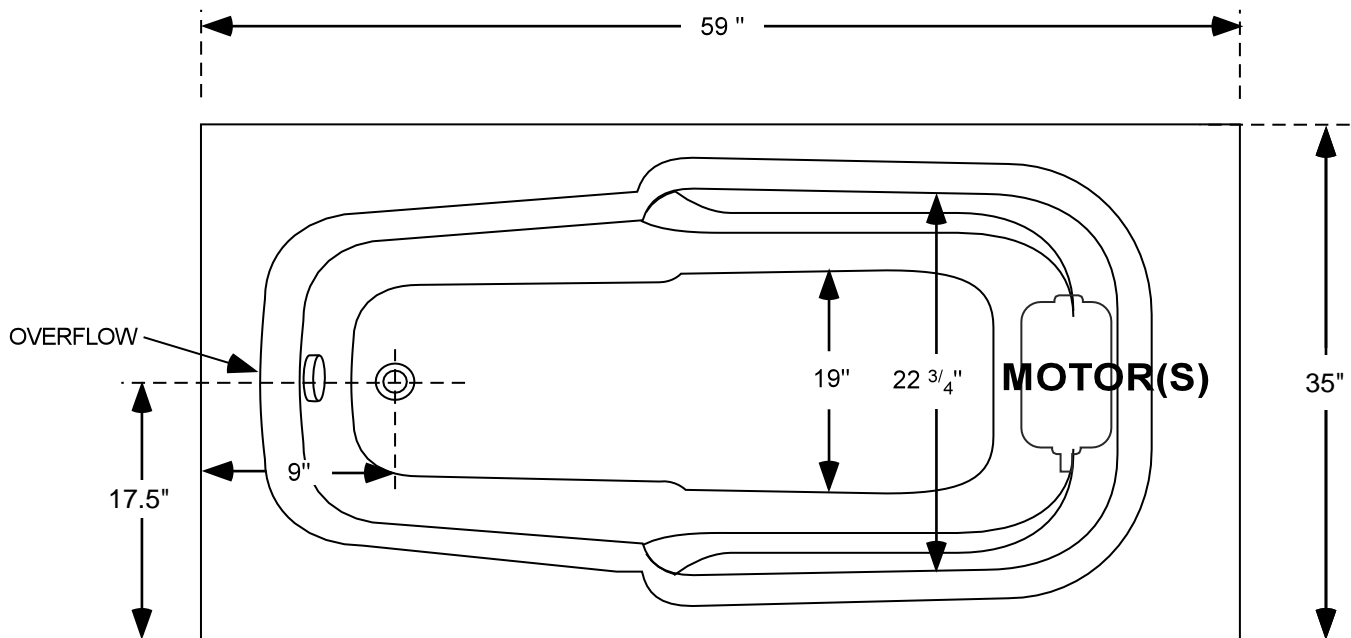

6036

L=59" W=36"

RECOMMEND DO NOT BUILD TUB SURROUND PRIOR TO DELIVERY
MANUFACTURER NOT RESPONSIBLE FOR ERRORS IN CONSTRUCTION OF
TUB SURROUND BUILT PRIOR TO RECEIVING TUB.
SEE INSTALLATION BOOKLET.
All measurements are plus or minus 1", and are subject to change without notice.