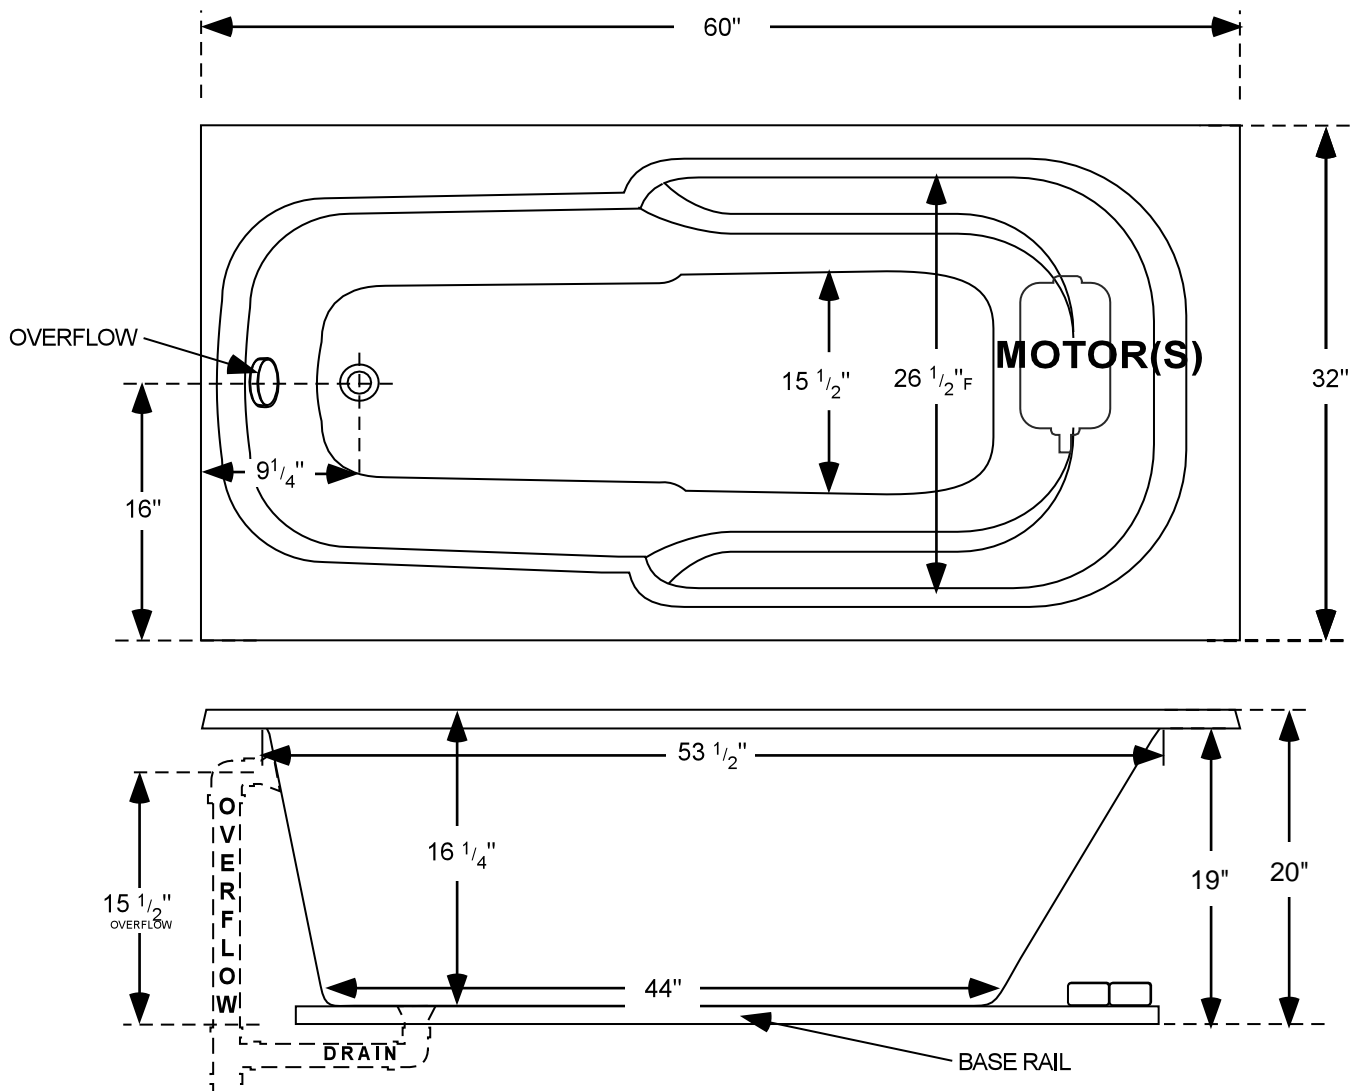

## L=60" W=32"

**RECOMMEND DO NOT BUILD TUB SURROUND PRIOR TO DELIVER**  
MANUFACTURER NOT RESPONSIBLE FOR ERRORS IN CONSTRUCTION OF  
TUB SURROUND BUILT PRIOR TO RECEIVING TUB.  
SEE INSTALLATION BOOKLET.

All measurements are plus or minus 1" and are subject to change without notice.