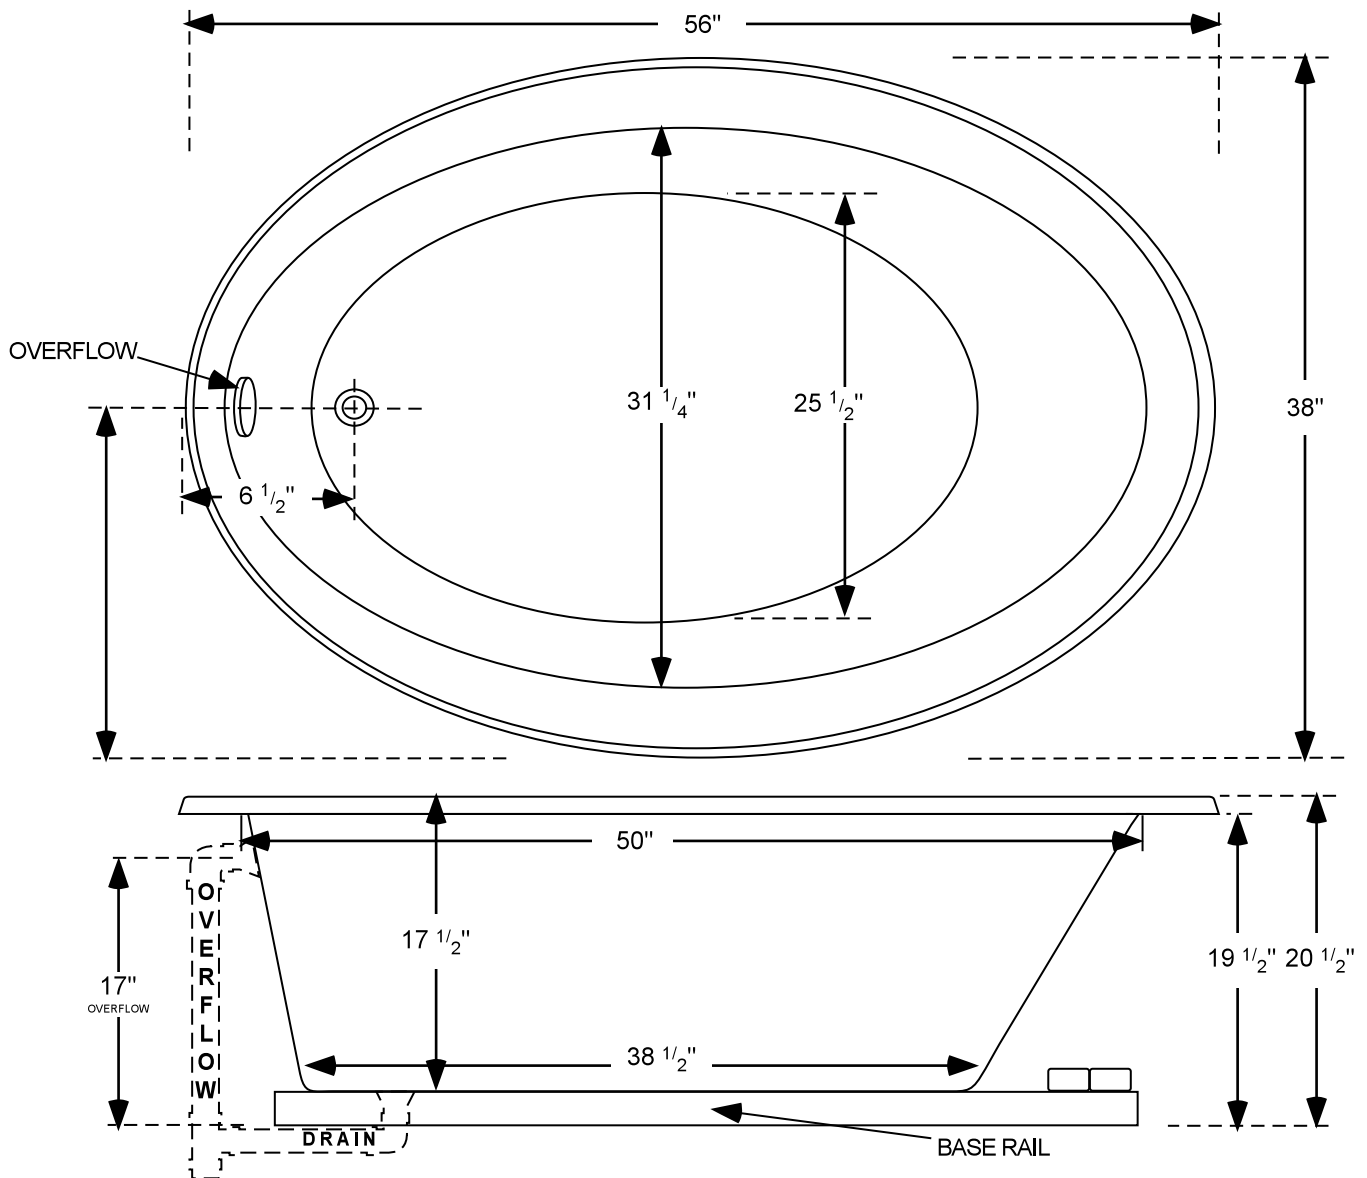

5638

L=56" W=38"

DO NOT BUILD TUB SURROUND PRIOR TO DELIVERY OF TUB.
MANUFACTURER NOT RESPONSIBLE FOR ERRORS IN CONSTRUCTION OF
TUB SURROUND BUILT PRIOR TO RECEIVING TUB.
SEE INSTALLATION BOOKLET.
All measurements are plus or minus 1", and are subject to change without notice.